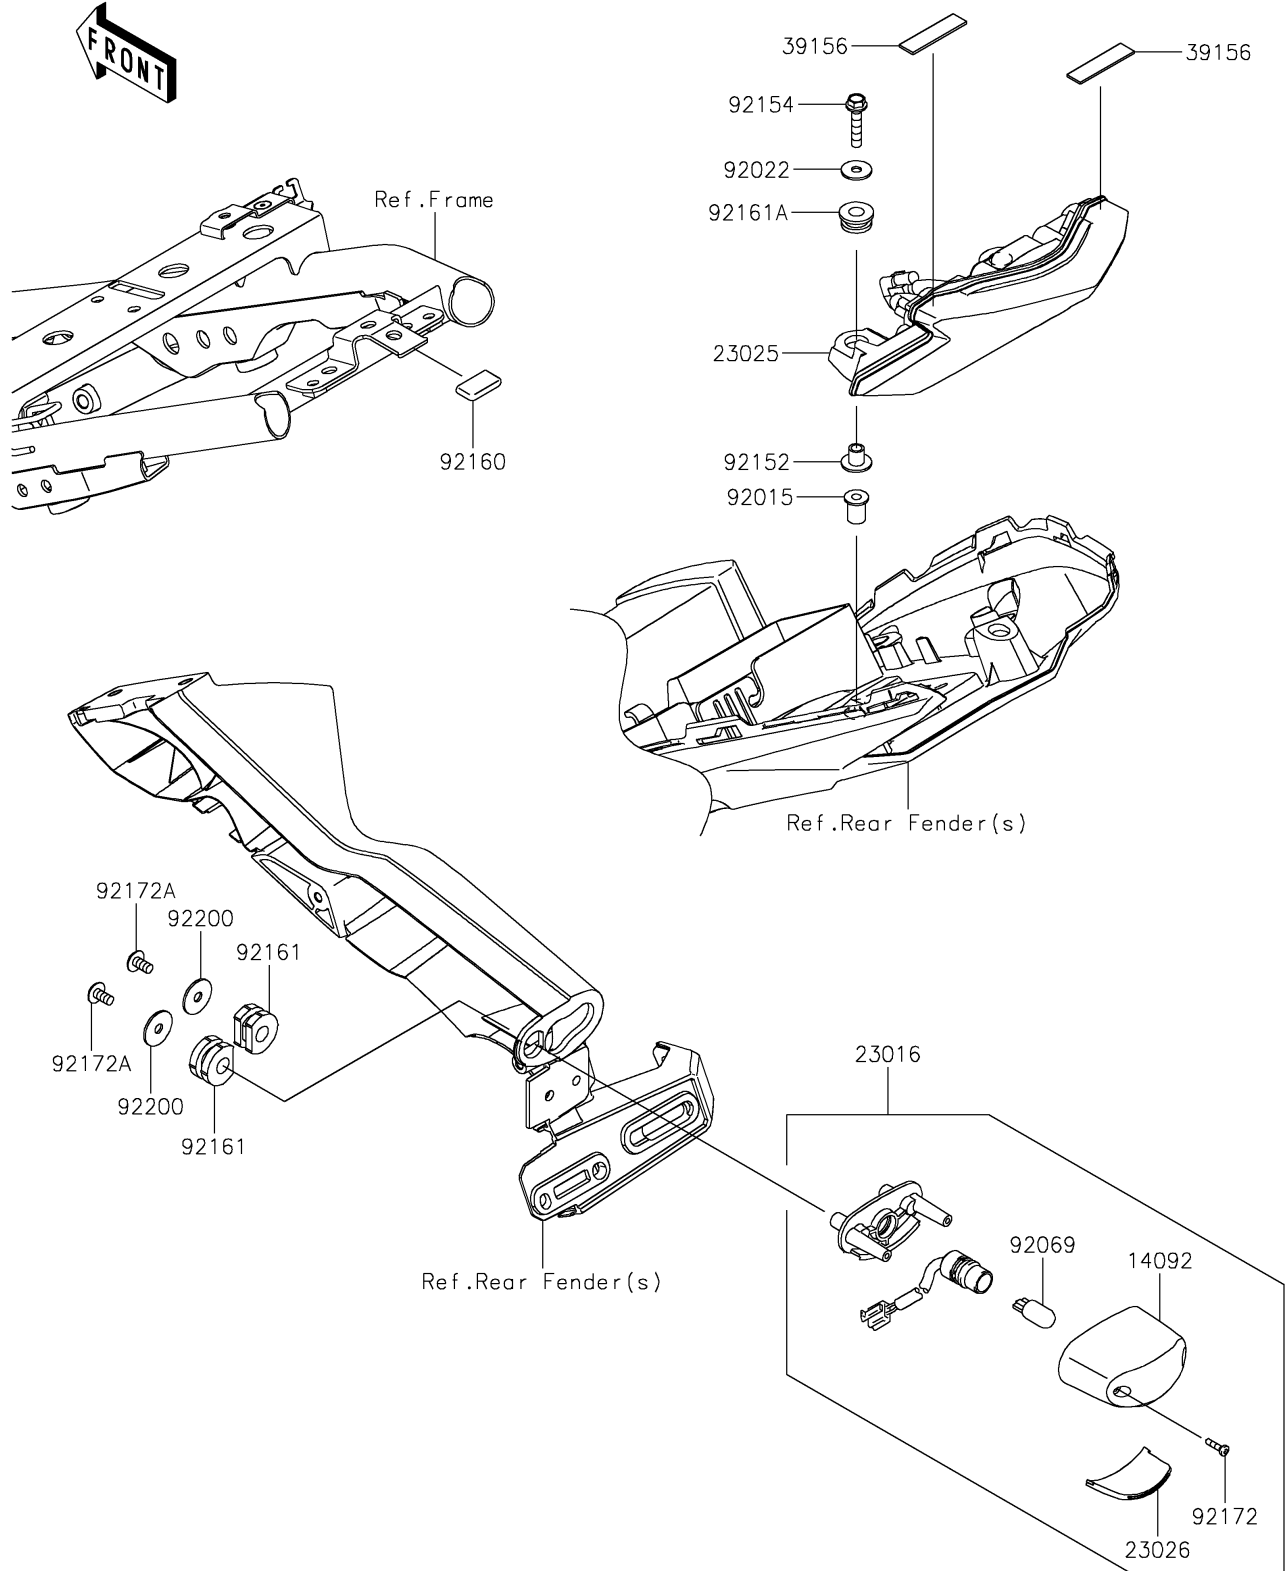

# 2020 Z650 PARTS DIAGRAM

Taillight(s)

F2720

## 2020 Z650 PARTS LIST

### Taillight(s)

ITEM NAME	PART NUMBER	QUANTITY
COVER,LICENSE LAMP (Ref # 14092)	14092-0001	1
LAMP-ASSY,LICENSE (Ref # 23016)	23016-0607	1
LAMP-TAIL (Ref # 23025)	23025-0361	1
LENS,LICENCE LAMP (Ref # 23026)	23026-0028	1
PAD,40X10X1 (Ref # 39156)	39156-2595	2
NUT,WELL,5MM (Ref # 92015)	92015-1757	2
WASHER,5.2X16X1.2 (Ref # 92022)	92022-263	2
BULB,12V 5W (Ref # 92069)	92069-1016	1
COLLAR (Ref # 92152)	92152-1592	2
BOLT,FLANGED,5X25 (Ref # 92154)	92154-0846	2
DAMPER (Ref # 92160)	92160-1190	1
DAMPER (Ref # 92161)	92161-0776	2
DAMPER,8X18X8.1 (Ref # 92161A)	92161-1369	2
SCREW,TAPPING,2.9X13 (Ref # 92172)	92172-0343	2
SCREW,TAPPING,5X16 (Ref # 92172A)	92172-0427	2
WASHER,5.5X20X1.2 (Ref # 92200)	92200-0284	2