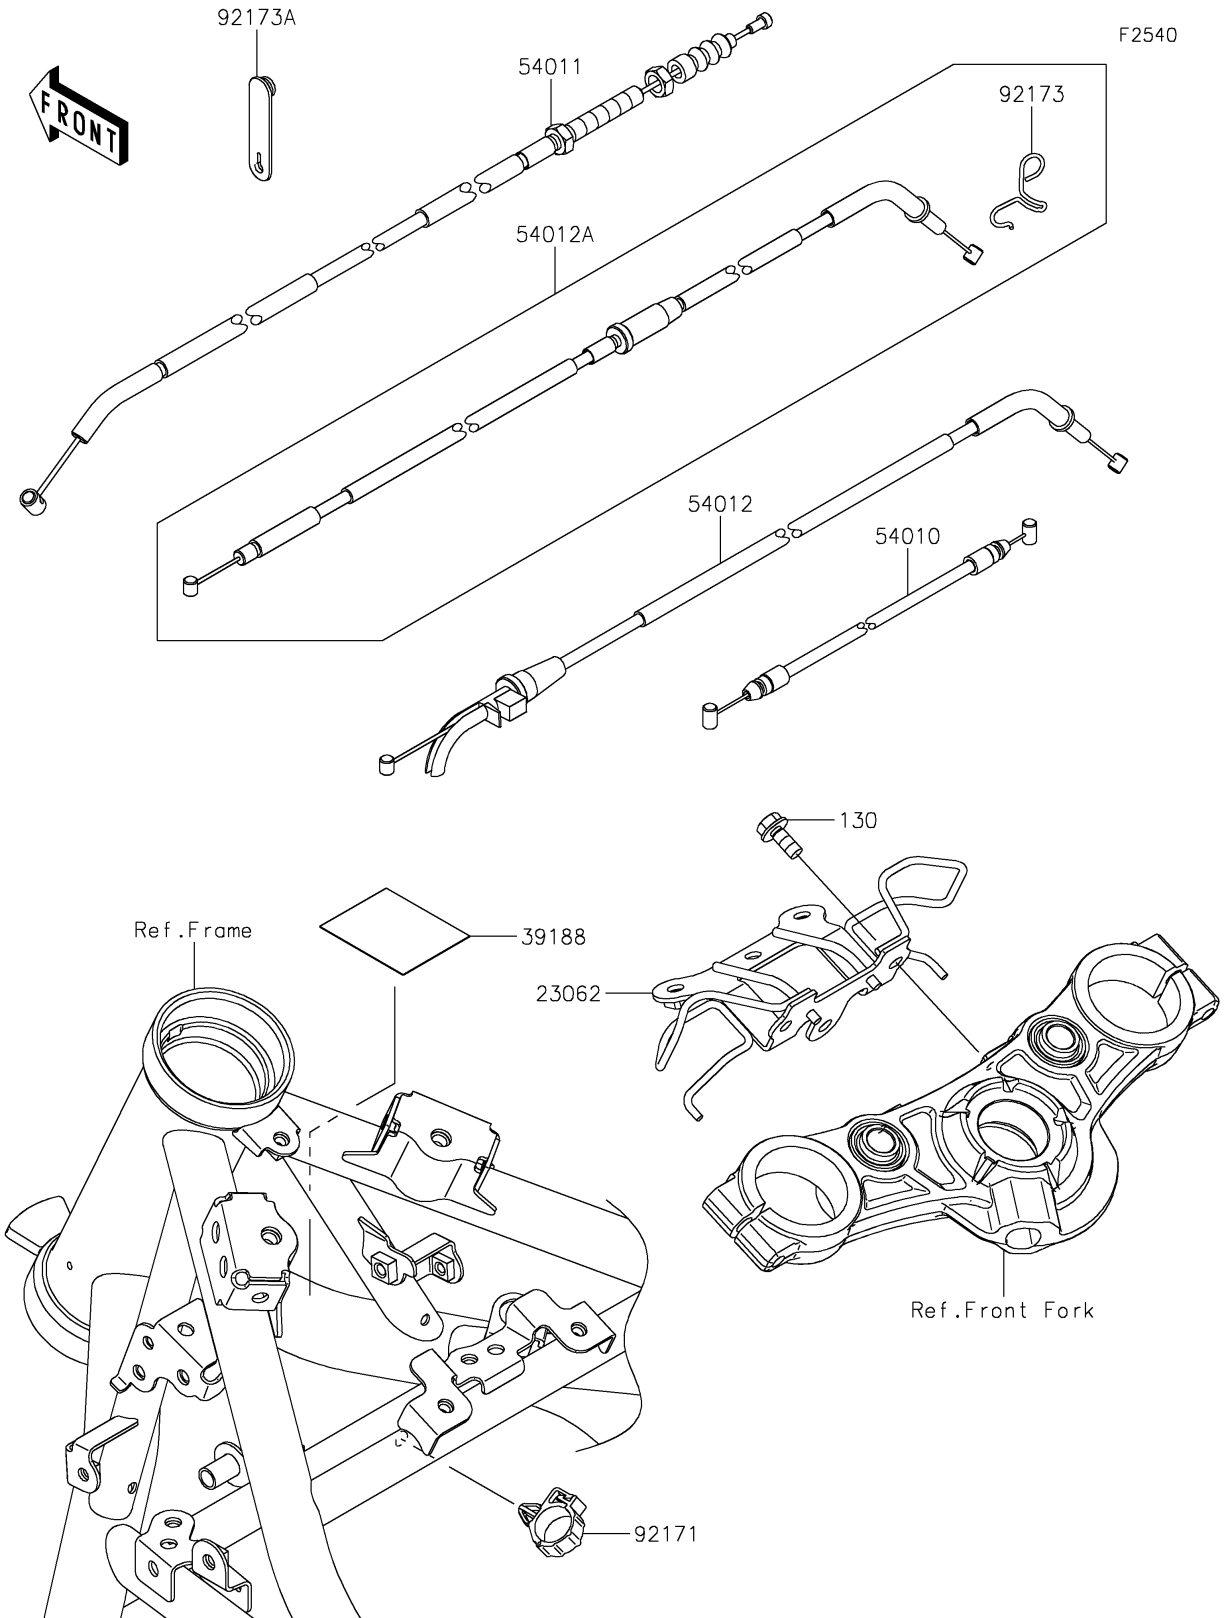

# 2020 Z650 PARTS DIAGRAM

## Cables

## 2020 Z650 PARTS LIST

### Cables

ITEM NAME	PART NUMBER	QUANTITY
BOLT-FLANGED,6X14 (Ref # 130)	130BA0614	2
BRACKET-COMP (Ref # 23062)	23062-1257	1
TAPE,40X50 (Ref # 39188)	39188-0049	1
CABLE,SEAT LOCK (Ref # 54010)	54010-0612	1
CABLE-CLUTCH (Ref # 54011)	54011-0617	1
CABLE-THROTTLE,OPENING (Ref # 54012)	54012-0640	1
CABLE-THROTTLE,CLOSING (Ref # 54012A)	54012-0641	1
CLAMP,BRAKE HOSE (Ref # 92171)	92171-0316	1
CLAMP,THROTTLE CABLE (Ref # 92173)	92173-0727	1
CLAMP (Ref # 92173A)	92173-2198	1