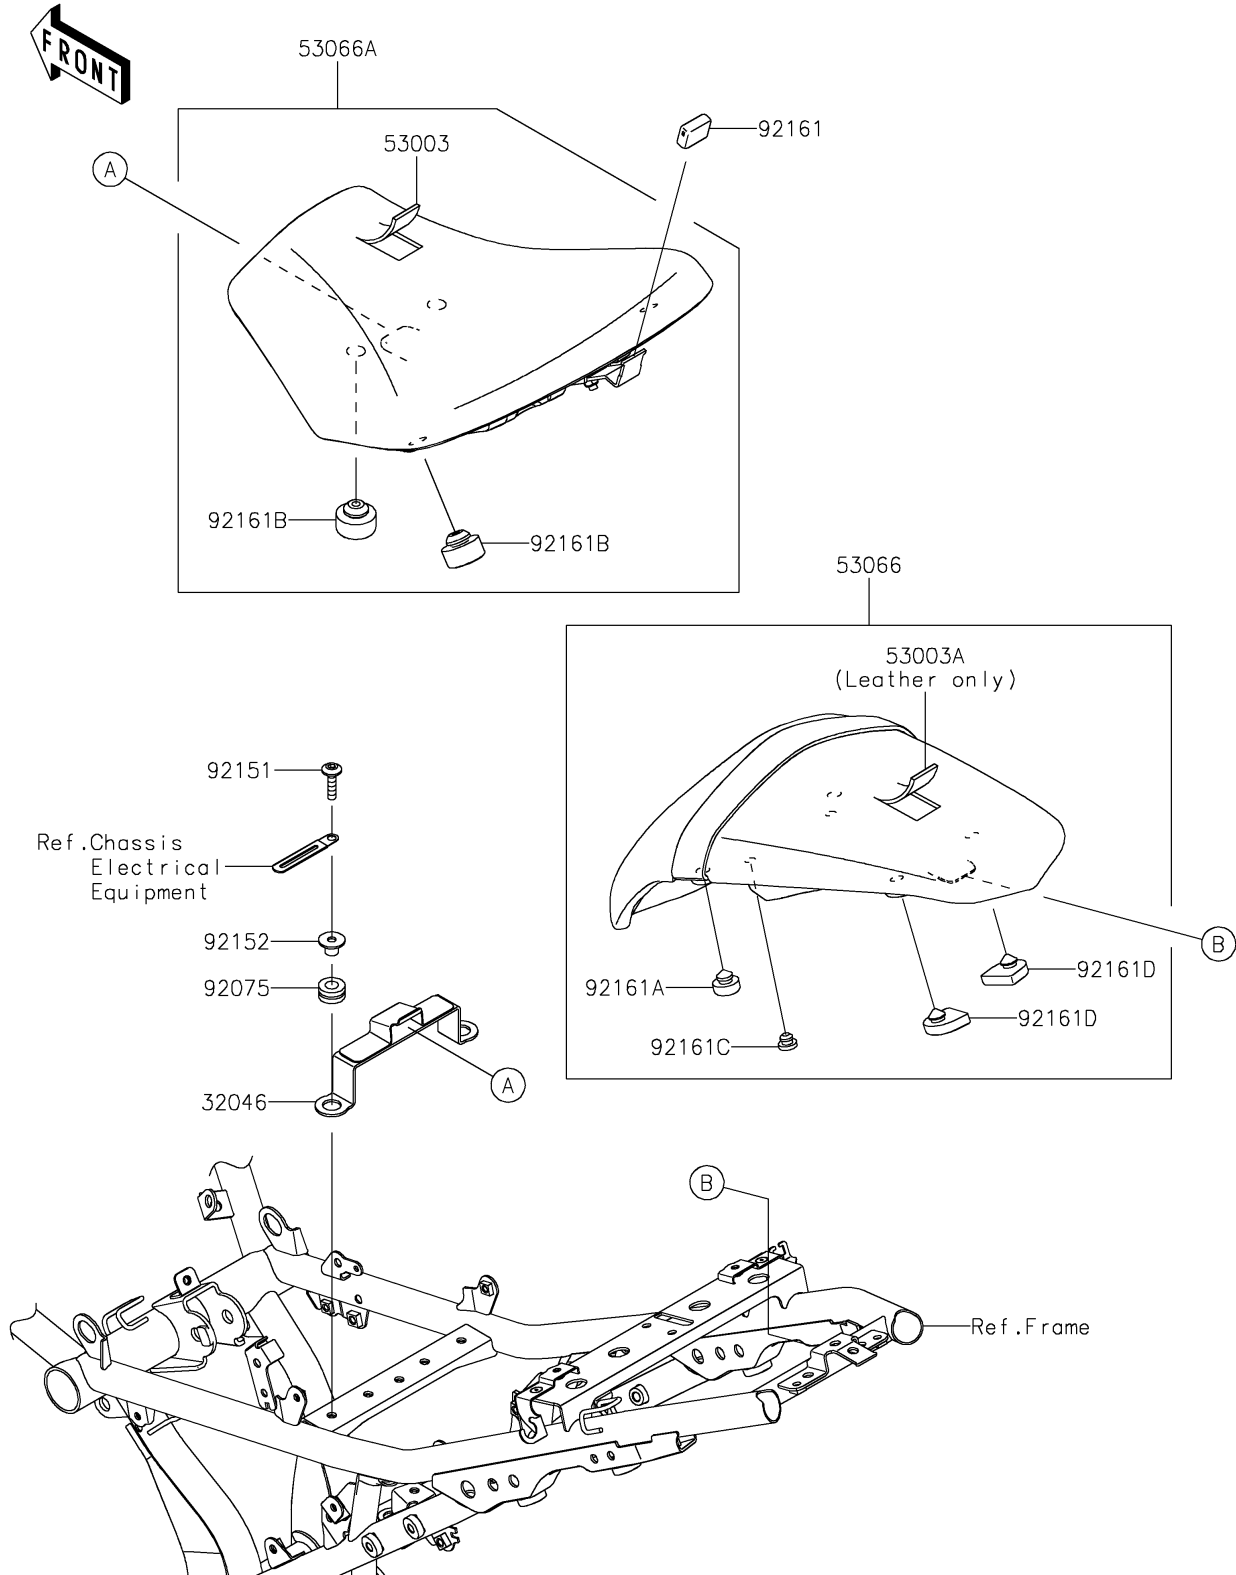

2020 Z650 PARTS DIAGRAM

Seat

F2510

2020 Z650 PARTS LIST

Seat

ITEM NAME	PART NUMBER	QUANTITY
BRACKET-SEAT (Ref # 32046)	32046-0394	1
LEATHER,FR SEAT,BLACK (Ref # 53003)	53003-0425-MA	1
LEATHER,BLACK (Ref # 53003A)	53003-0504-MA	1
SEAT-ASSY,RR,BLACK+BLK (Ref # 53066)	53066-0661-12Y	1
SEAT-ASSY,FR,BLACK (Ref # 53066A)	53066-0689-MA	1
DAMPER (Ref # 92075)	92075-1880	2
BOLT,SOCKET,6X25 (Ref # 92151)	92151-1611	2
COLLAR,6.5X10X11.6 (Ref # 92152)	92152-2326	2
DAMPER,SEAT BRACKET,FR (Ref # 92161)	92161-1865	1
DAMPER,10X20X8 (Ref # 92161A)	92161-1898	2
DAMPER,14X30X14.5 (Ref # 92161B)	92161-1970	4
DAMPER (Ref # 92161C)	92161-1971	2
DAMPER (Ref # 92161D)	92161-2259	2