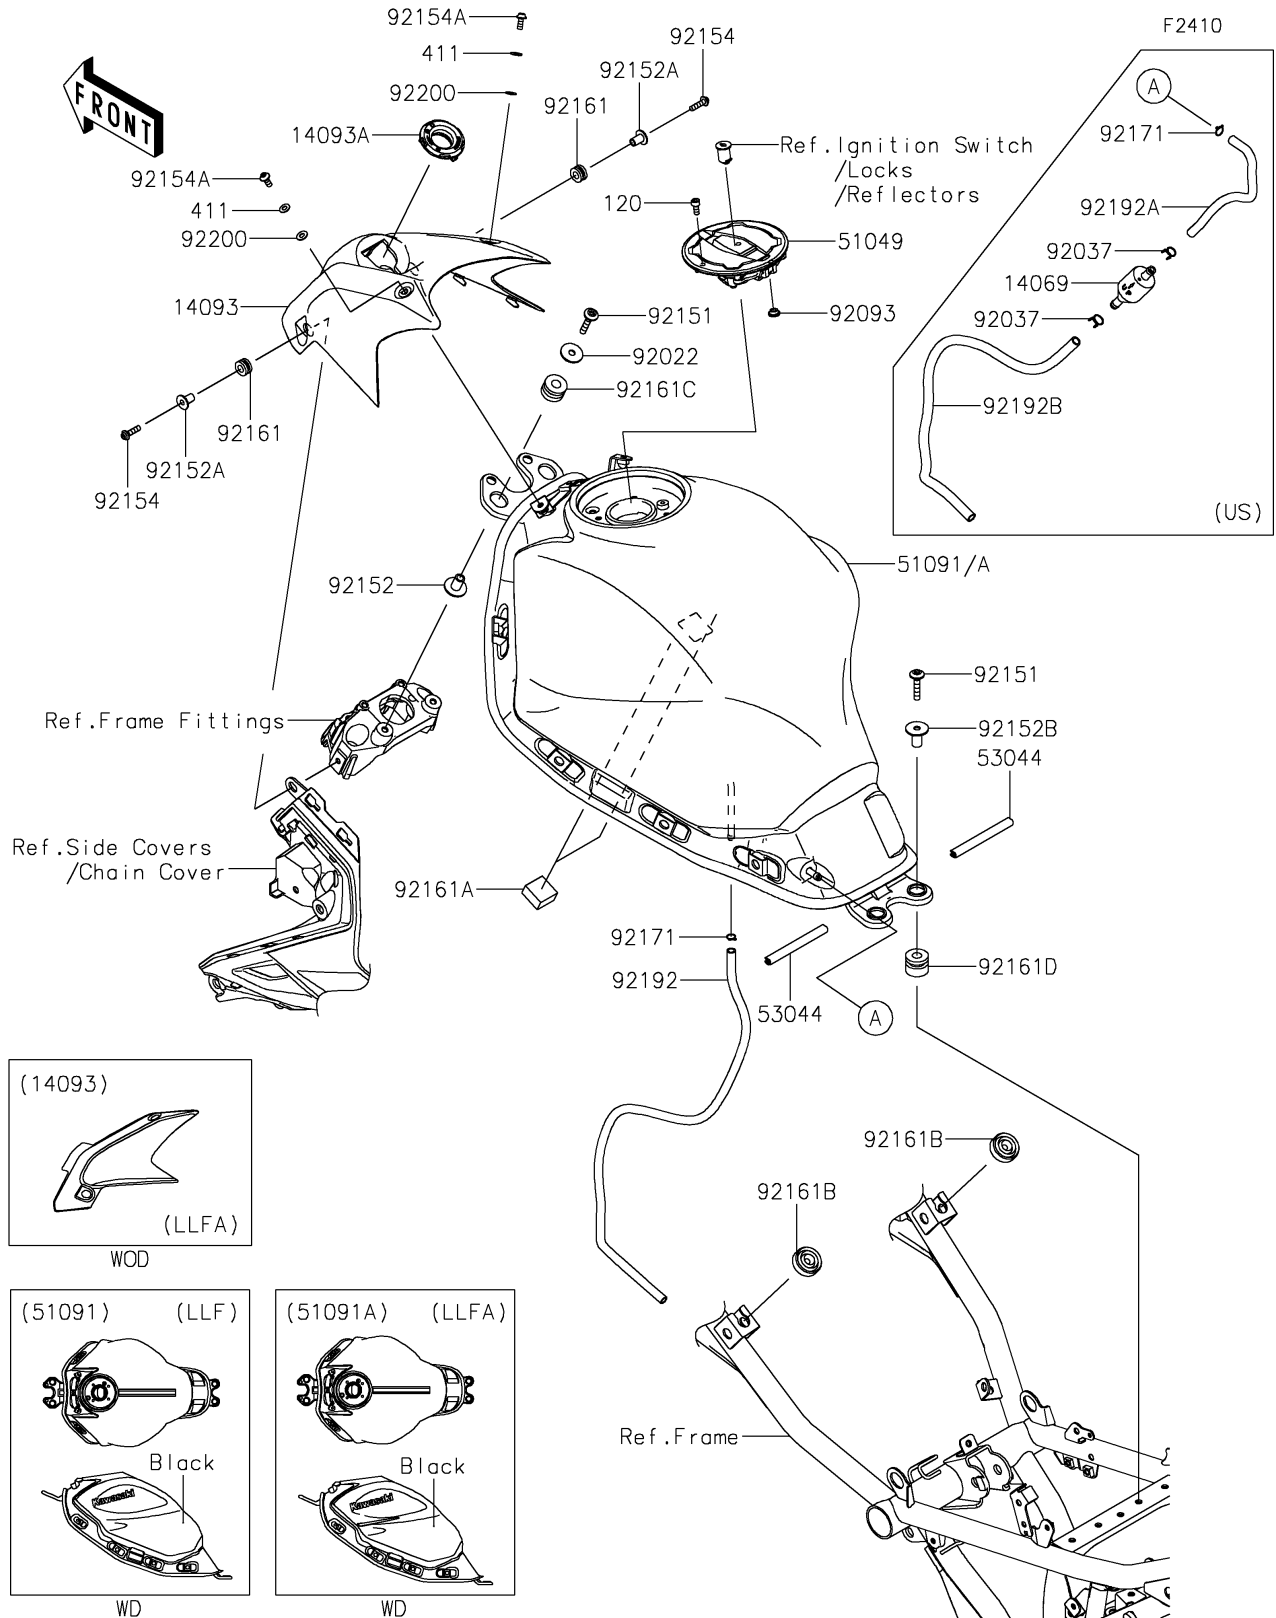

2020 Z650 PARTS DIAGRAM

Fuel Tank

2020 Z650 PARTS LIST

Fuel Tank

ITEM NAME	PART NUMBER	QUANTITY
BOLT-SOCKET,5X12 (Ref # 120)	120CA0512	4
BREATHER,FUEL TANK (Ref # 14069)	14069-1004	1
COVER,TANK,M.S.BLACK (Ref # 14093)	14093-0483-660	1
COVER,IGNITION SW. (Ref # 14093A)	14093-0952	1
WASHER-PLAIN,5MM (Ref # 411)	411AA0500	2
CAP-TANK (Ref # 51049)	51049-0735	1
TANK-COMP-FUEL,M.S.BLACK (Ref # 51091)	51091-5161-660	1
TRIM,L=85 (Ref # 53044)	53044-0556	2
WASHER,7X24X1.6 (Ref # 92022)	92022-228	2
CLAMP,TUBE (Ref # 92037)	92037-147	2
SEAL,FUEL TANK CAP (Ref # 92093)	92093-1030	1
BOLT,SOCKET,6X30 (Ref # 92151)	92151-1605	4
COLLAR,6.5X10X17.6 (Ref # 92152)	92152-1655	2
COLLAR,5.6X16X14.2 (Ref # 92152A)	92152-2229	2
COLLAR,6.5X10X21.1 (Ref # 92152B)	92152-2325	2
BOLT,SOCKET,5X20 (Ref # 92154)	92154-0210	2
BOLT,SOCKET,5X12 (Ref # 92154A)	92154-1421	2
DAMPER,8X16X8.6 (Ref # 92161)	92161-0685	2
DAMPER,T=13 (Ref # 92161A)	92161-0792	2
DAMPER,14X30X10 (Ref # 92161B)	92161-1368	2
DAMPER,10X24X15 (Ref # 92161C)	92161-1482	2
DAMPER,10X24X19 (Ref # 92161D)	92161-1929	2
TUBE,6X9X620 (Ref # 92192)	92192-1085	1
TUBE,6X9X173/35 (Ref # 92192A)	92192-1702	1
TUBE,7X10.5X480 (Ref # 92192B)	92192-1724	1
WASHER,NYLON,5.3X11.5X0.5 (Ref # 92200)	92200-0006	2