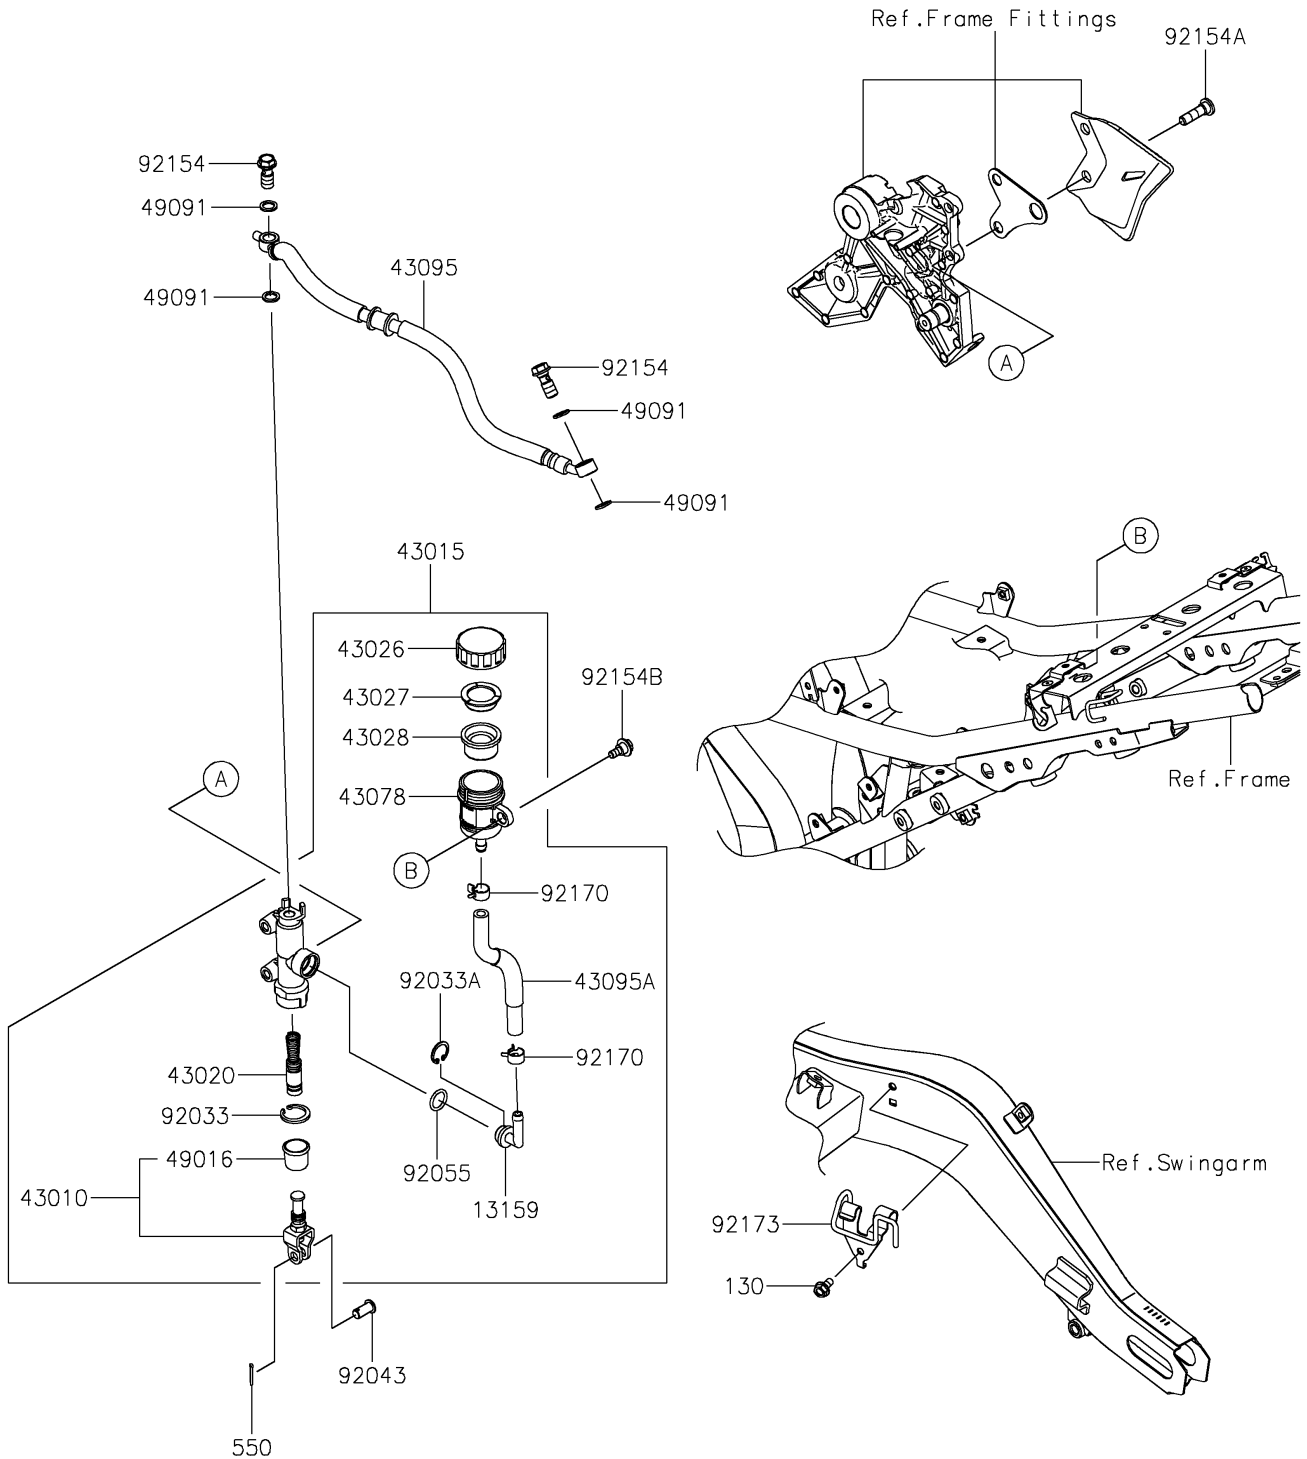

# 2020 Z650 PARTS DIAGRAM

## Rear Master Cylinder

F2293

## 2020 Z650 PARTS LIST

### Rear Master Cylinder

ITEM NAME	PART NUMBER	QUANTITY
BOLT-FLANGED,6X12 (Ref # 130)	130BA0612	1
CONNECTOR (Ref # 13159)	13159-1056	1
ROD-ASSY-BRAKE (Ref # 43010)	43010-0020	1
CYLINDER-ASSY-MASTER,RR (Ref # 43015)	43015-0754	1
PISTON-COMP-BRAKE (Ref # 43020)	43020-1094	1
CAP-BRAKE (Ref # 43026)	43026-0009	1
PLATE-DIAPHRAGM (Ref # 43027)	43027-1053	1
DIAPHRAGM (Ref # 43028)	43028-1065	1
RESERVOIR (Ref # 43078)	43078-0060	1
HOSE-BRAKE,RR,436MM (Ref # 43095)	43095-0965	1
HOSE-BRAKE,RR M/CYL. (Ref # 43095A)	43095-0969	1
COVER-SEAL,BRAKE PISTON (Ref # 49016)	49016-1103	1
WASHER-SEAL,10.1X14.5X1.5 (Ref # 49091)	49091-0001	4
PIN-COTTER,2.0X15 (Ref # 550)	550AA2015	1
RING-SNAP,20.9X24.6X1.2 (Ref # 92033)	92033-0079	1
RING-SNAP,20.5MM (Ref # 92033A)	92033-1186	1
PIN (Ref # 92043)	92043-0182	1
RING-O,14.8X2.4 (Ref # 92055)	92055-0741	1
BOLT,OIL,L=23 (Ref # 92154)	92154-0226	2
BOLT,SOCKET,8X30 (Ref # 92154A)	92154-0843	2
BOLT (Ref # 92154B)	92154-0929	1
CLAMP,HOSE (Ref # 92170)	92170-1091	2
CLAMP (Ref # 92173)	92173-2291	1