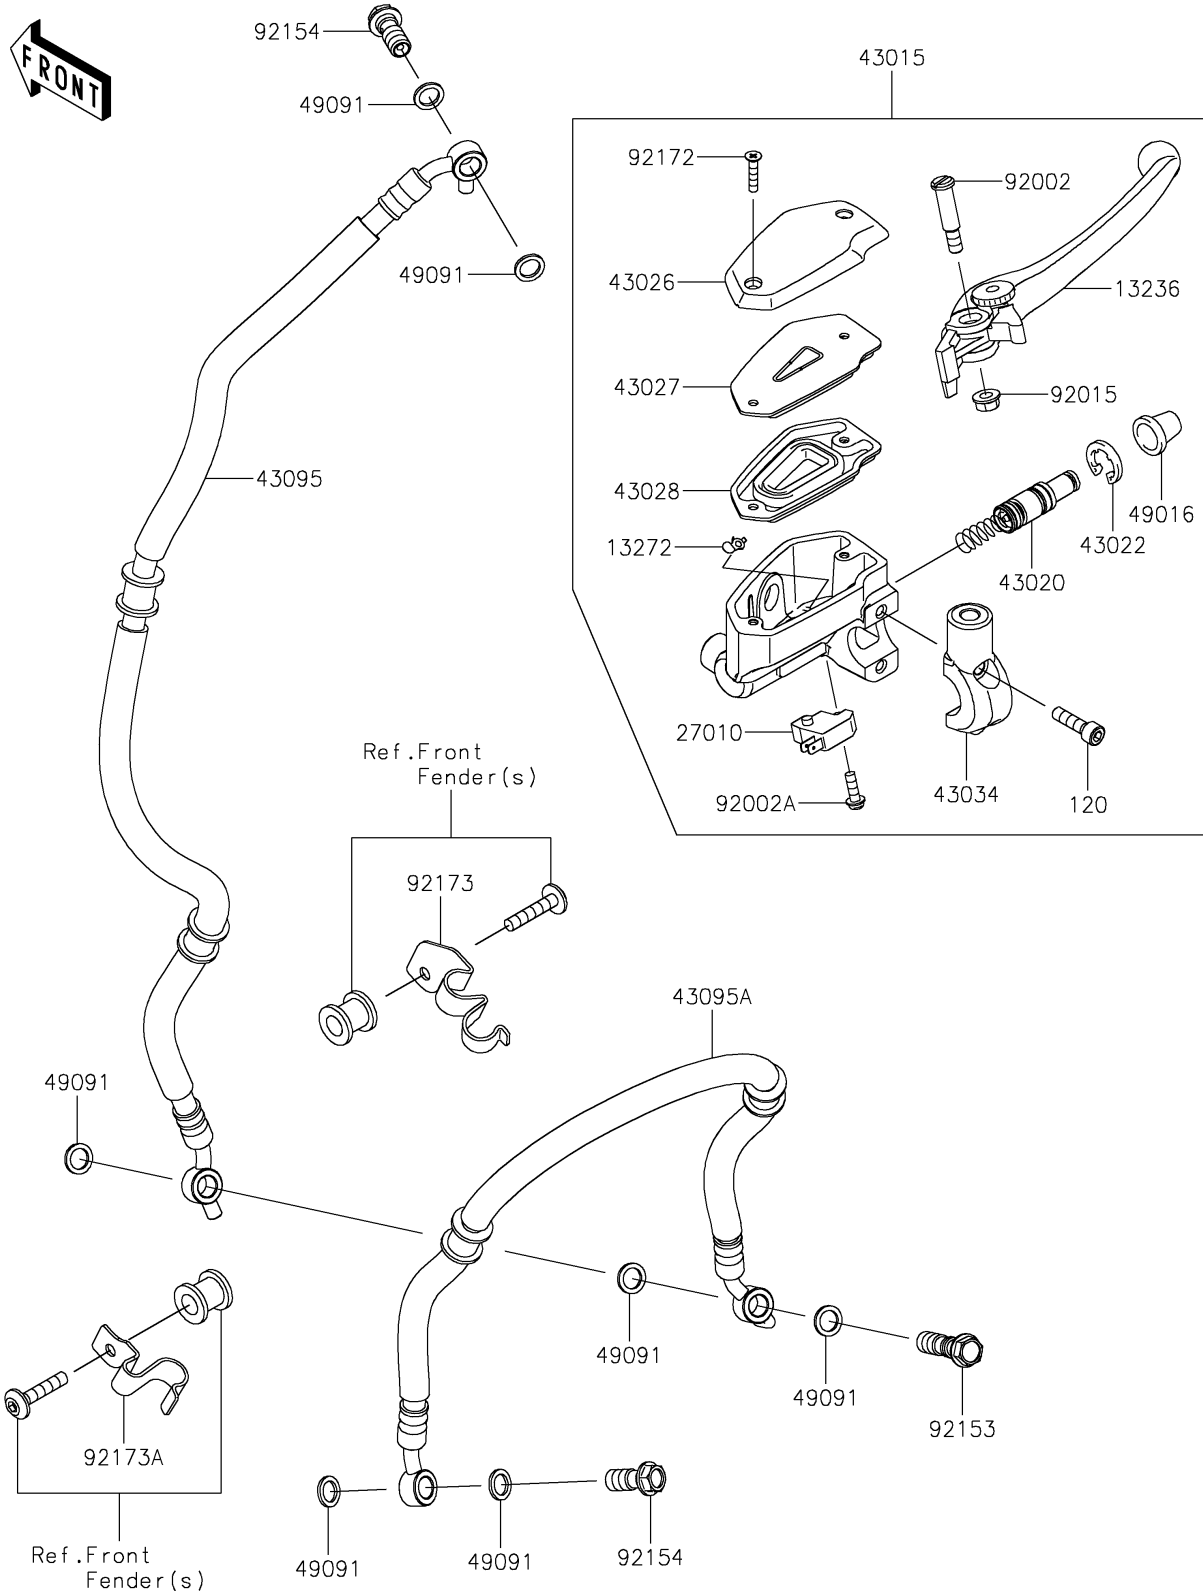

2020 Z650 PARTS DIAGRAM

Front Master Cylinder

F2291

2020 Z650 PARTS LIST

Front Master Cylinder

ITEM NAME	PART NUMBER	QUANTITY
BOLT-SOCKET,6X22 (Ref # 120)	120CB0622	2
LEVER-COMP,FRONT BRAKE (Ref # 13236)	13236-0140	1
PLATE (Ref # 13272)	13272-0573	1
SWITCH,BRAKE (Ref # 27010)	27010-0762	1
CYLINDER-ASSY-MASTER,FR (Ref # 43015)	43015-0601	1
PISTON-COMP-BRAKE (Ref # 43020)	43020-0008	1
STOPPER-BRAKE,PISTON (Ref # 43022)	43022-1010	1
CAP-BRAKE (Ref # 43026)	43026-0019	1
PLATE-DIAPHRAGM (Ref # 43027)	43027-0008	1
DIAPHRAGM (Ref # 43028)	43028-0015	1
HOLDER-BRAKE,MASTER CYLINDER (Ref # 43034)	43034-0049	1
HOSE-BRAKE,FR,765MM (Ref # 43095)	43095-0963	1
HOSE-BRAKE,CAL-CAL,549MM (Ref # 43095A)	43095-0964	1
COVER-SEAL,MASTER CYLINDER (Ref # 49016)	49016-1044	1
WASHER-SEAL,10.1X14.5X1.5 (Ref # 49091)	49091-0001	7
BOLT,LEVER SET,BLACK (Ref # 92002)	92002-1322	1
BOLT,SCREW,4X12 (Ref # 92002A)	92002-1323	1
NUT,FLANGED,6MM (Ref # 92015)	92015-1528	1
BOLT,OIL,L=37 (Ref # 92153)	92153-0628	1
BOLT,OIL,L=23 (Ref # 92154)	92154-0226	2
SCREW,4X20 (Ref # 92172)	92172-0320	2
CLAMP,FR FENDER,RH (Ref # 92173)	92173-1612	1
CLAMP,FR FENDER,LH (Ref # 92173A)	92173-2290	1