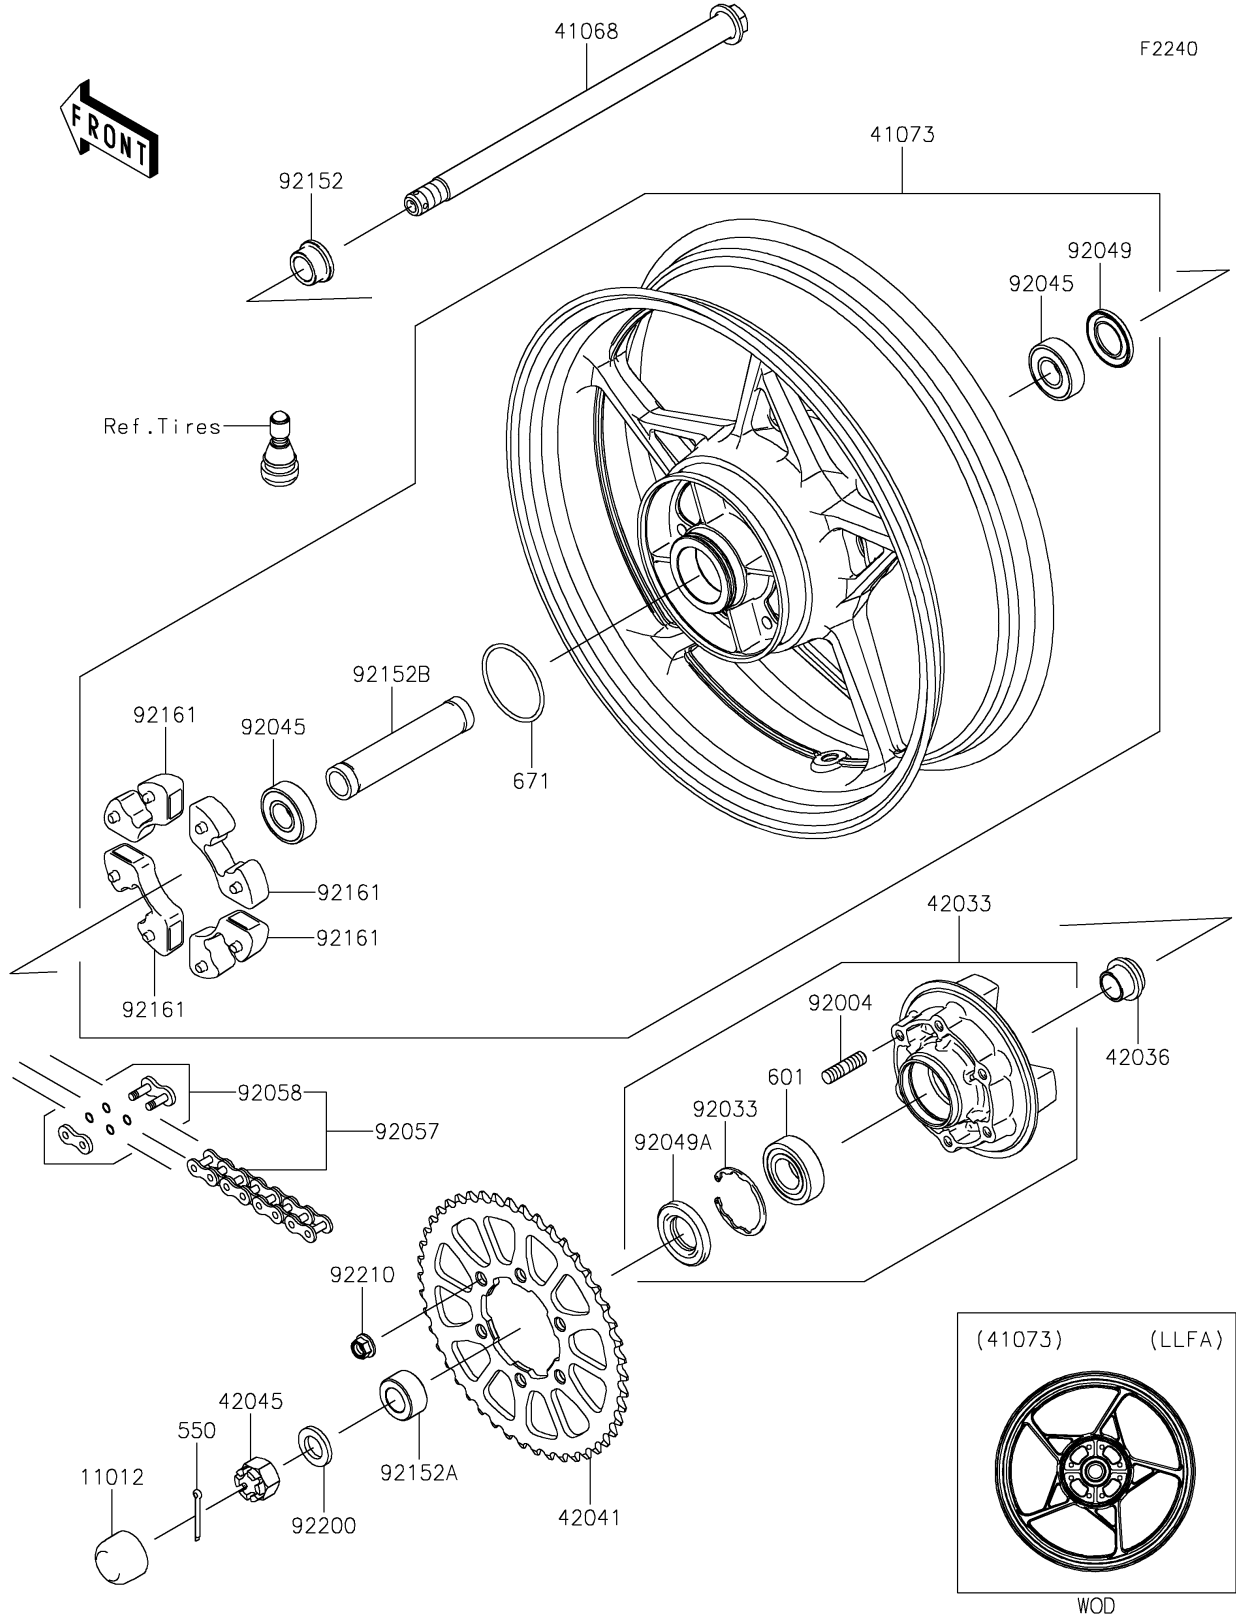

# 2020 Z650 PARTS DIAGRAM

## Rear Wheel/Chain

## 2020 Z650 PARTS LIST

### Rear Wheel/Chain

| ITEM NAME                               | PART NUMBER   | QUANTITY |
|---|---------------|----------|
| CAP,AXLE NUT (Ref # 11012)              | 11012-1590    | 1        |
| AXLE,RR,20X339.9 (Ref # 41068)          | 41068-0617    | 1        |
| WHEEL-ASSY,RR,G.BLACK (Ref # 41073)     | 41073-0704-QT | 1        |
| COUPLING-ASSY,RR HUB (Ref # 42033)      | 42033-0570    | 1        |
| SLEEVE,RR HUB,L=23 (Ref # 42036)        | 42036-1251    | 1        |
| SPROCKET-HUB,46T (Ref # 42041)          | 42041-0177    | 1        |
| NUT,CASTLE,18MM (Ref # 42045)           | 42045-018     | 1        |
| PIN-COTTER,4.0X35 (Ref # 550)           | 550AA4035     | 1        |
| BEARING-BALL (Ref # 601)                | 601B6205UU    | 1        |
| O RING,60MM (Ref # 671)                 | 671B2560      | 1        |
| STUD,10X19 (Ref # 92004)                | 92004-0048    | 6        |
| RING-SNAP,52MM (Ref # 92033)            | 92033-1043    | 1        |
| BEARING-BALL,20X47X14 (Ref # 92045)     | 92045-0821    | 2        |
| SEAL-OIL,28 47 5 (Ref # 92049)          | 92049-0140    | 1        |
| SEAL-OIL (Ref # 92049A)                 | 92049-1287    | 1        |
| CHAIN,DRIVE,DID520VEX114L (Ref # 92057) | 92057-0695    | 1        |
| JOINT-CHAIN (Ref # 92058)               | 92058-0044    | 1        |
| COLLAR,RR AXLE,RH,L=17 (Ref # 92152)    | 92152-0302    | 1        |
| COLLAR,20X35X18 (Ref # 92152A)          | 92152-0751    | 1        |
| COLLAR,20.2X27.2X133 (Ref # 92152B)     | 92152-2228    | 1        |
| DAMPER,SHOCK,RR HUB (Ref # 92161)       | 92161-0303    | 4        |
| WASHER,19X32X4 (Ref # 92200)            | 92200-1865    | 1        |
| NUT,LOCK,FLANGED,10MM (Ref # 92210)     | 92210-0276    | 6        |