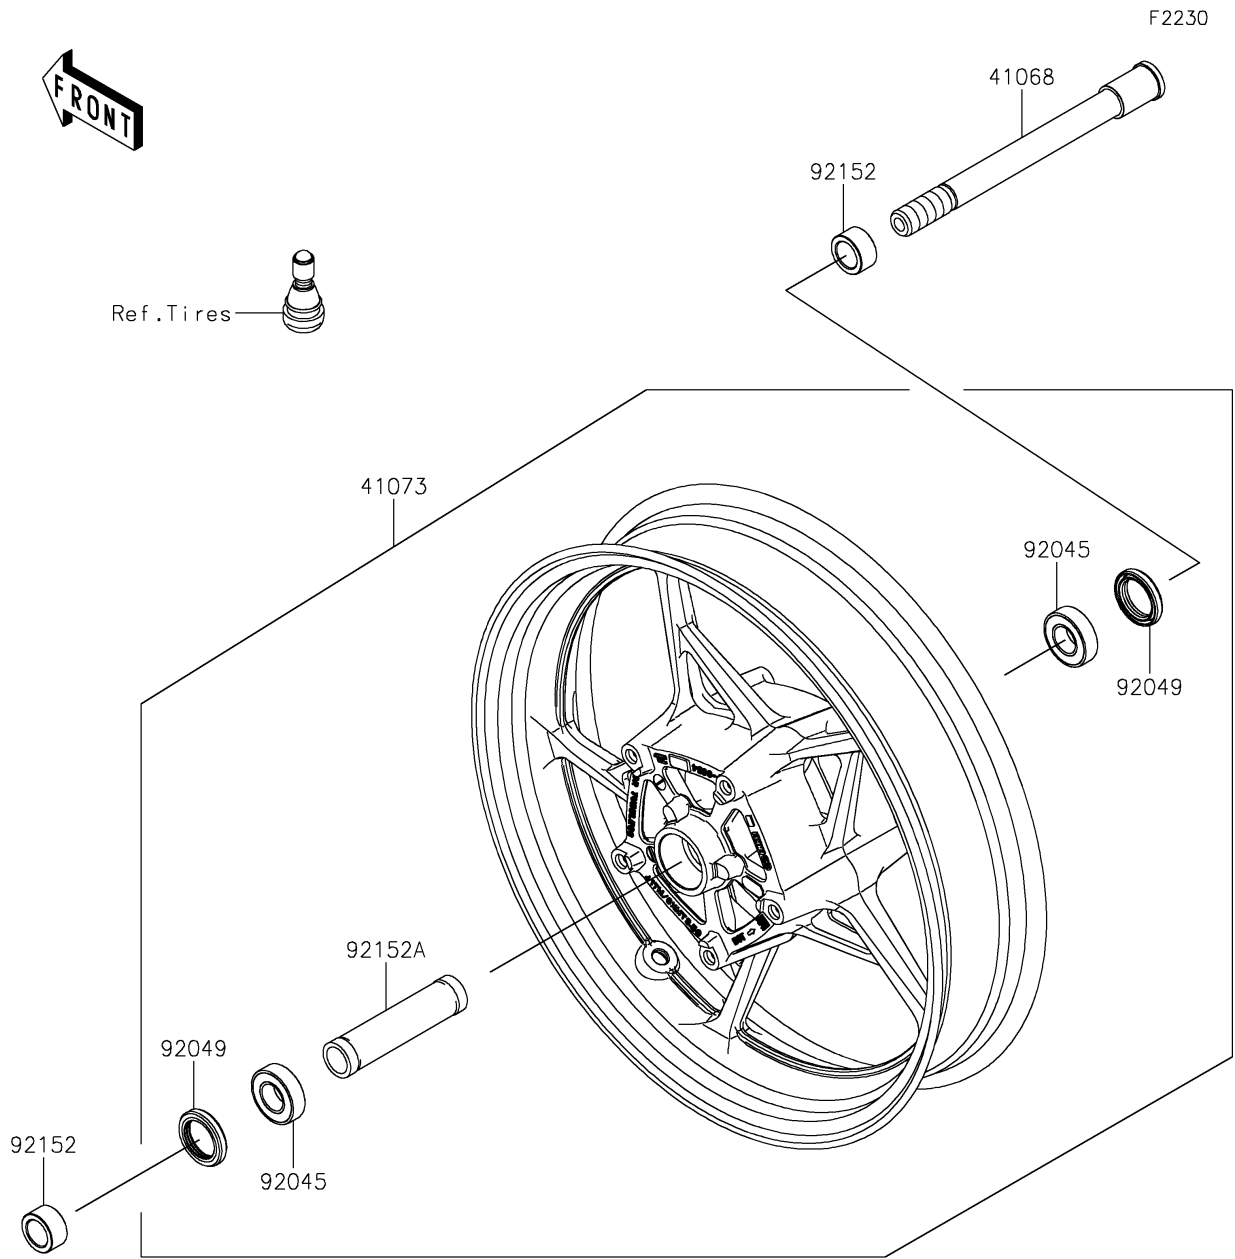

# 2020 Z650 PARTS DIAGRAM

Front Wheel

## 2020 Z650 PARTS LIST

### Front Wheel

ITEM NAME	PART NUMBER	QUANTITY
AXLE,FR,20X209 (Ref # 41068)	41068-0616	1
WHEEL-ASSY,FR,G.BLACK (Ref # 41073)	41073-0703-QT	1
BEARING-BALL,20X42X12 (Ref # 92045)	92045-0820	2
SEAL-OIL,BJN30427 (Ref # 92049)	92049-0130	2
COLLAR,20X30X15.5 (Ref # 92152)	92152-0946	2
COLLAR,20.2X27.2X115 (Ref # 92152A)	92152-2227	1