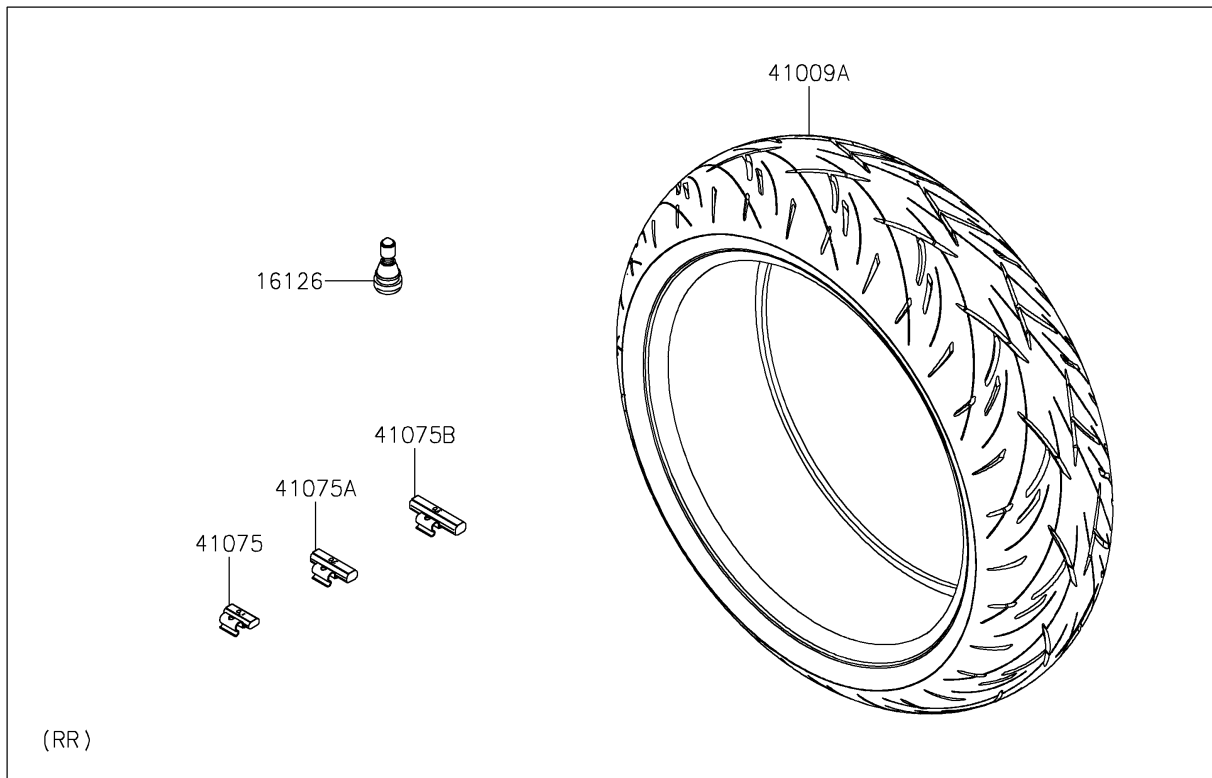

# 2020 Z650 PARTS DIAGRAM

Tires

F2210

## 2020 Z650 PARTS LIST

### Tires

ITEM NAME	PART NUMBER	QUANTITY
VALVE,TIRE (Ref # 16126)	16126-1140	2
TIRE,FR,120/70ZR17(58W) (Ref # 41009)	41009-0832	1
TIRE,RR,160/60ZR17(69W) (Ref # 41009A)	41009-0833	1
BALANCER-WHEEL,10G,SILVER (Ref # 41075)	41075-0007	AR
BALANCER-WHEEL,20G,SILVER (Ref # 41075A)	41075-0008	AR
BALANCER-WHEEL,30G,SILVER (Ref # 41075B)	41075-0009	AR