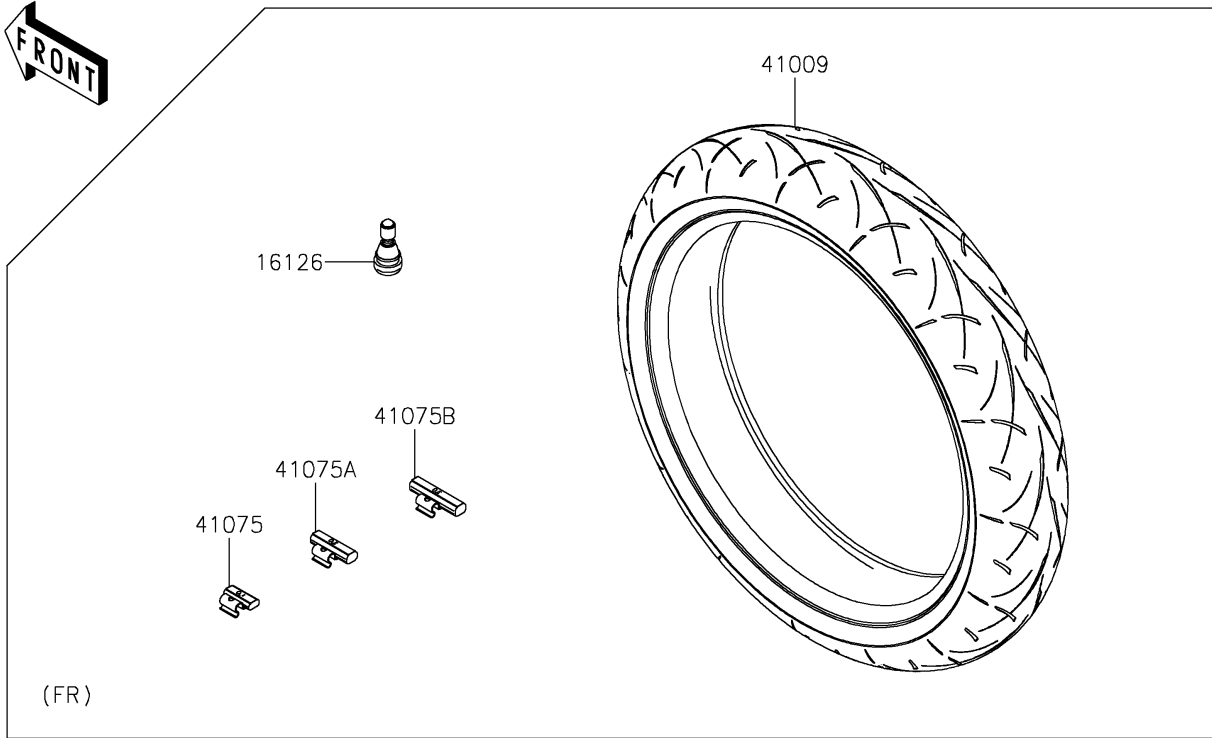

# 2020 Z650 PARTS DIAGRAM

Tires

F2210

## 2020 Z650 PARTS LIST

### Tires

ITEM NAME	PART NUMBER	QUANTITY
VALVE,TIRE (Ref # 16126)	16126-1140	2
TIRE,FR,120/70ZR17(58W) (Ref # 41009)	41009-0832	1
TIRE,RR,160/60ZR17(69W) (Ref # 41009A)	41009-0833	1
BALANCER-WHEEL,10G,SILVER (Ref # 41075)	41075-0007	AR
BALANCER-WHEEL,20G,SILVER (Ref # 41075A)	41075-0008	AR
BALANCER-WHEEL,30G,SILVER (Ref # 41075B)	41075-0009	AR