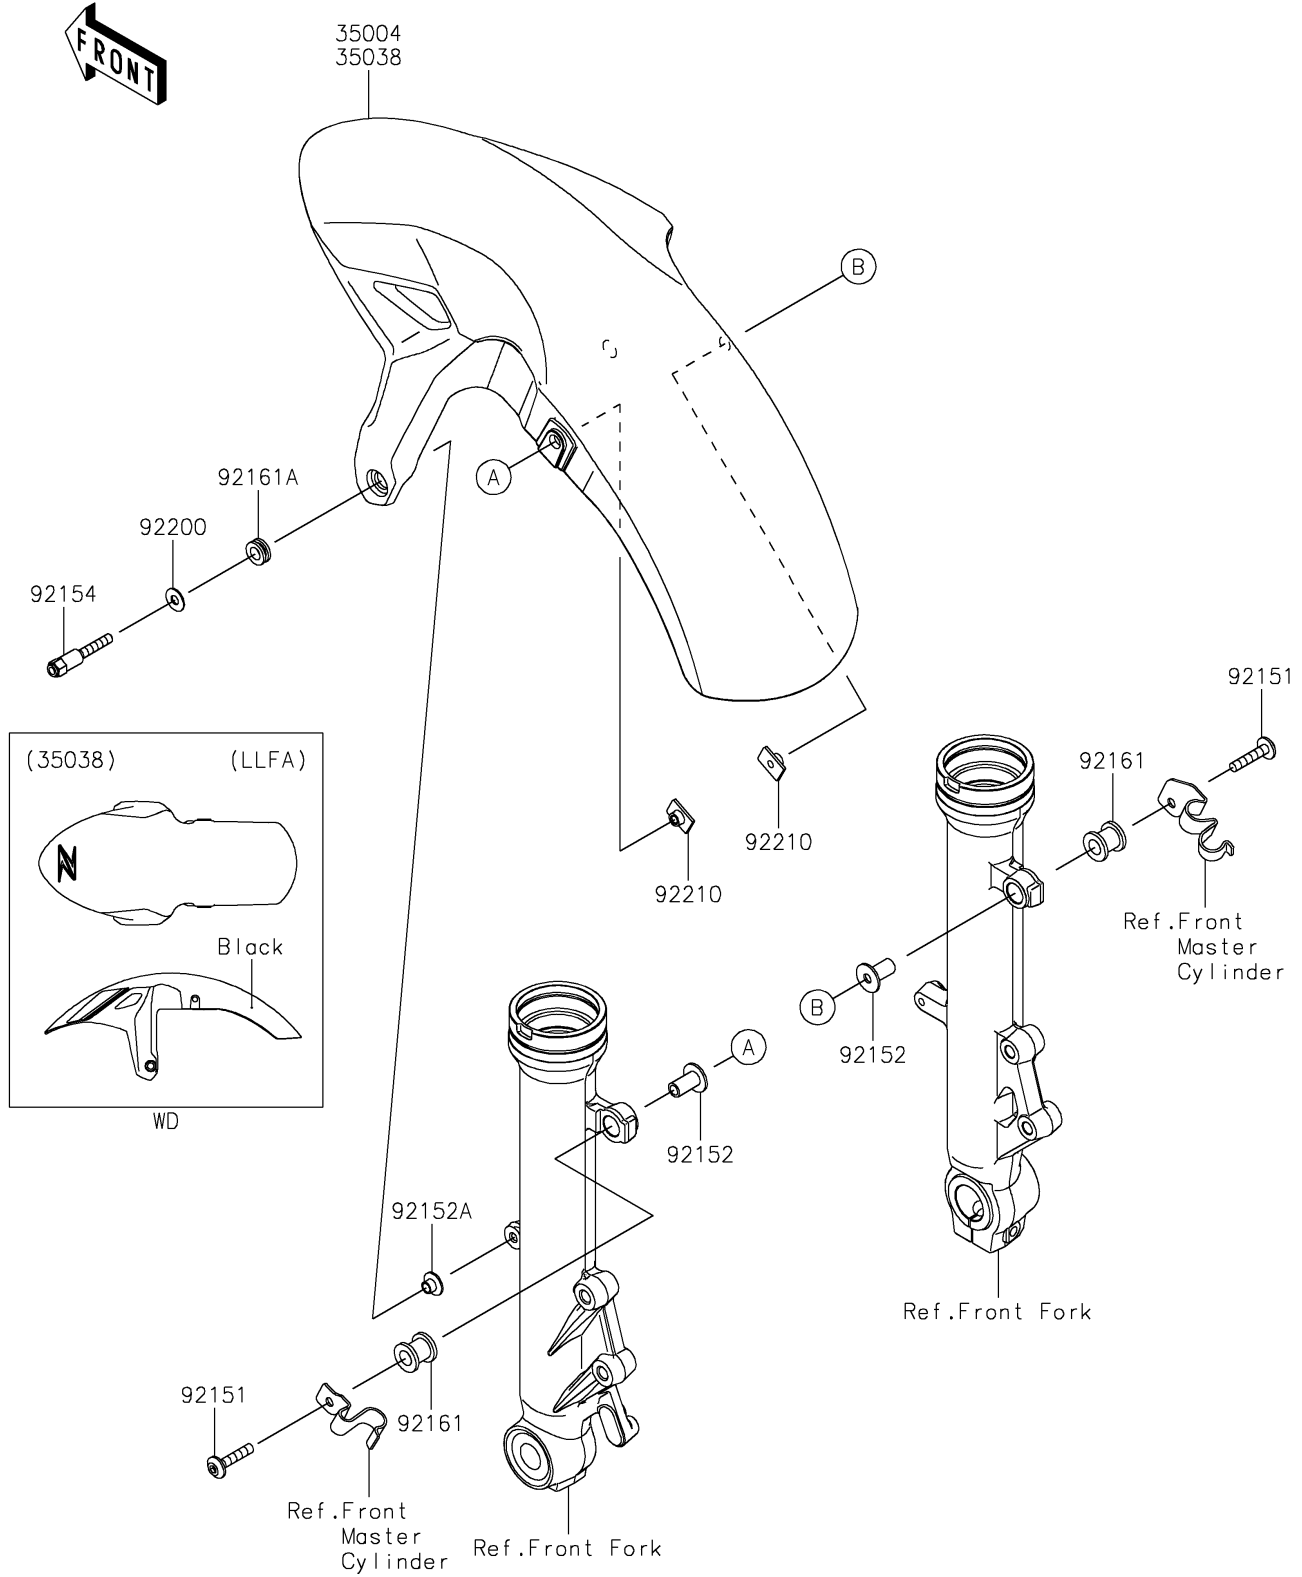

2020 Z650 PARTS DIAGRAM

Front Fender(s)

F2171

2020 Z650 PARTS LIST

Front Fender(s)

ITEM NAME	PART NUMBER	QUANTITY
FENDER-FRONT,M.S.BLACK (Ref # 35038)	35038-5123-660	1
BOLT,SOCKET,6X30 (Ref # 92151)	92151-1605	2
COLLAR,6.5X10X20.5 (Ref # 92152)	92152-1570	2
COLLAR,6.3X8.3X7.2 (Ref # 92152A)	92152-1602	2
BOLT (Ref # 92154)	92154-0324	2
DAMPER,10X20X18.9 (Ref # 92161)	92161-1406	2
DAMPER,8.3X16X6.4 (Ref # 92161A)	92161-1848	2
WASHER,6.5X16X1.0 (Ref # 92200)	92200-0796	2
NUT,PLATE,6MM (Ref # 92210)	92210-1352	2