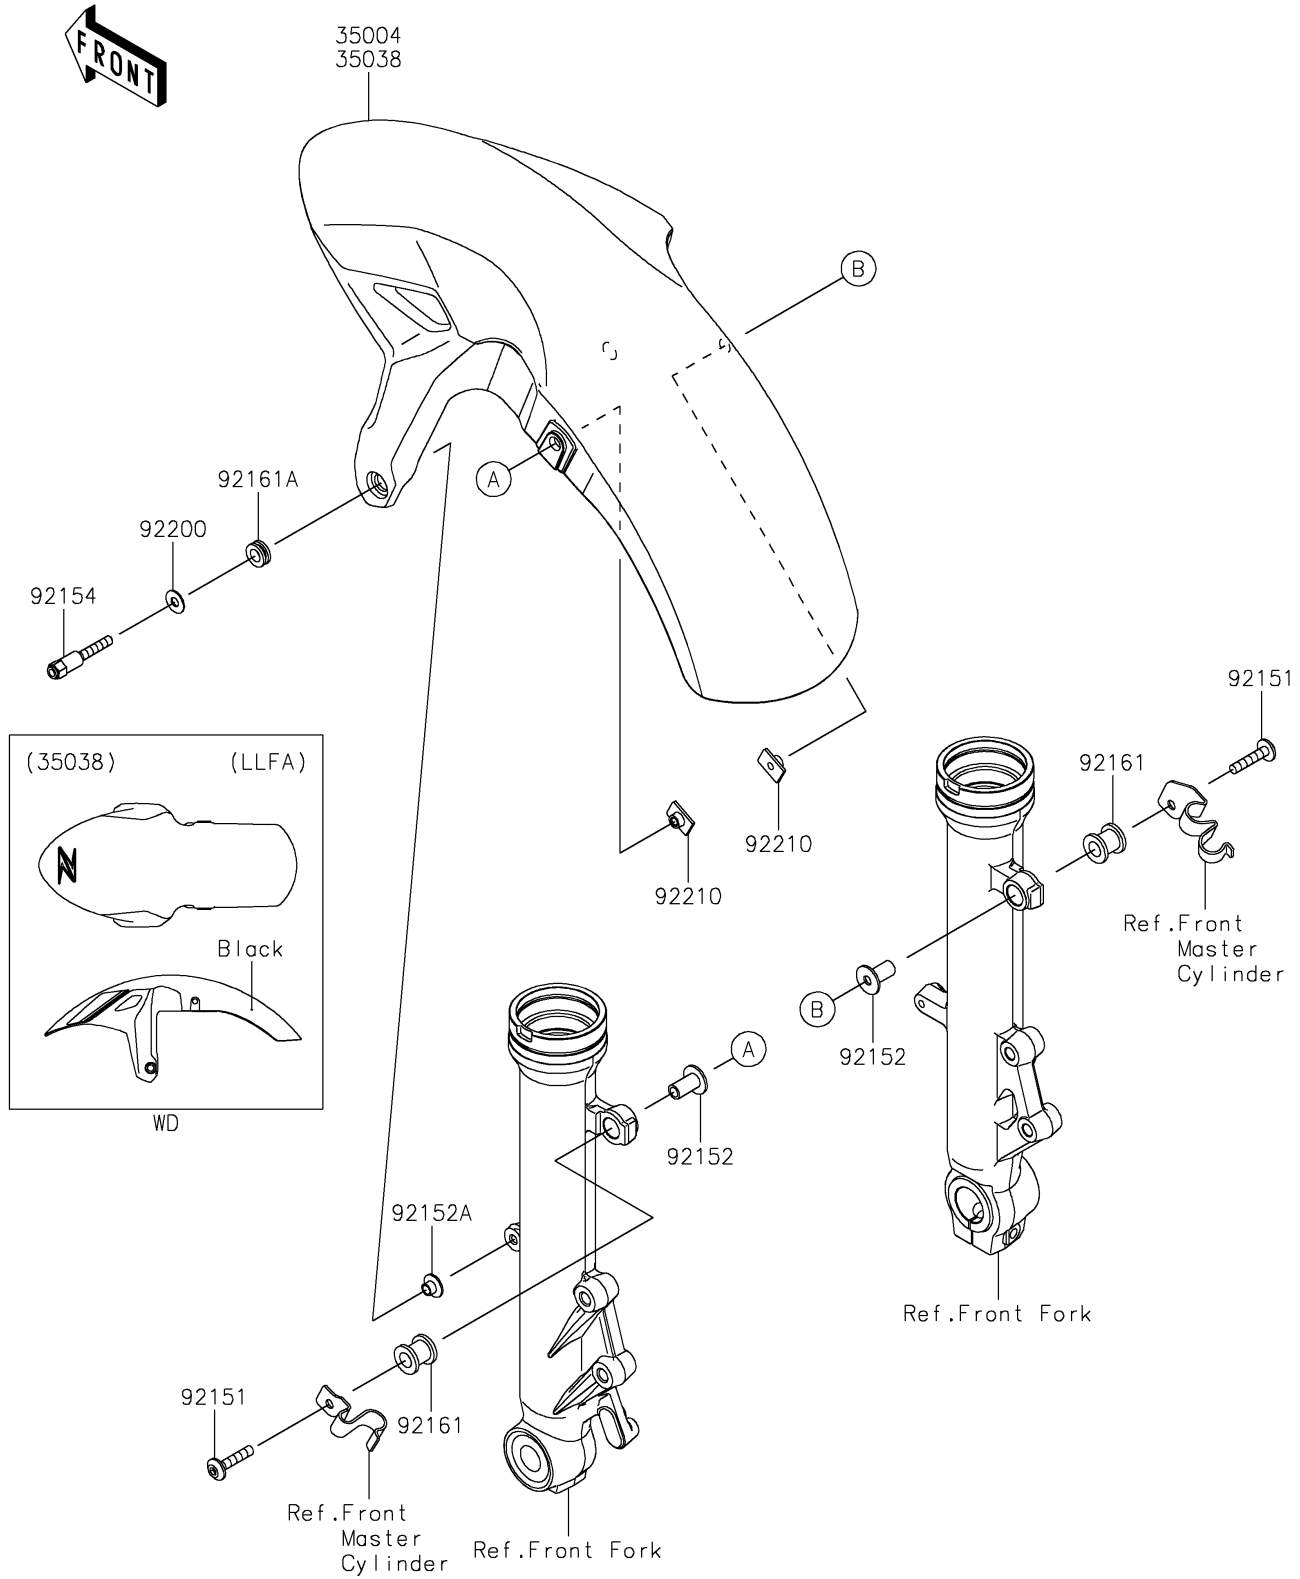

2020 Z650 PARTS DIAGRAM

Front Fender(s)

F2171

2020 Z650 PARTS LIST

Front Fender(s)

ITEM NAME	PART NUMBER	QUANTITY
FENDER-FRONT,M.F.S.BLACK (Ref # 35004)	35004-0358-739	1
BOLT,SOCKET,6X30 (Ref # 92151)	92151-1605	2
COLLAR,6.5X10X20.5 (Ref # 92152)	92152-1570	2
COLLAR,6.3X8.3X7.2 (Ref # 92152A)	92152-1602	2
BOLT (Ref # 92154)	92154-0324	2
DAMPER,10X20X18.9 (Ref # 92161)	92161-1406	2
DAMPER,8.3X16X6.4 (Ref # 92161A)	92161-1848	2
WASHER,6.5X16X1.0 (Ref # 92200)	92200-0796	2
NUT,PLATE,6MM (Ref # 92210)	92210-1352	2