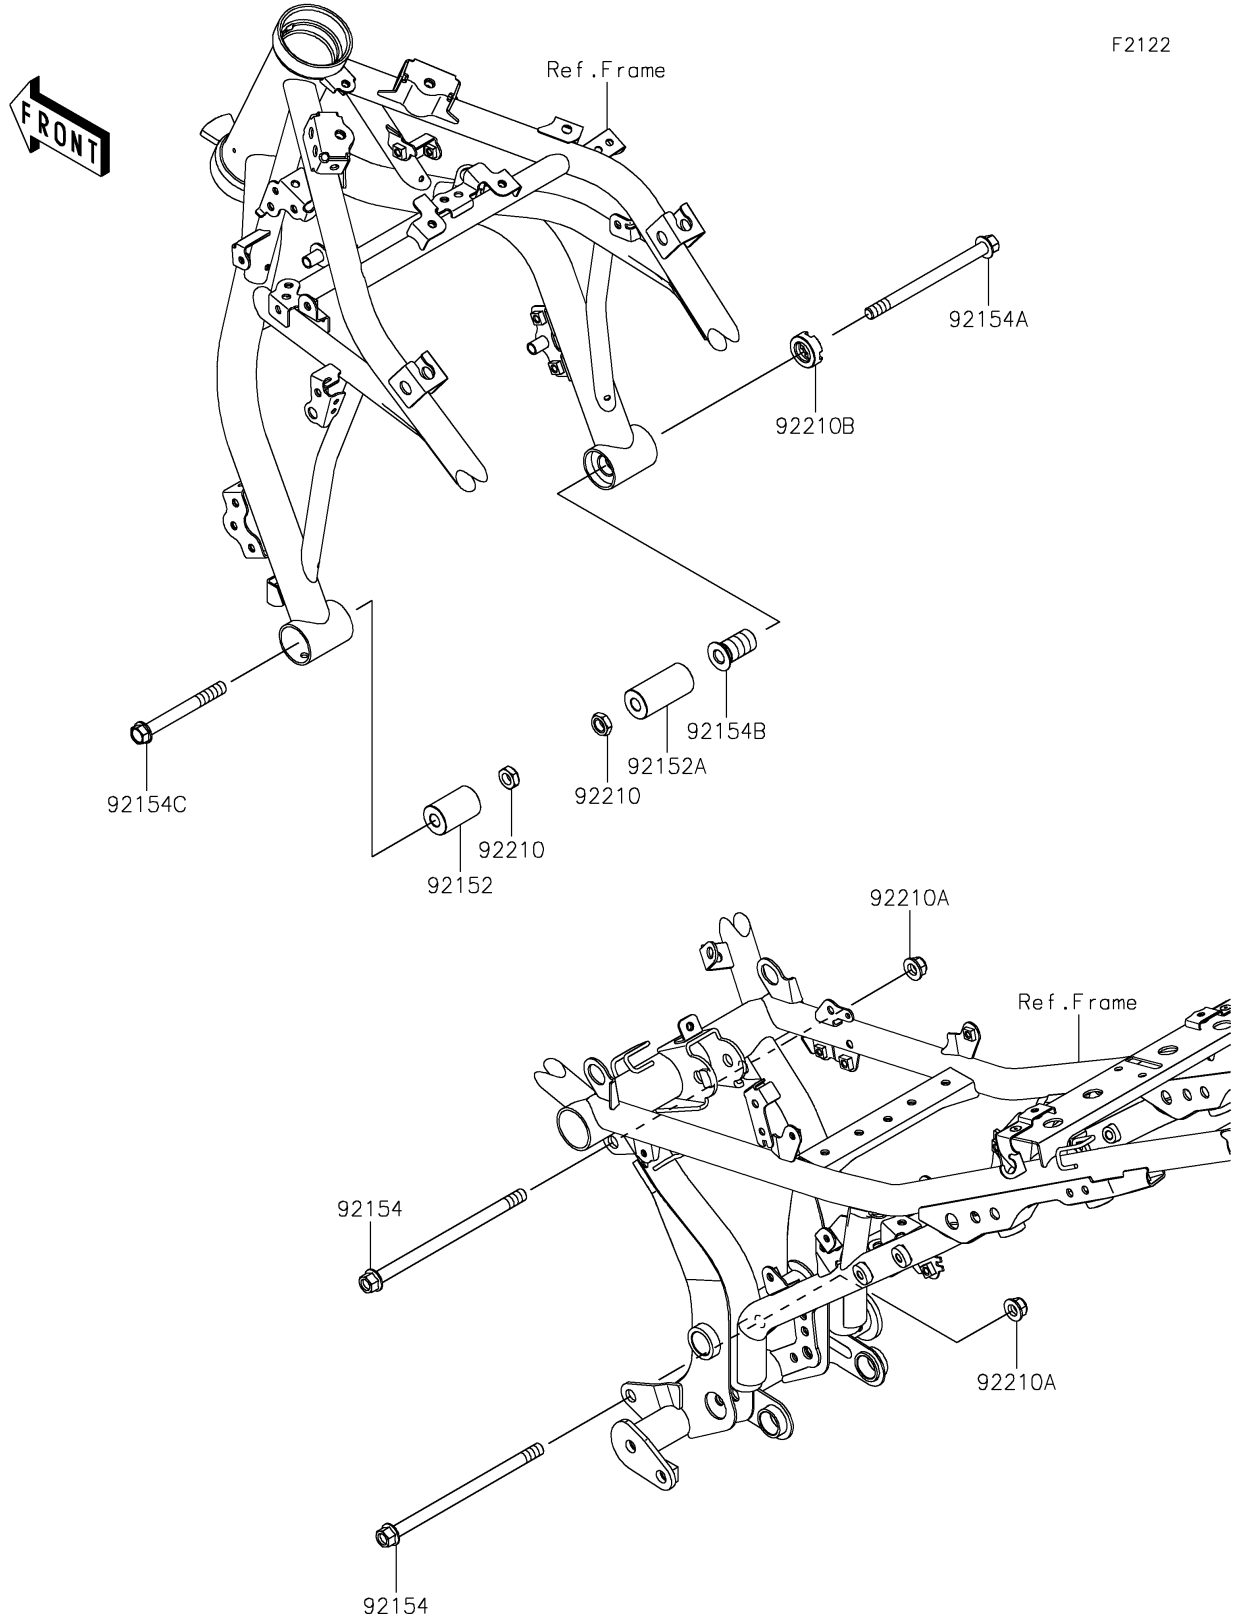

# 2020 Z650 PARTS DIAGRAM

## Engine Mount

## 2020 Z650 PARTS LIST

### Engine Mount

ITEM NAME	PART NUMBER	QUANTITY
COLLAR,10.5X26X40 (Ref # 92152)	92152-2230	1
COLLAR,10.5X26X54 (Ref # 92152A)	92152-2231	1
BOLT,FLANGED,10X170 (Ref # 92154)	92154-0840	2
BOLT,FLANGED,10X132 (Ref # 92154A)	92154-2167	1
BOLT,ADJUST,18X35 (Ref # 92154B)	92154-2168	1
BOLT,FLANGED,10X90 (Ref # 92154C)	92154-2645	1
NUT,LOCK,10MM (Ref # 92210)	92210-0784	2
NUT,LOCK,FLANGED,10MM (Ref # 92210A)	92210-1081	2
NUT,18MM (Ref # 92210B)	92210-1203	1