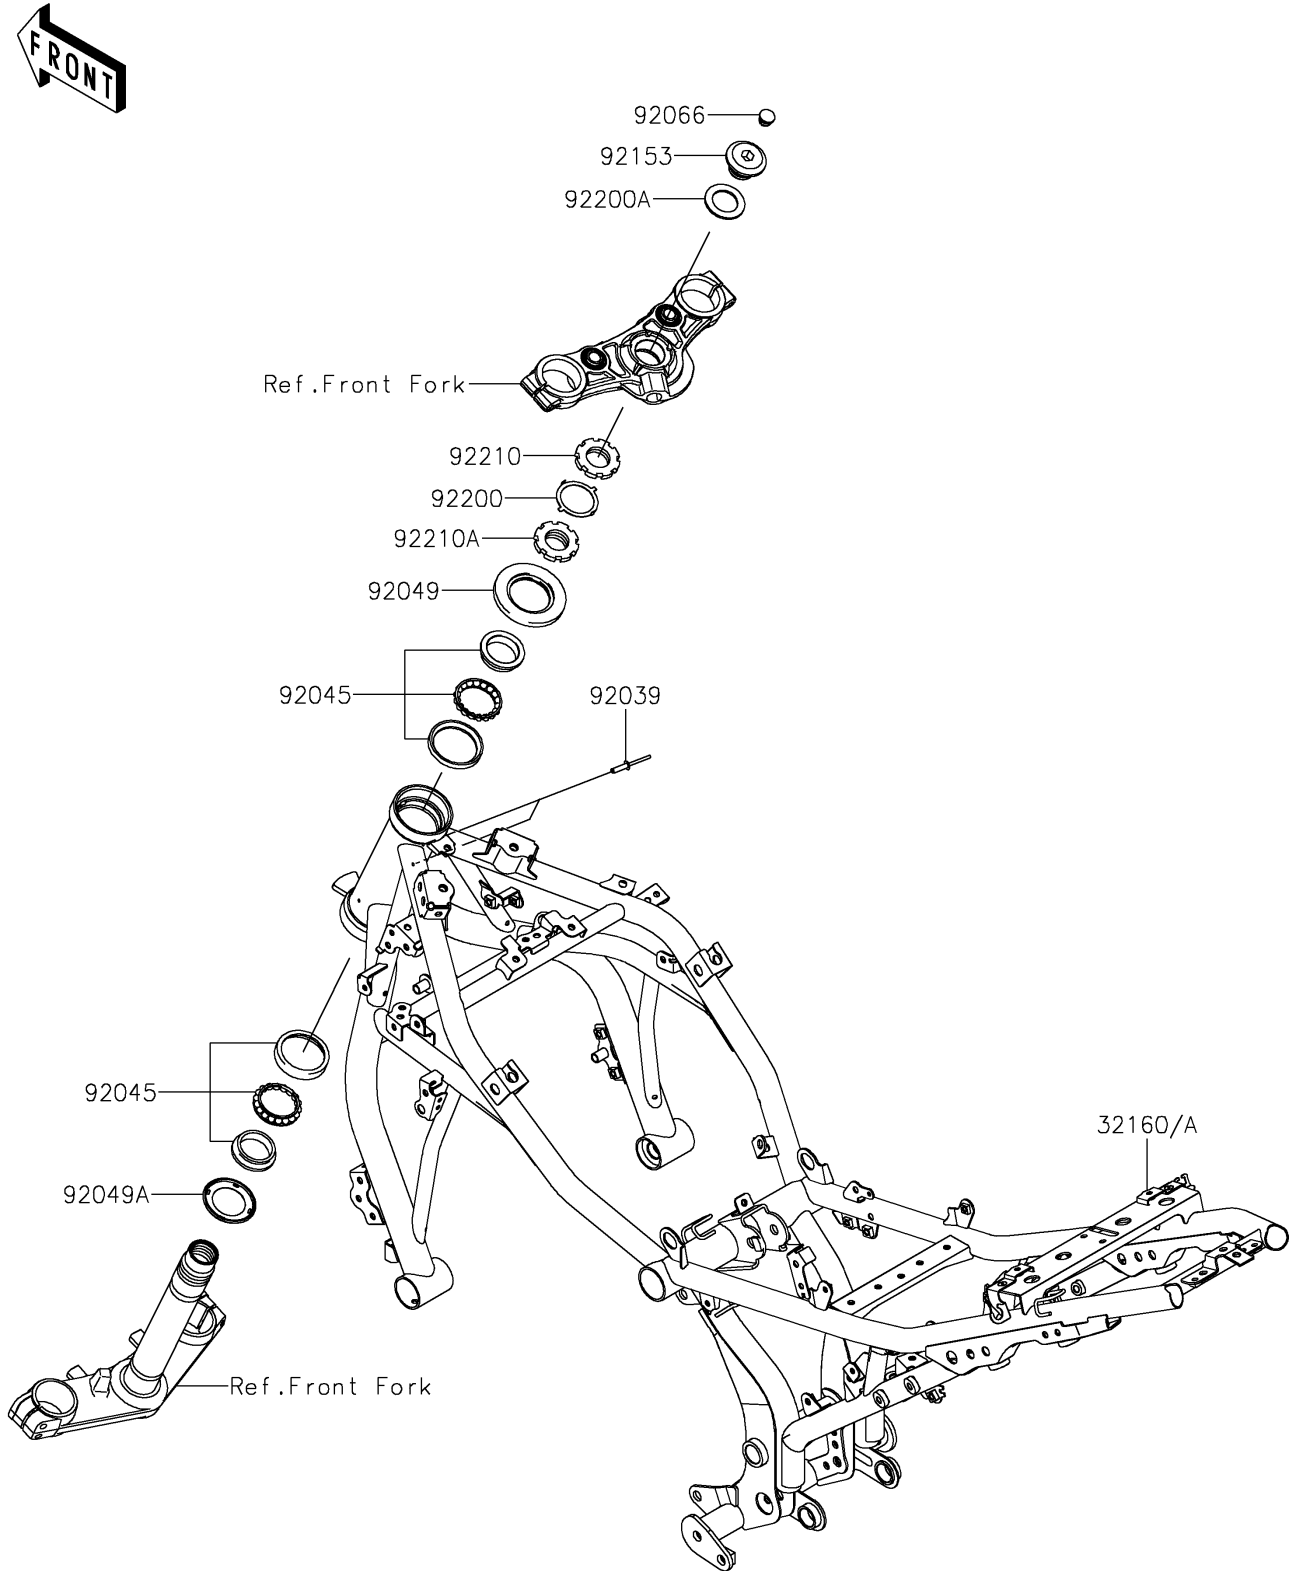

2020 Z650 PARTS DIAGRAM

Frame

F2120

2020 Z650 PARTS LIST

Frame

ITEM NAME	PART NUMBER	QUANTITY
FRAME-COMP,F.S.BLACK (Ref # 32160)	32160-1855-18R	1
RIVET (Ref # 92039)	92039-1251	2
BEARING-BALL,SF07A17PX1V1 (Ref # 92045)	92045-1384	2
SEAL-OIL (Ref # 92049)	92049-0131	1
SEAL-OIL (Ref # 92049A)	92049-0137	1
PLUG (Ref # 92066)	92066-0071	1
BOLT,26MM (Ref # 92153)	92153-0474	1
WASHER (Ref # 92200)	92200-0036	1
WASHER,27X42X2.3 (Ref # 92200A)	92200-0753	1
NUT,STEERING STEM,35MM (Ref # 92210)	92210-0534	1
NUT,STEERING STEM,35MM (Ref # 92210A)	92210-0535	1