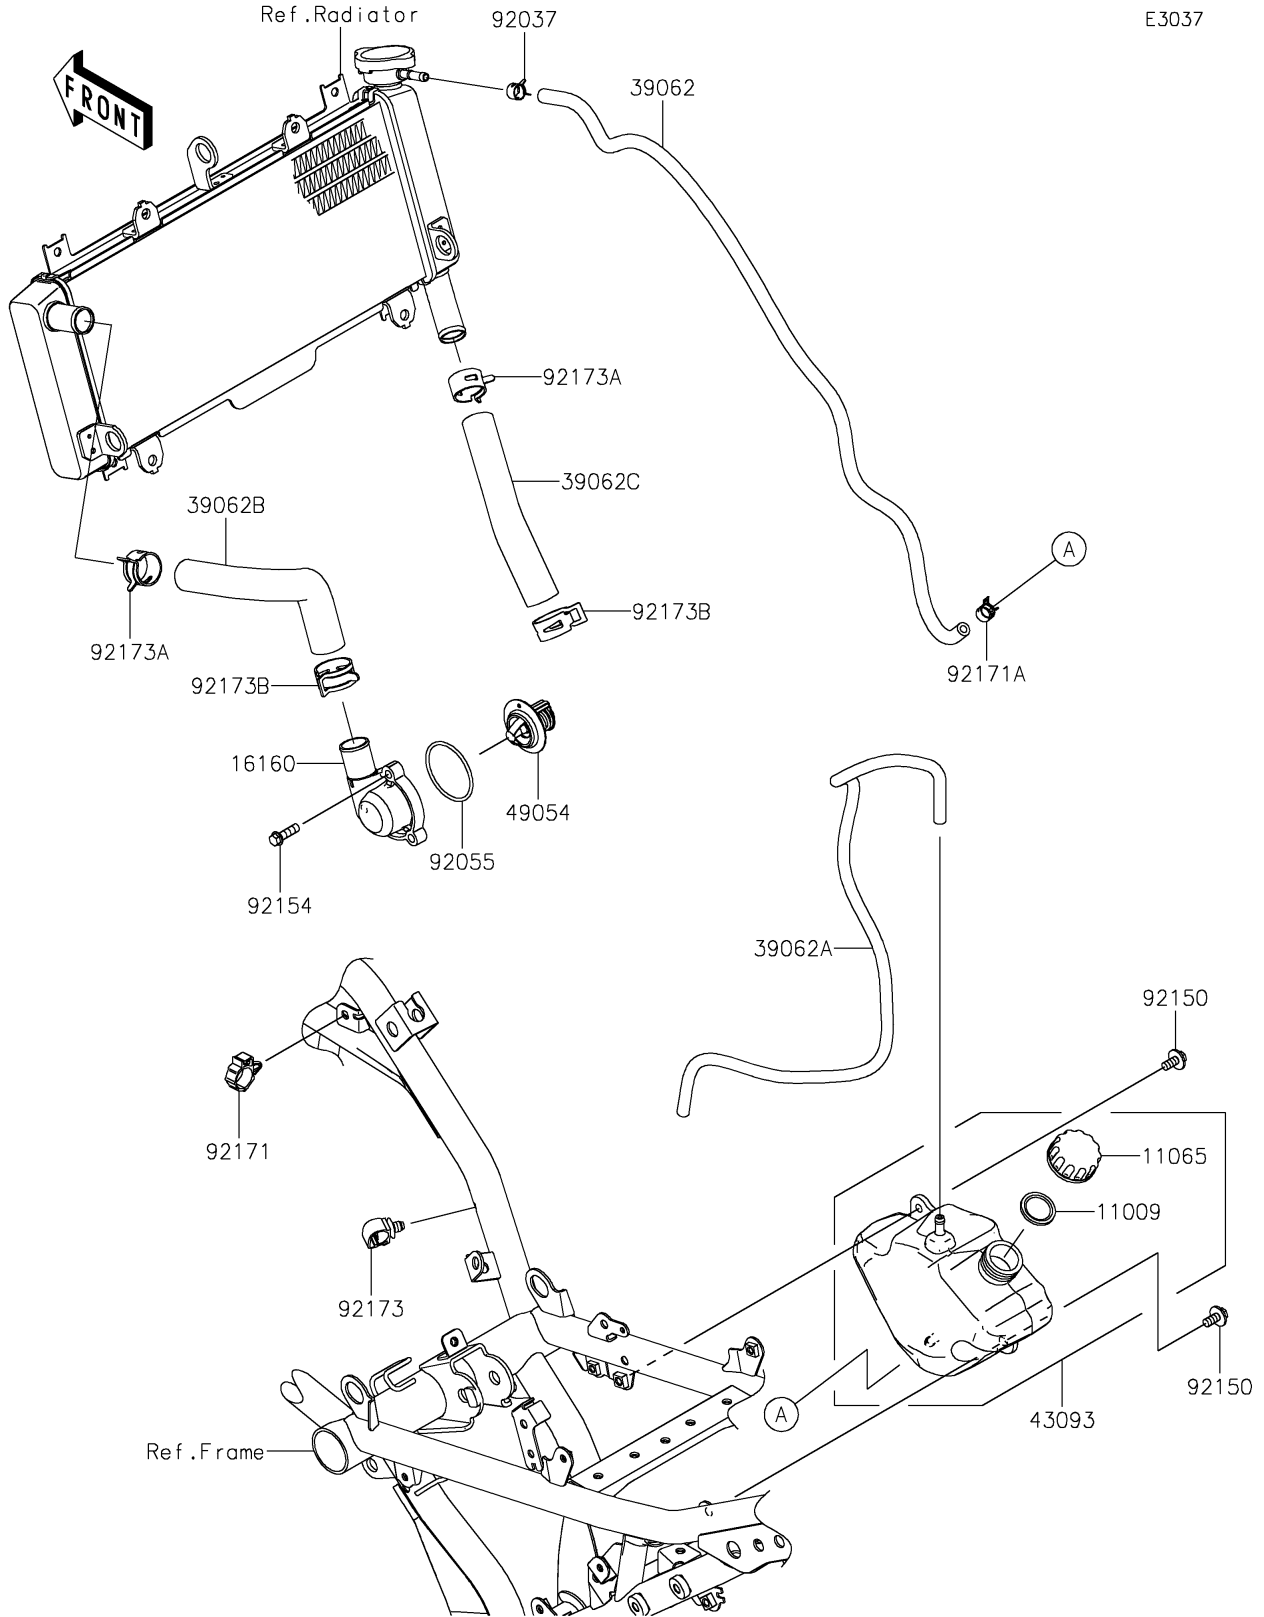

2020 Z650 PARTS DIAGRAM

Water Pipe

2020 Z650 PARTS LIST

Water Pipe

ITEM NAME	PART NUMBER	QUANTITY
GASKET,RESERVOIR TANK CAP (Ref # 11009)	11009-1145	1
CAP (Ref # 11065)	11065-0962	1
BODY,THERMO (Ref # 16160)	16160-0793	1
HOSE-COOLING,RADI.-RESERVOIR (Ref # 39062)	39062-0745	1
HOSE-COOLING,BREATHER (Ref # 39062A)	39062-0746	1
HOSE-COOLING,HEAD-RADIATOR (Ref # 39062B)	39062-0747	1
HOSE-COOLING,RADIATOR-PUMP (Ref # 39062C)	39062-0748	1
RESERVOIR-ASSY-TANK (Ref # 43093)	43093-0003	1
THERMOSTAT (Ref # 49054)	49054-0001	1
CLAMP (Ref # 92037)	92037-2113	1
RING-O,44.7X2.4 (Ref # 92055)	92055-0160	1
BOLT,6X14 (Ref # 92150)	92150-1340	2
BOLT,FLANGED,6X20 (Ref # 92154)	92154-1778	3
CLAMP,BRAKE HOSE (Ref # 92171)	92171-0316	1
CLAMP,10.5X8X0.7 (Ref # 92171A)	92171-1992	1
CLAMP,12MM DIA. (Ref # 92173)	92173-0736	1
CLAMP (Ref # 92173A)	92173-1567	2
CLAMP (Ref # 92173B)	92173-1688	2