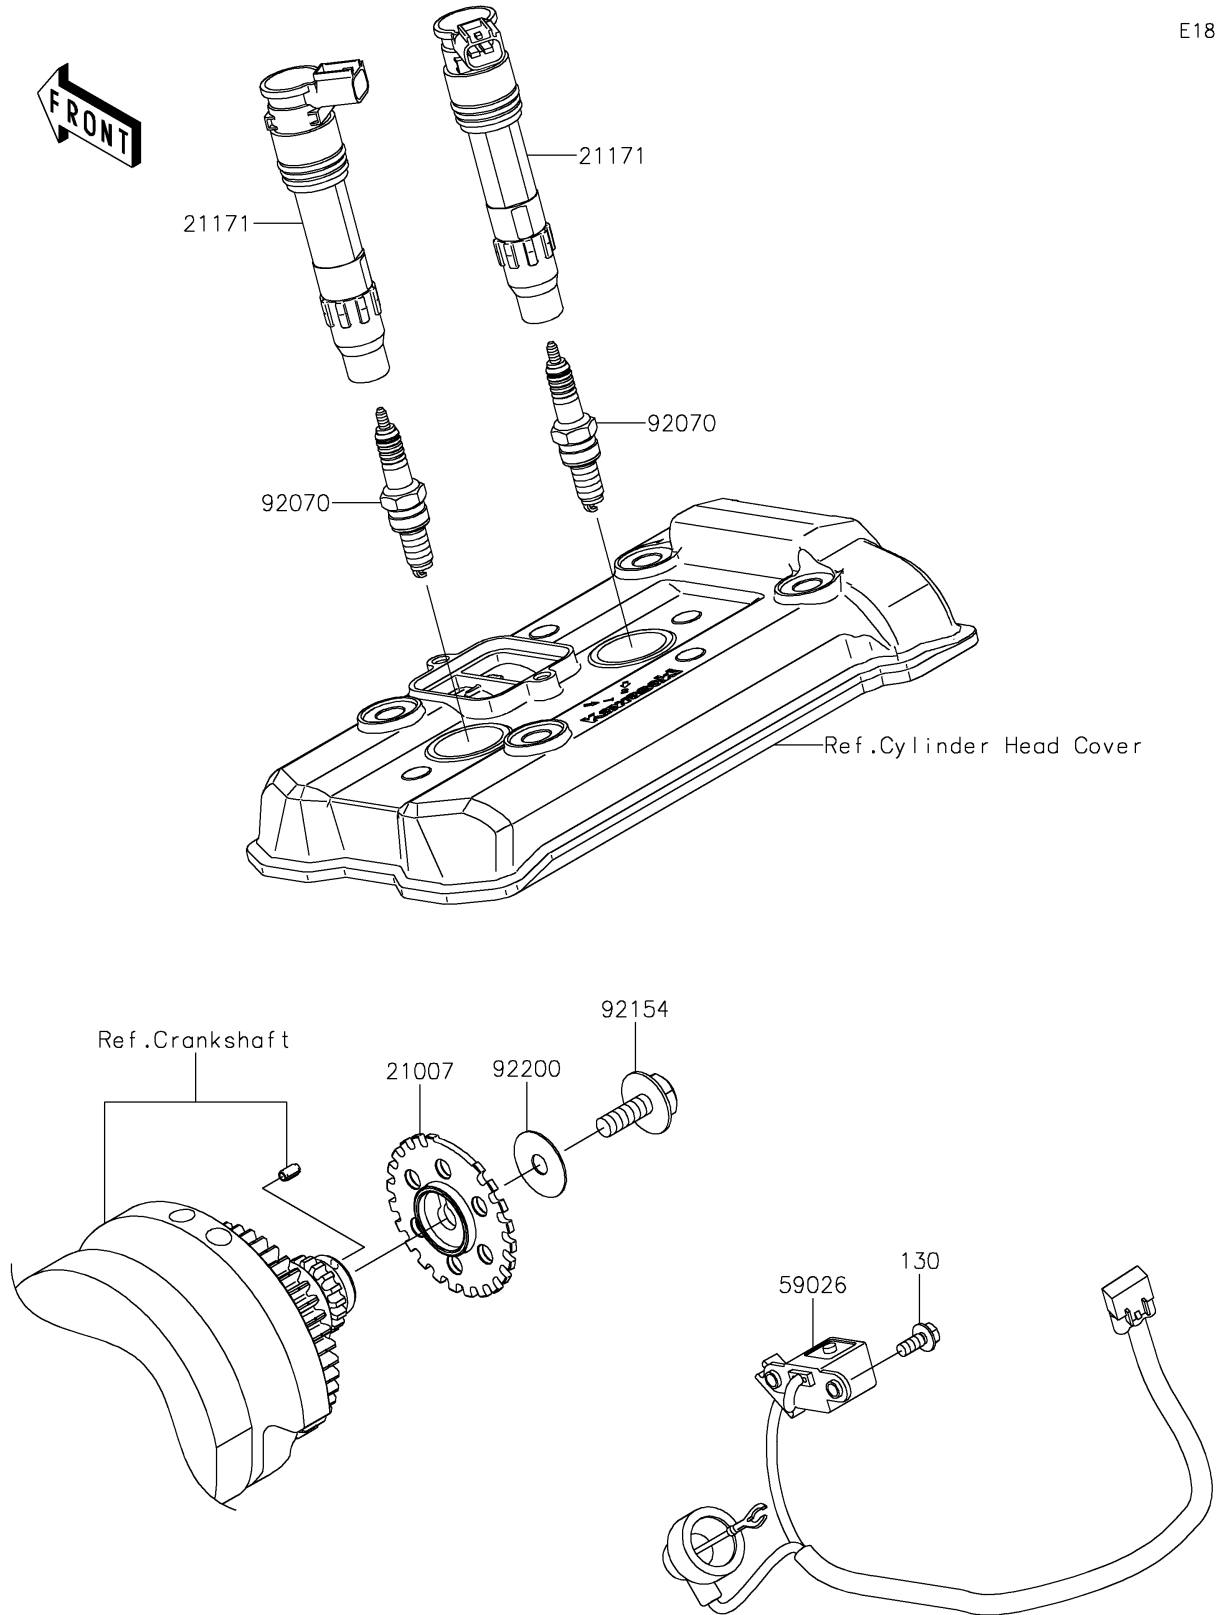

# 2020 Z650 PARTS DIAGRAM

## Ignition System

E1830

## 2020 Z650 PARTS LIST

### Ignition System

ITEM NAME	PART NUMBER	QUANTITY
BOLT-FLANGED,5X12 (Ref # 130)	130BA0512	2
ROTOR,PULSING (Ref # 21007)	21007-0053	1
COIL-ASSY-IGNITION (Ref # 21171)	21171-0033	2
COIL-PULSING (Ref # 59026)	59026-0045	1
PLUG-SPARK,CR9EIA(NGK) (Ref # 92070)	92070-0014	2
BOLT,FLANGED,8X23 (Ref # 92154)	92154-0187	1
WASHER,8.5X28X0.8 (Ref # 92200)	92200-0274	1