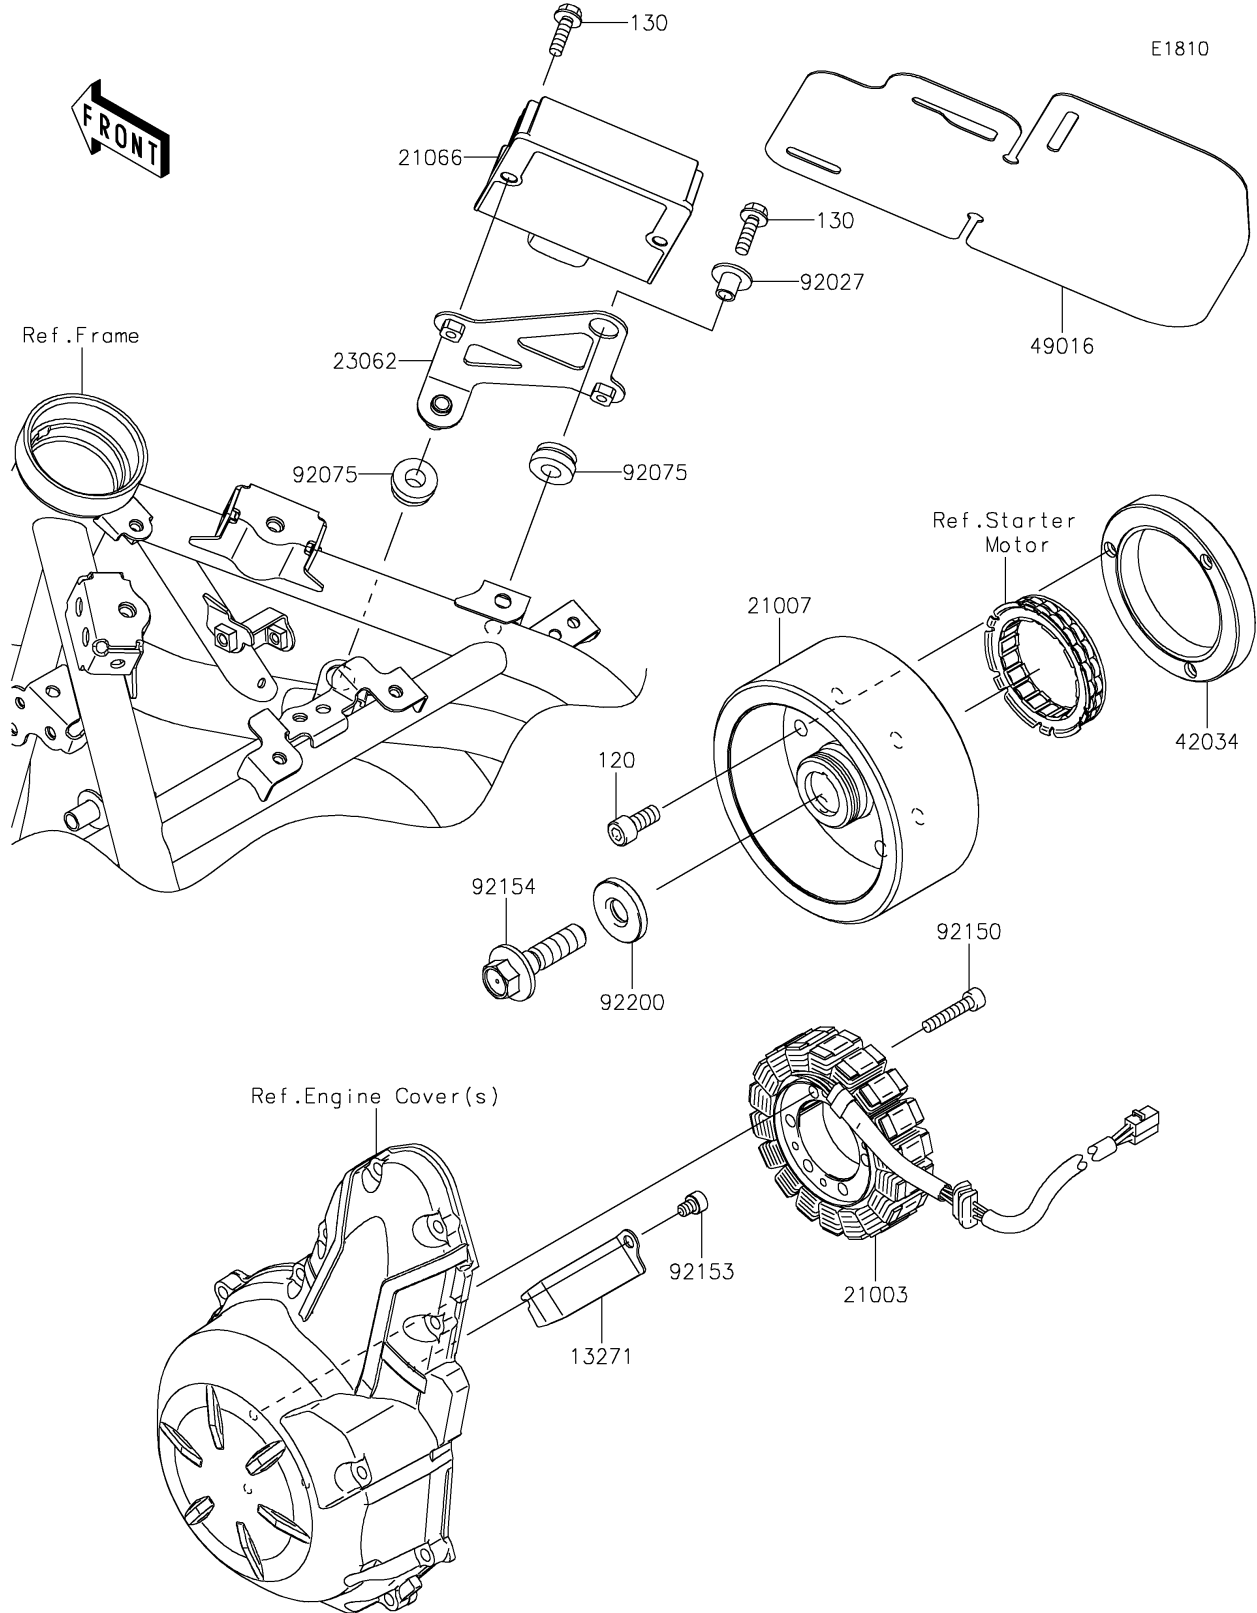

2020 Z650 PARTS DIAGRAM

Generator

2020 Z650 PARTS LIST

Generator

ITEM NAME	PART NUMBER	QUANTITY
BOLT-SOCKET,8X18 (Ref # 120)	120CA0818	3
BOLT-FLANGED,6X20 (Ref # 130)	130BA0620	3
PLATE (Ref # 13271)	13271-0952	1
STATOR (Ref # 21003)	21003-0164	1
ROTOR (Ref # 21007)	21007-0601	1
REGULATOR-VOLTAGE (Ref # 21066)	21066-0750	1
BRACKET-COMP,REGULATOR (Ref # 23062)	23062-0870	1
COUPLING (Ref # 42034)	42034-1143	1
COVER-SEAL (Ref # 49016)	49016-0680	1
COLLAR,FLANGED,L=12.1,BLACK (Ref # 92027)	92027-1651	1
DAMPER (Ref # 92075)	92075-277	2
BOLT,SOCKET,6X30 (Ref # 92150)	92150-1433	3
BOLT,SOCKET,6X8 (Ref # 92153)	92153-1414	1
BOLT,FLANGED,12X45 (Ref # 92154)	92154-1812	1
WASHER,12X33X5 (Ref # 92200)	92200-0220	1