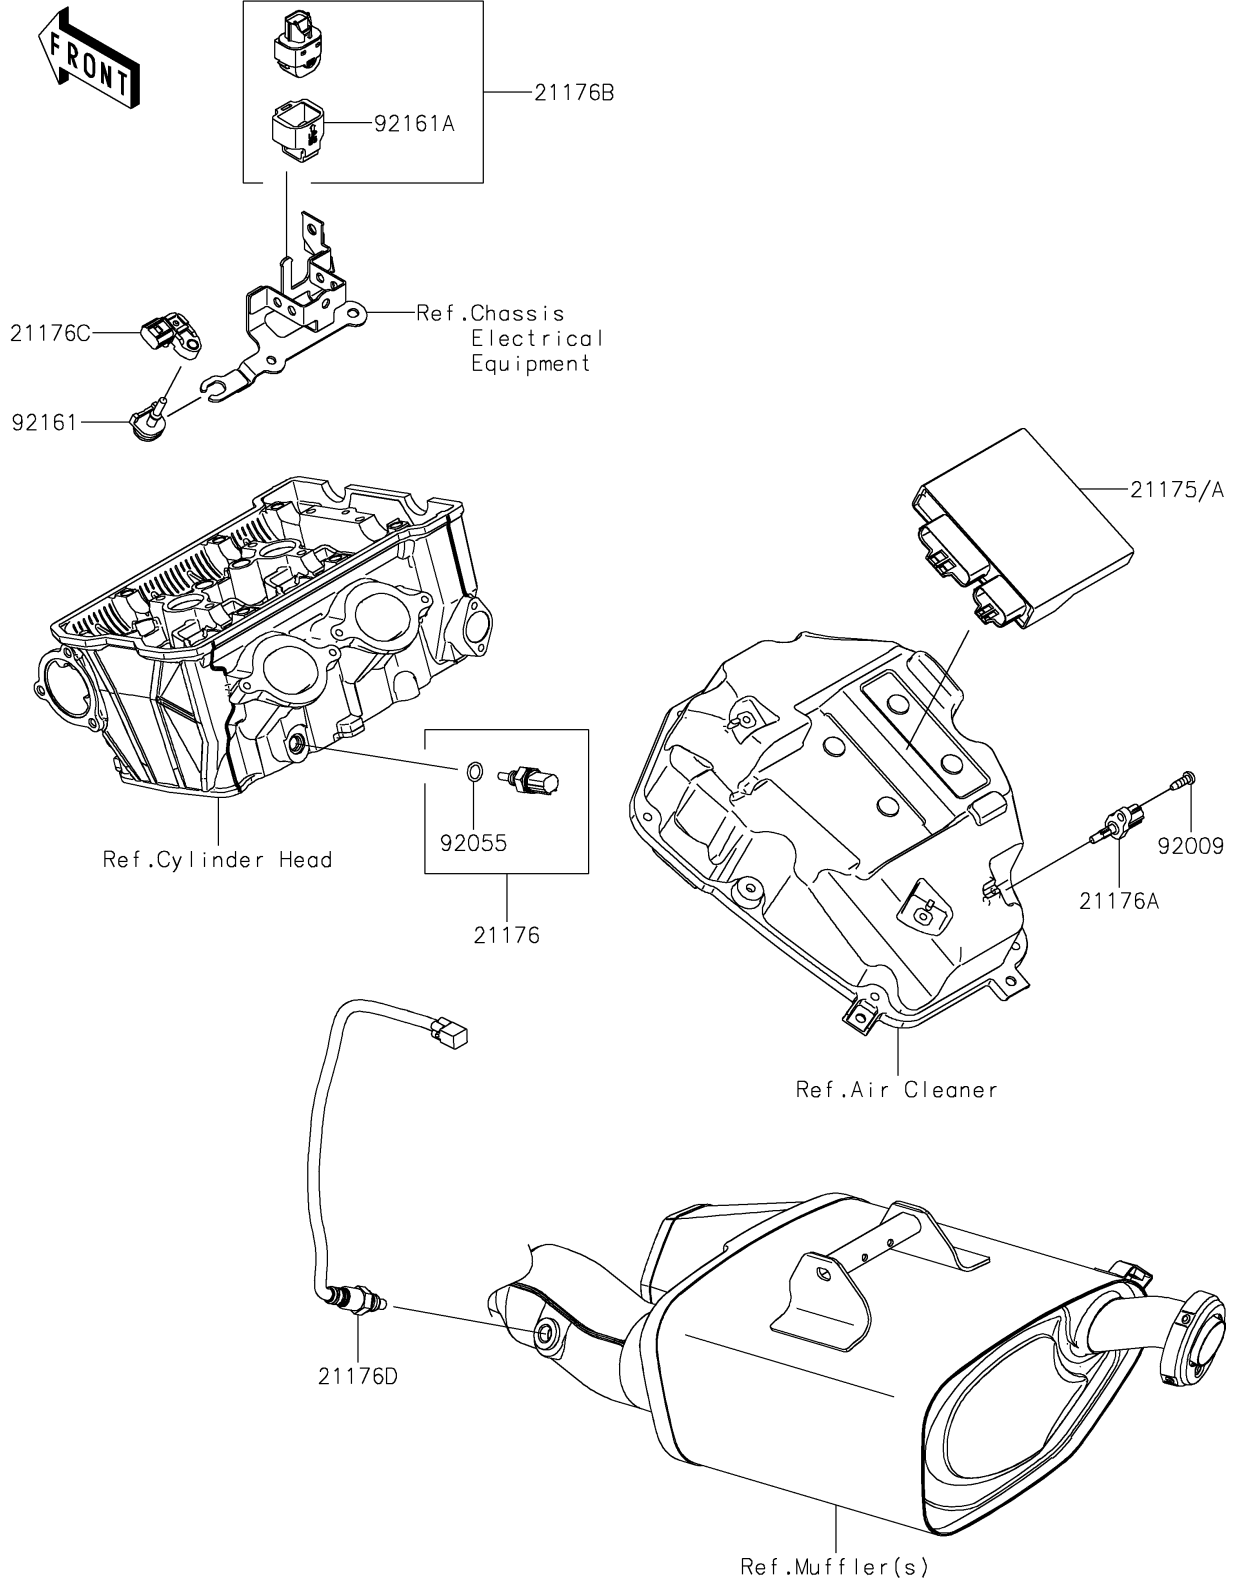

2020 Z650 PARTS DIAGRAM

Fuel Injection

E1530

2020 Z650 PARTS LIST

Fuel Injection

ITEM NAME	PART NUMBER	QUANTITY
CONTROL UNIT-ELECTRONIC (Ref # 21175)	21175-1187	1
SENSOR,WATER TEMP (Ref # 21176)	21176-0009	1
SENSOR,AIR TEMPERATURE (Ref # 21176A)	21176-0048	1
SENSOR,VEHICLE-DOWN (Ref # 21176B)	21176-0704	1
SENSOR,PRESSURE (Ref # 21176C)	21176-0906	1
SENSOR,OXYGEN (Ref # 21176D)	21176-0968	1
SCREW,TAPPING,5X16 (Ref # 92009)	92009-1984	1
RING-O,9.5X1.9 (Ref # 92055)	92055-0016	1
DAMPER (Ref # 92161)	92161-0673	1
DAMPER (Ref # 92161A)	92161-0951	1