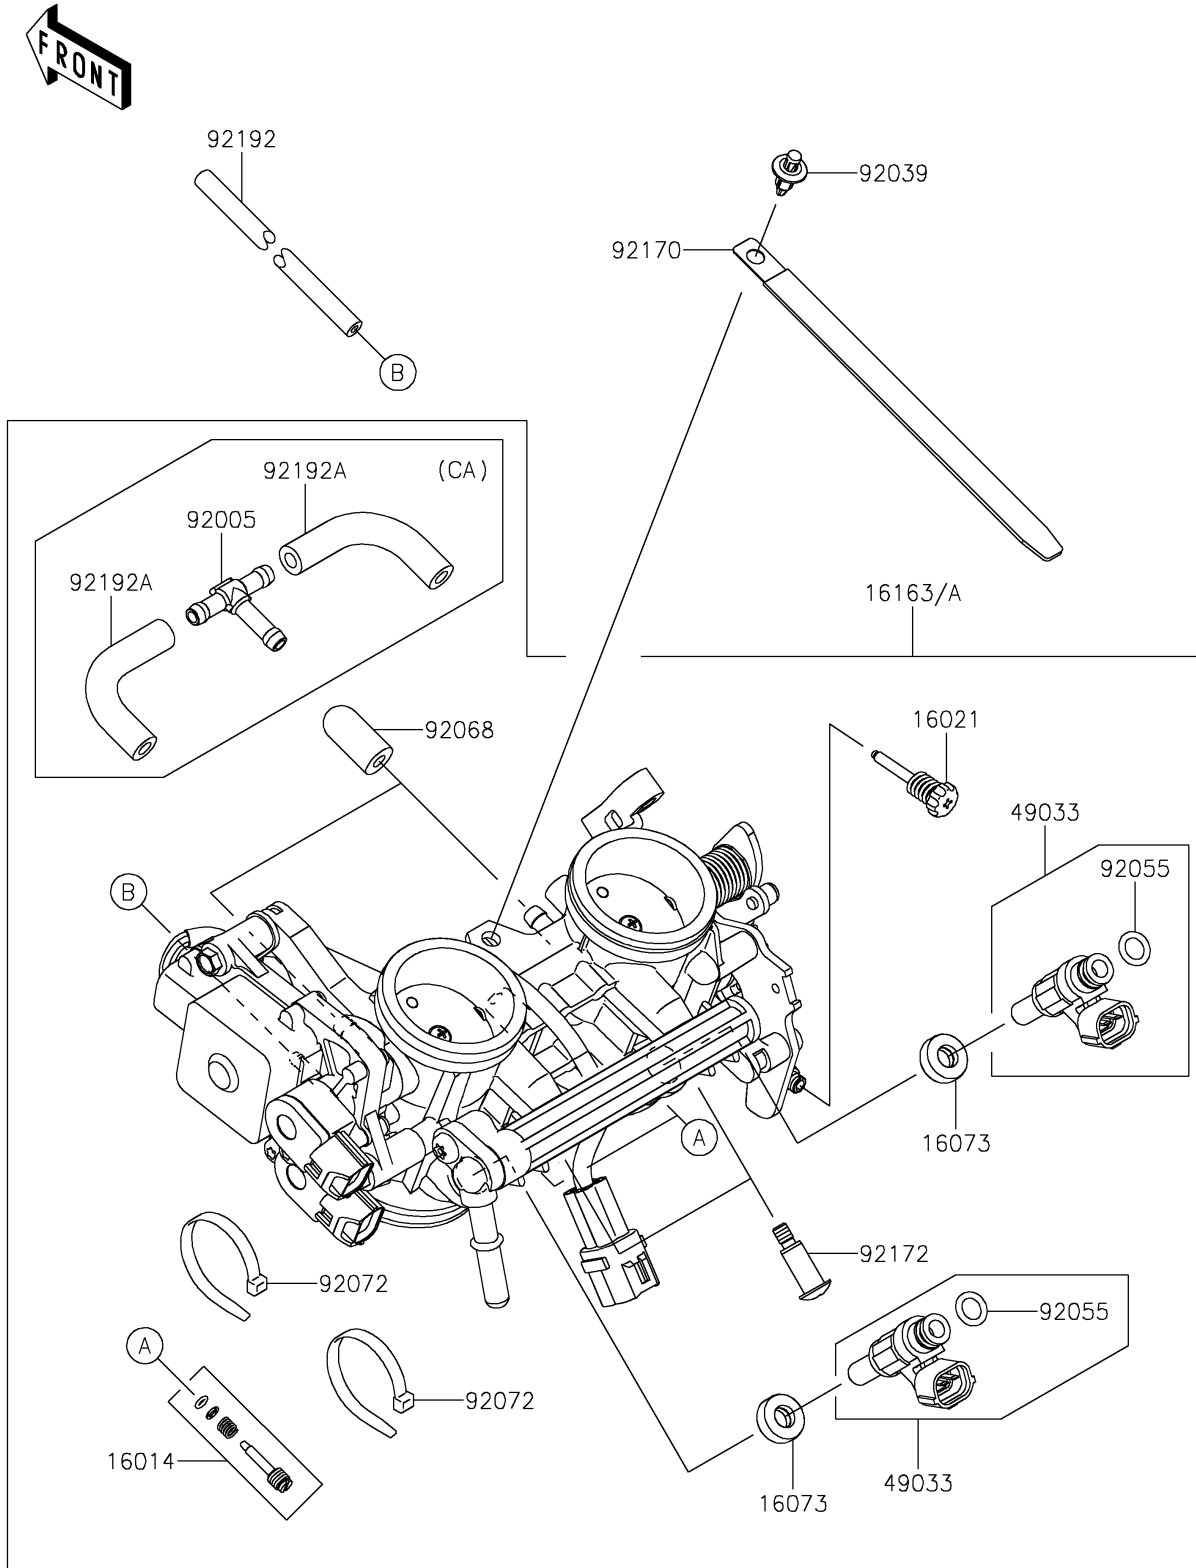

2020 Z650 PARTS DIAGRAM

Throttle

E1510

2020 Z650 PARTS LIST

Throttle

ITEM NAME	PART NUMBER	QUANTITY
SCREW-PILOT AIR (Ref # 16014)	16014-0002	2
SCREW-THROTTLE STOP (Ref # 16021)	16021-0033	1
INSULATOR (Ref # 16073)	16073-0129	2
THROTTLE-ASSY (Ref # 16163)	16163-0875	1
NOZZLE-INJECTION (Ref # 49033)	49033-0568	2
RIVET (Ref # 92039)	92039-0707	1
RING-O,INJECTION NOZZLE (Ref # 92055)	92055-0124	2
PLUG,12X25 (Ref # 92068)	92068-006	2
BAND,SUB-HARNESS (Ref # 92072)	92072-0012	2
CLAMP,L=150 (Ref # 92170)	92170-1114	1
SCREW,PIPE INJECTION (Ref # 92172)	92172-0064	2
TUBE,3X6.7X300 (Ref # 92192)	92192-0977	1