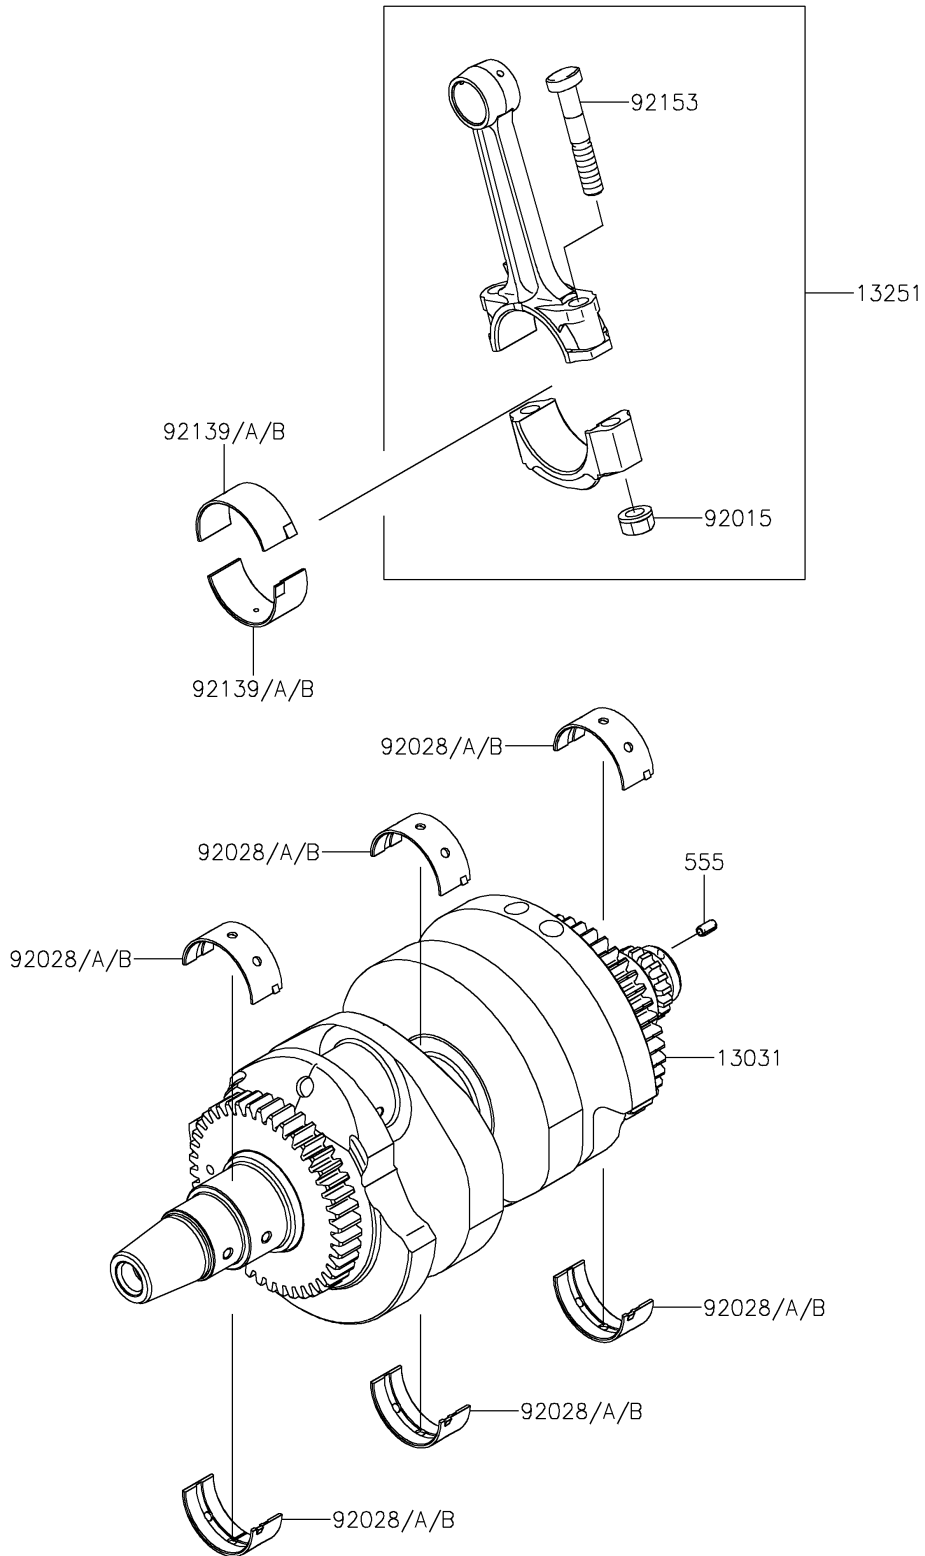

# 2020 Z650 PARTS DIAGRAM

Crankshaft

E1321

## 2020 Z650 PARTS LIST

### Crankshaft

ITEM NAME	PART NUMBER	QUANTITY
CRANKSHAFT-COMP (Ref # 13031)	13031-0149	1
ROD-ASSY-CONNECTING,K (Ref # 13251)	13251-0010-KK	2
PIN-SPRING,4X8 (Ref # 555)	555A0408	1
NUT,FLANGED,8MM (Ref # 92015)	92015-1311	4
BUSHING,CRANKSHAFT,BLUE (Ref # 92028)	92028-1903	6
BUSHING,CRANKSHAFT,BLACK (Ref # 92028A)	92028-1904	AR
BUSHING,CRANKSHAFT,BROWN (Ref # 92028B)	92028-1905	AR
BUSHING,CON-ROD,BLUE (Ref # 92139)	92139-0114	4
BUSHING,CON-ROD,BLACK (Ref # 92139A)	92139-0115	AR
BUSHING,CON-ROD,BROWN (Ref # 92139B)	92139-0116	AR
BOLT,CON-ROD,8X49 (Ref # 92153)	92153-0957	4