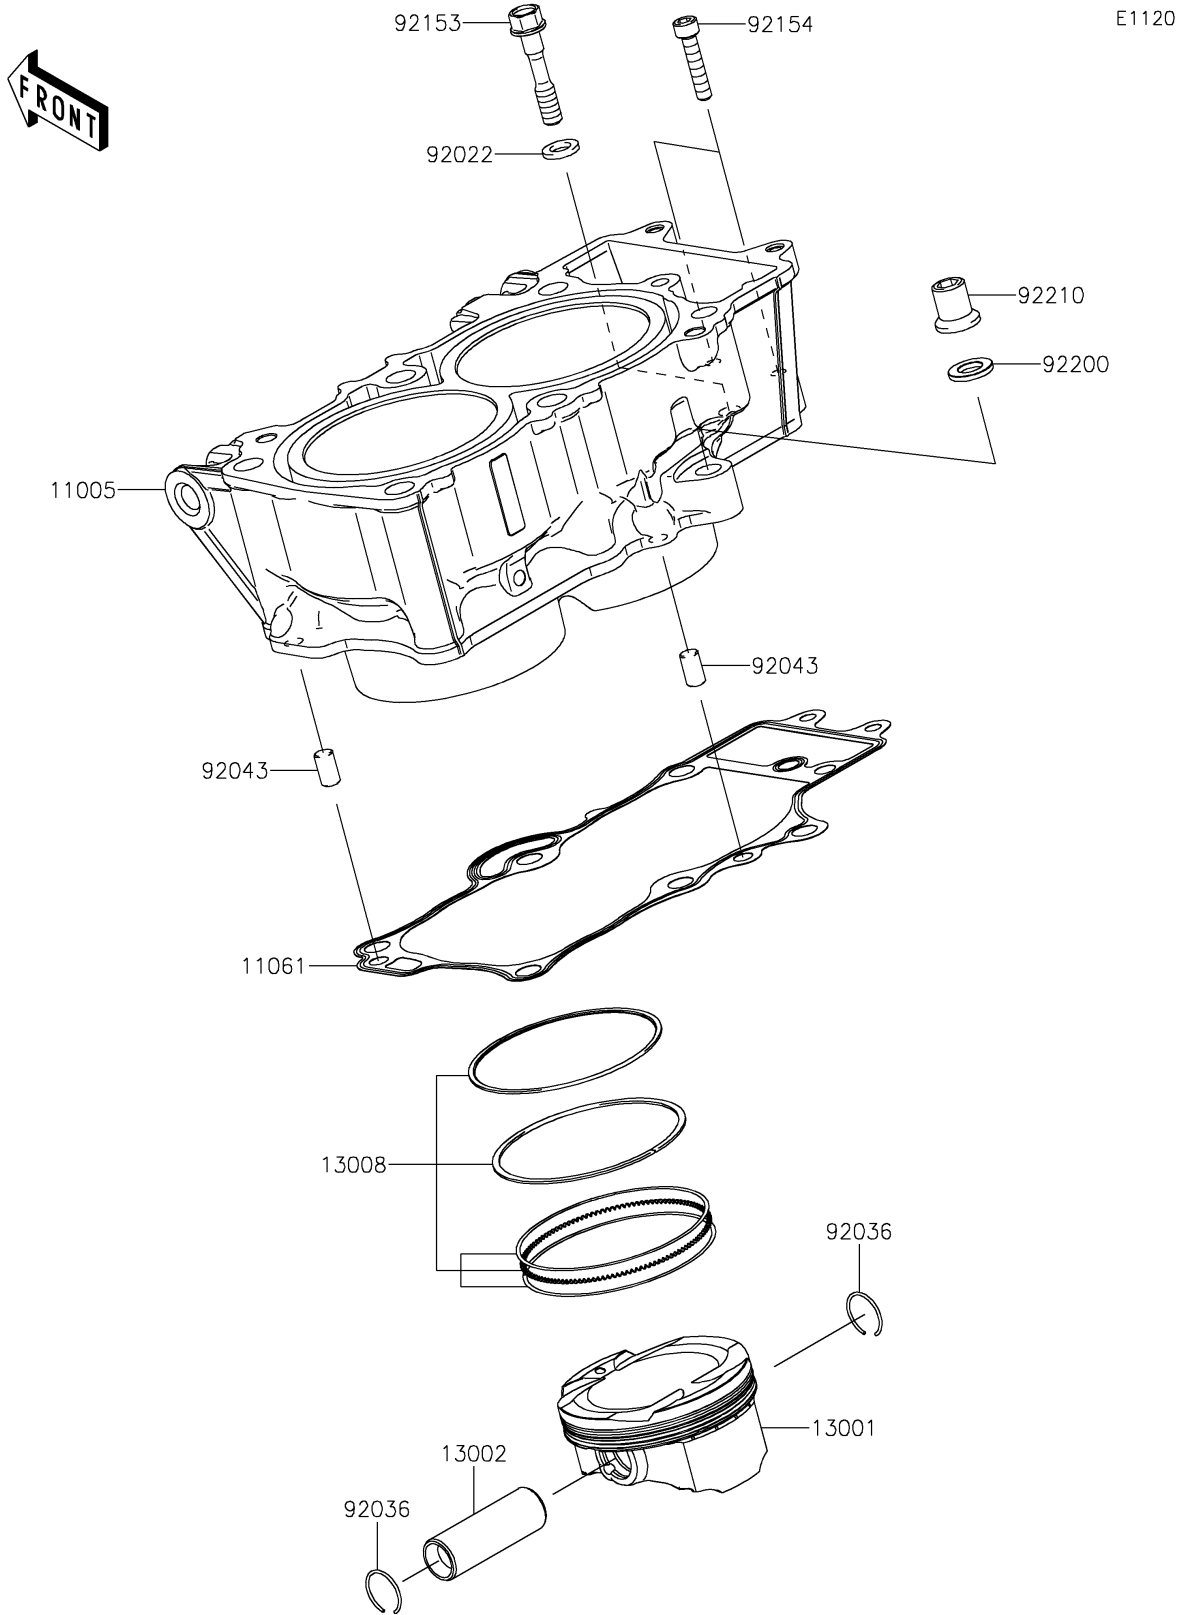

2020 Z650 PARTS DIAGRAM

Cylinder/Piston(s)

2020 Z650 PARTS LIST

Cylinder/Piston(s)

ITEM NAME	PART NUMBER	QUANTITY
CYLINDER-ENGINE (Ref # 11005)	11005-0666	1
GASKET,CYLINDER BASE (Ref # 11061)	11061-1207	1
PISTON-ENGINE (Ref # 13001)	13001-0786	2
PIN-PISTON (Ref # 13002)	13002-0007	2
RING-SET-PISTON (Ref # 13008)	13008-1196	2
WASHER,9X15.5X2 (Ref # 92022)	92022-1401	1
RING-SNAP,PISTON PIN (Ref # 92036)	92036-008	4
PIN,8X14 (Ref # 92043)	92043-1567	2
BOLT,8X43 (Ref # 92153)	92153-1011	1
BOLT,SOCKET,6X30 (Ref # 92154)	92154-0116	2
WASHER,10.5X19X2.3 (Ref # 92200)	92200-0363	1
NUT (Ref # 92210)	92210-0223	1