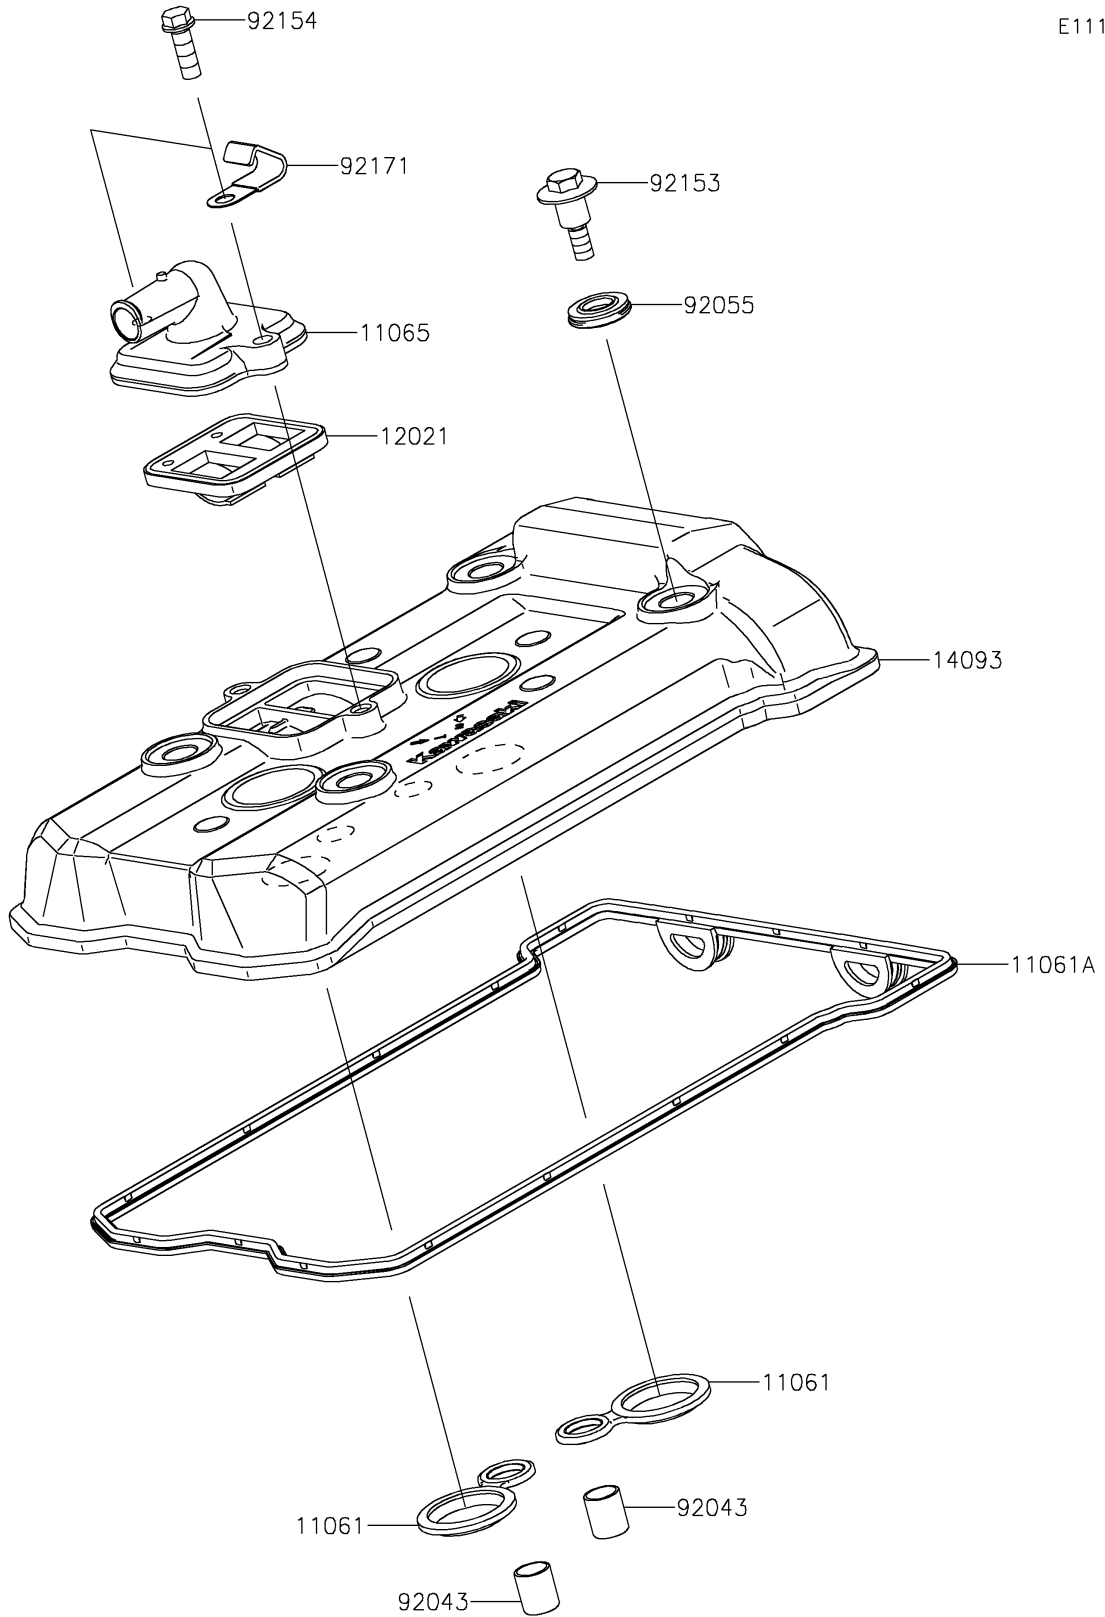

# 2020 Z650 PARTS DIAGRAM

## Cylinder Head Cover

E1112

### Cylinder Head Cover

ITEM NAME	PART NUMBER	QUANTITY
GASKET,SPARK PLUG HOLE (Ref # 11061)	11061-0105	2
GASKET,HEAD COVER (Ref # 11061A)	11061-1184	1
CAP (Ref # 11065)	11065-1320	1
VALVE-ASSY-REED (Ref # 12021)	12021-0708	1
COVER,HEAD (Ref # 14093)	14093-0501	1
PIN,10.1X12X14 (Ref # 92043)	92043-4009	2
RING-O (Ref # 92055)	92055-0187	4
BOLT,HEAD COVER (Ref # 92153)	92153-0793	4
BOLT,FLANGED,6X18 (Ref # 92154)	92154-1775	2
CLAMP (Ref # 92171)	92171-0813	1