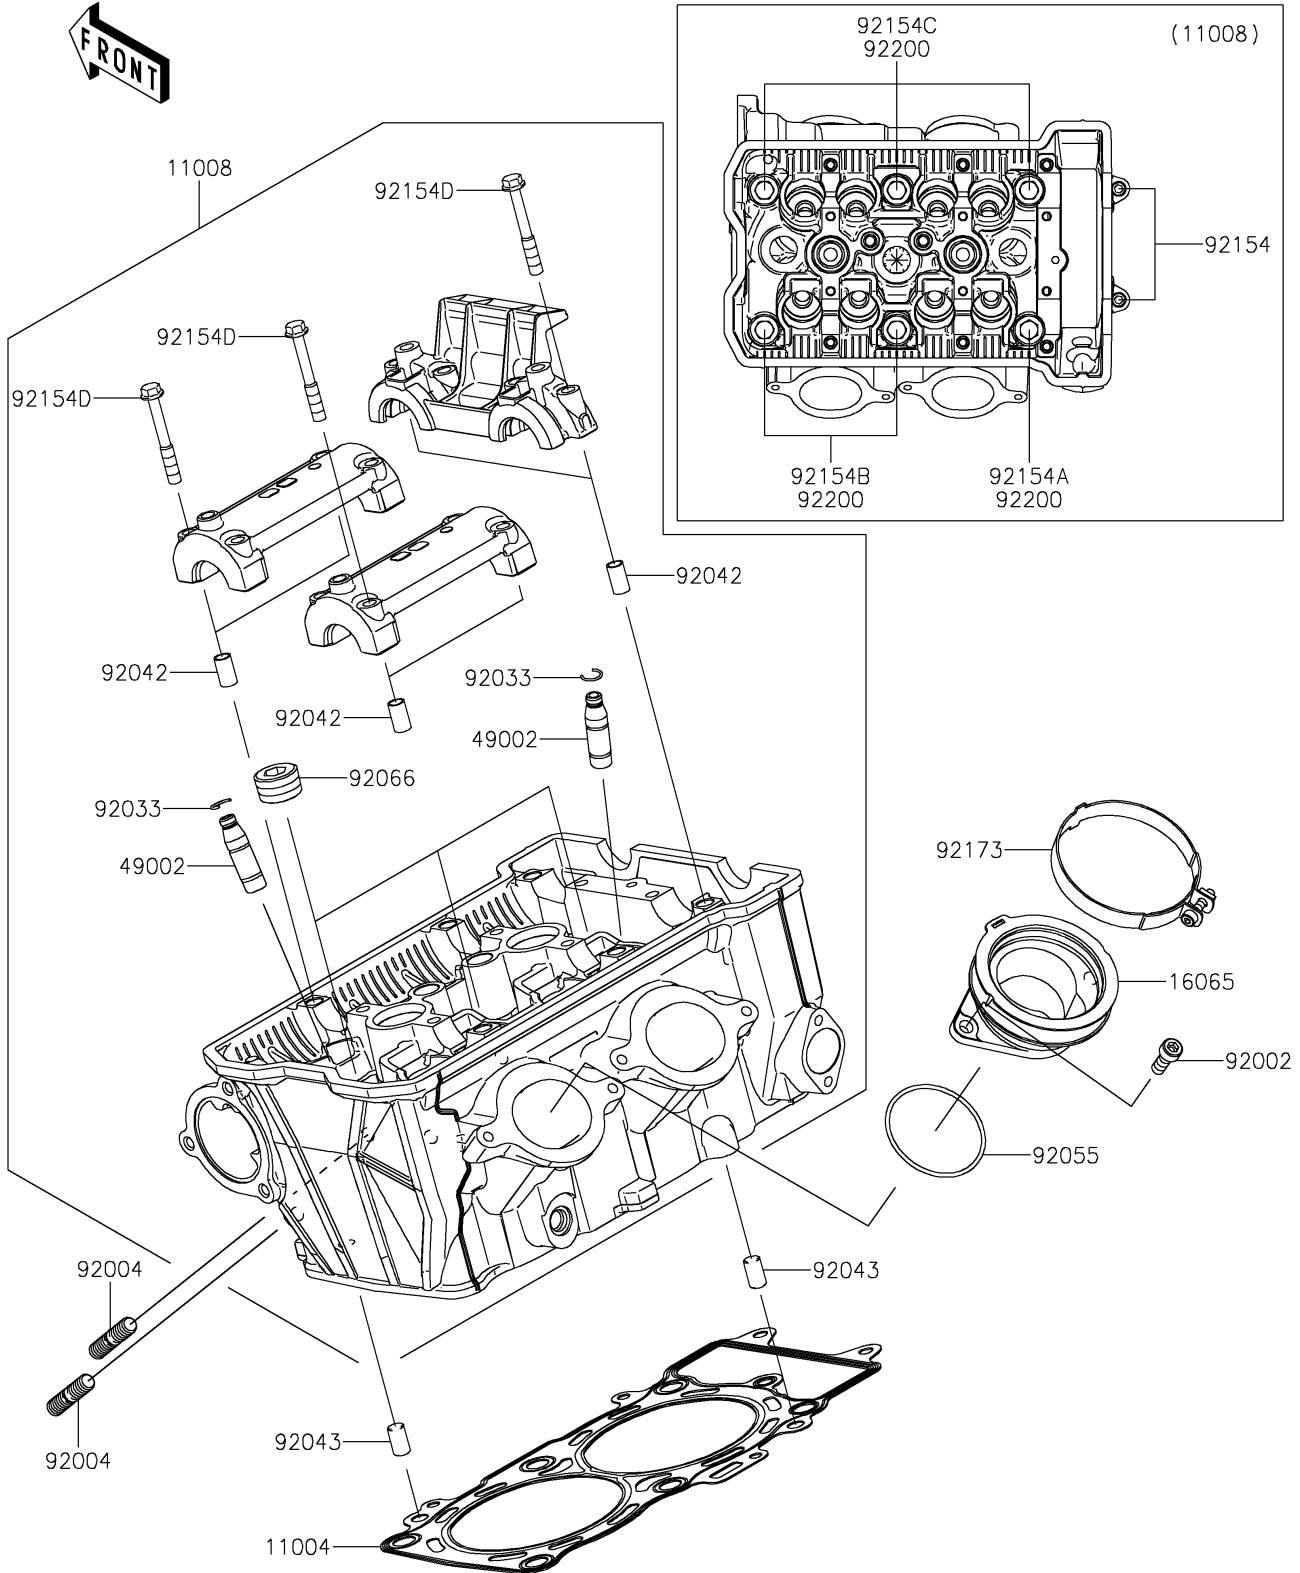

# 2020 Z650 PARTS DIAGRAM

## Cylinder Head

E1111

## 2020 Z650 PARTS LIST

### Cylinder Head

| ITEM NAME                          | PART NUMBER | QUANTITY |
|------------------------------------|-------------|----------|
| GASKET-HEAD (Ref # 11004)          | 11004-0763  | 1        |
| HEAD-COMP-CYLINDER (Ref # 11008)   | 11008-0976  | 1        |
| HOLDER-CARBURETOR (Ref # 16065)    | 16065-0131  | 2        |
| GUIDE-VALVE (Ref # 49002)          | 49002-0039  | 8        |
| BOLT,6X16 (Ref # 92002)            | 92002-1143  | 4        |
| STUD,8X22 (Ref # 92004)            | 92004-0025  | 4        |
| RING-SNAP (Ref # 92033)            | 92033-1247  | 8        |
| PIN,DOWEL,6.3X8X14 (Ref # 92042)   | 92042-007   | 6        |
| PIN,8X14 (Ref # 92043)             | 92043-1567  | 2        |
| RING-O,47X1.9 (Ref # 92055)        | 92055-1600  | 2        |
| PLUG,PT1/2X12.5 (Ref # 92066)      | 92066-0002  | 3        |
| BOLT,SOCKET,6X30 (Ref # 92154)     | 92154-0116  | 2        |
| BOLT,FLANGED,10X100 (Ref # 92154A) | 92154-2363  | 1        |
| BOLT,FLANGED,10X158 (Ref # 92154B) | 92154-2364  | 2        |
| BOLT,FLANGED,10X176 (Ref # 92154C) | 92154-2365  | 3        |
| BOLT,FLANGED,6X45 (Ref # 92154D)   | 92154-3737  | 12       |
| CLAMP (Ref # 92173)                | 92173-0239  | 2        |
| WASHER,10.5X19X2.3 (Ref # 92200)   | 92200-0257  | 6        |