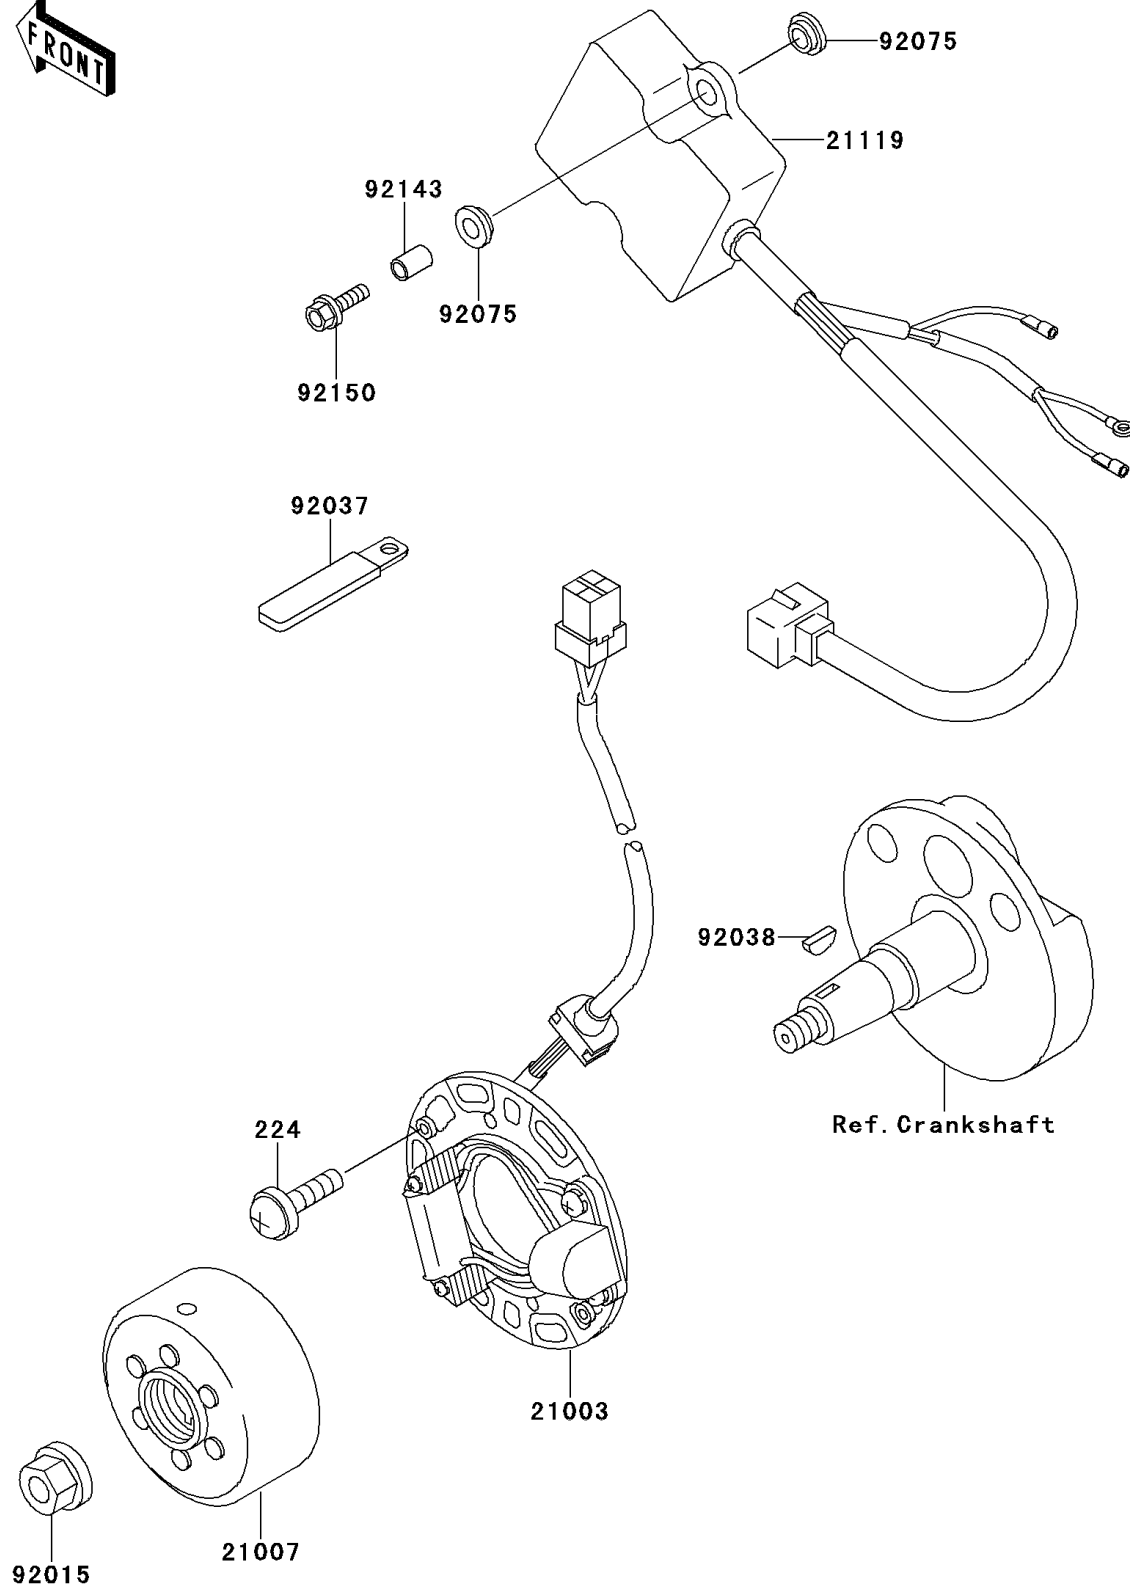

2000 KX100 PARTS DIAGRAM

Generator

E1810

2000 KX100 PARTS LIST

Generator

ITEM NAME	PART NUMBER	QUANTITY
SCREW-PAN-WP-CROS (Ref # 224)	224B0614	1
STATOR (Ref # 21003)	21003-1317	1
ROTOR,MAGNETO (Ref # 21007)	21007-1239	1
IGNITER (Ref # 21119)	21119-1498	1
NUT,FLANGED,10MM (Ref # 92015)	92015-077	1
CLAMP,WIRING HARNESS,L=60 (Ref # 92037)	92037-1069	1
KEY,WOODRUFF (Ref # 92038)	92038-001	1
DAMPER,8MM (Ref # 92075)	92075-1138	1
COLLAR,6X8.5X13 (Ref # 92143)	92143-3715	1
BOLT,6X20 (Ref # 92150)	92150-1339	1