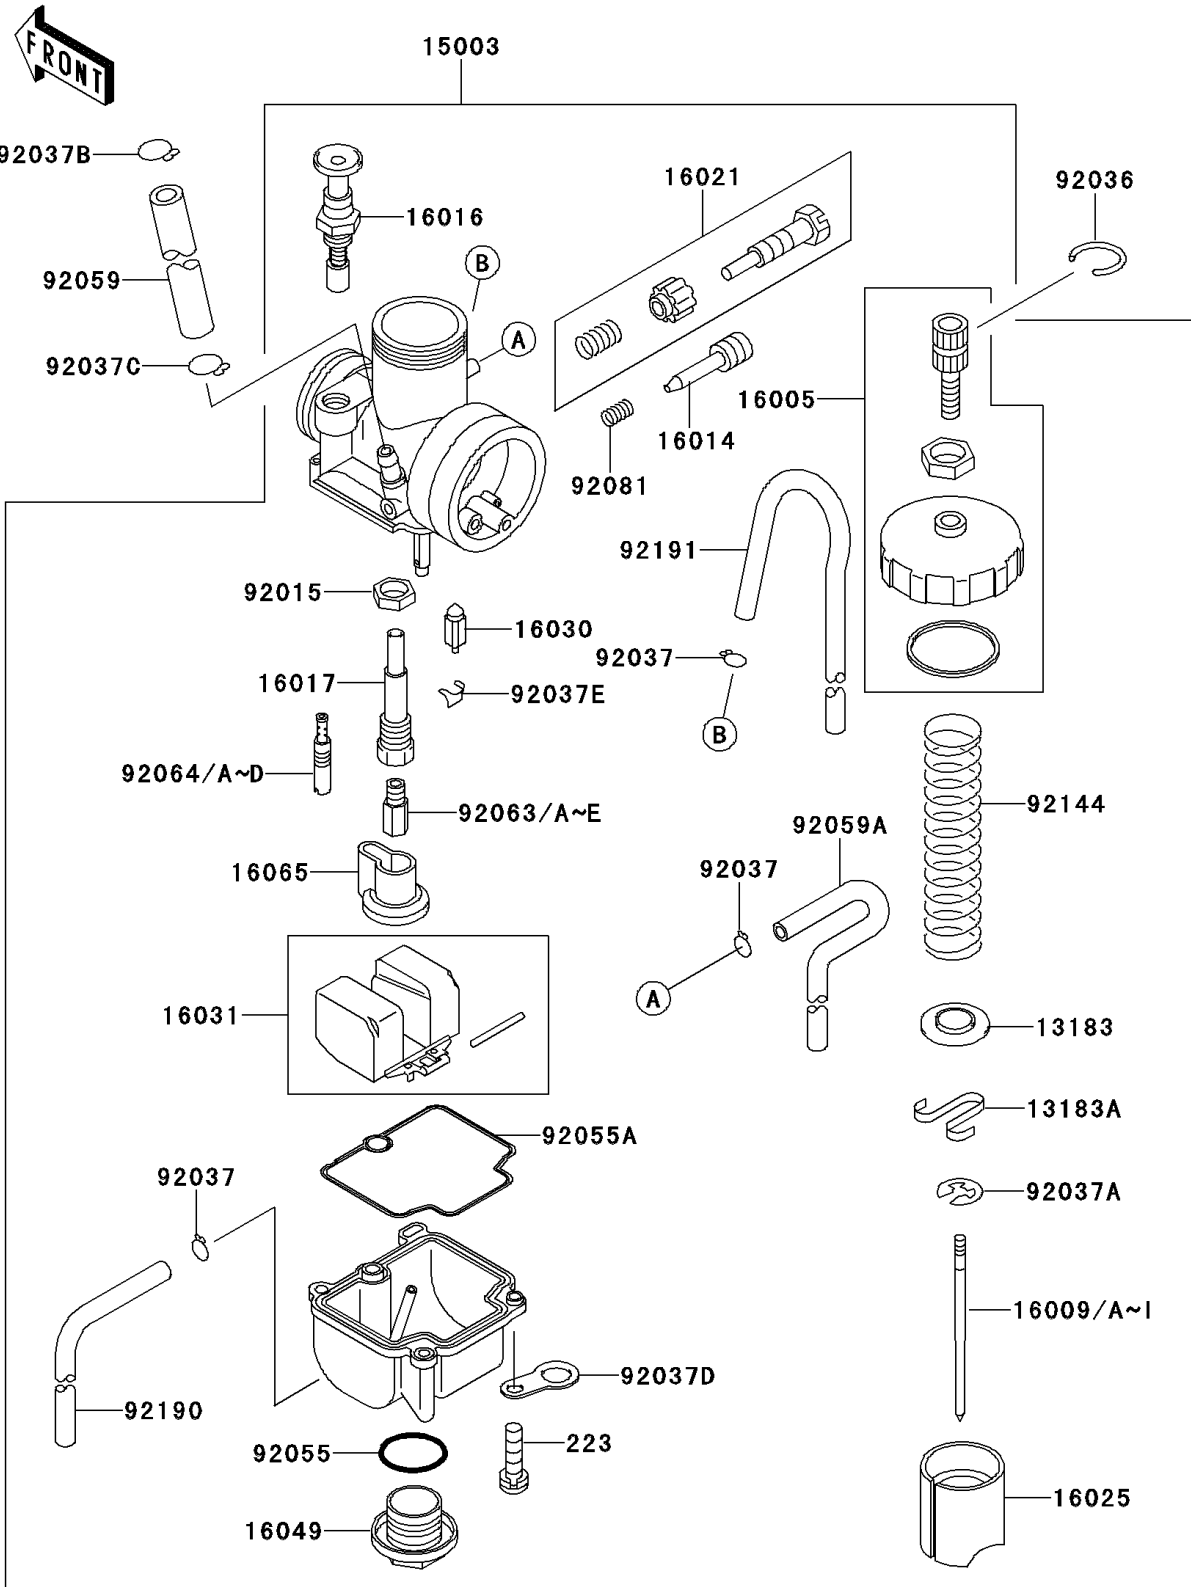

## 2000 KX100 PARTS LIST

Carburetor

ITEM NAME	PART NUMBER	QUANTITY
PLATE (Ref # 13183)	13183-1162	1
PLATE,THROTTLE (Ref # 13183A)	13183-1250	1
CARBURETOR-ASSY (Ref # 15003)	15003-1414	1
TOP-CHAMBER (Ref # 16005)	16005-1077	1
NEEDLE-JET,N5HG (Ref # 16009)	16009-1953	1
NEEDLE-JET,N5HD (Ref # 16009A)	16009-1958	1
NEEDLE-JET,N5HE (Ref # 16009B)	16009-1959	1
NEEDLE-JET,N5HF (Ref # 16009C)	16009-1960	1
NEEDLE-JET,N5HH (Ref # 16009D)	16009-1961	1
NEEDLE-JET,N5JD (Ref # 16009E)	16009-1963	1
NEEDLE-JET,N5JE (Ref # 16009F)	16009-1964	1
NEEDLE-JET,N5JF (Ref # 16009G)	16009-1965	1
NEEDLE-JET,N5JG (Ref # 16009H)	16009-1966	1
NEEDLE-JET,N5JH (Ref # 16009I)	16009-1967	1
SCREW-PILOT AIR (Ref # 16014)	16014-1033	1
PLUNGER,STARTER (Ref # 16016)	16016-1028	1
JET-NEEDLE (Ref # 16017)	16017-1365	1
SCREW-THROTTLE STOP (Ref # 16021)	16021-1166	1
VALVE-THROTTLE,CA3.0 (Ref # 16025)	16025-1162	1
VALVE-FLOAT (Ref # 16030)	16030-1064	1
FLOAT (Ref # 16031)	16031-1083	1
COVER-MAIN JET (Ref # 16049)	16049-1051	1
HOLDER-CARBURETOR (Ref # 16065)	16065-1162	1
NUT (Ref # 92015)	92015-1674	1
RING-SNAP (Ref # 92036)	92036-018	1
CLAMP,TUBE (Ref # 92037)	92037-1396	1
CLAMP,JET NEEDLE (Ref # 92037A)	92037-1401	1
CLAMP,TUBE (Ref # 92037B)	92037-147	1
CLAMP (Ref # 92037C)	92037-1712	1