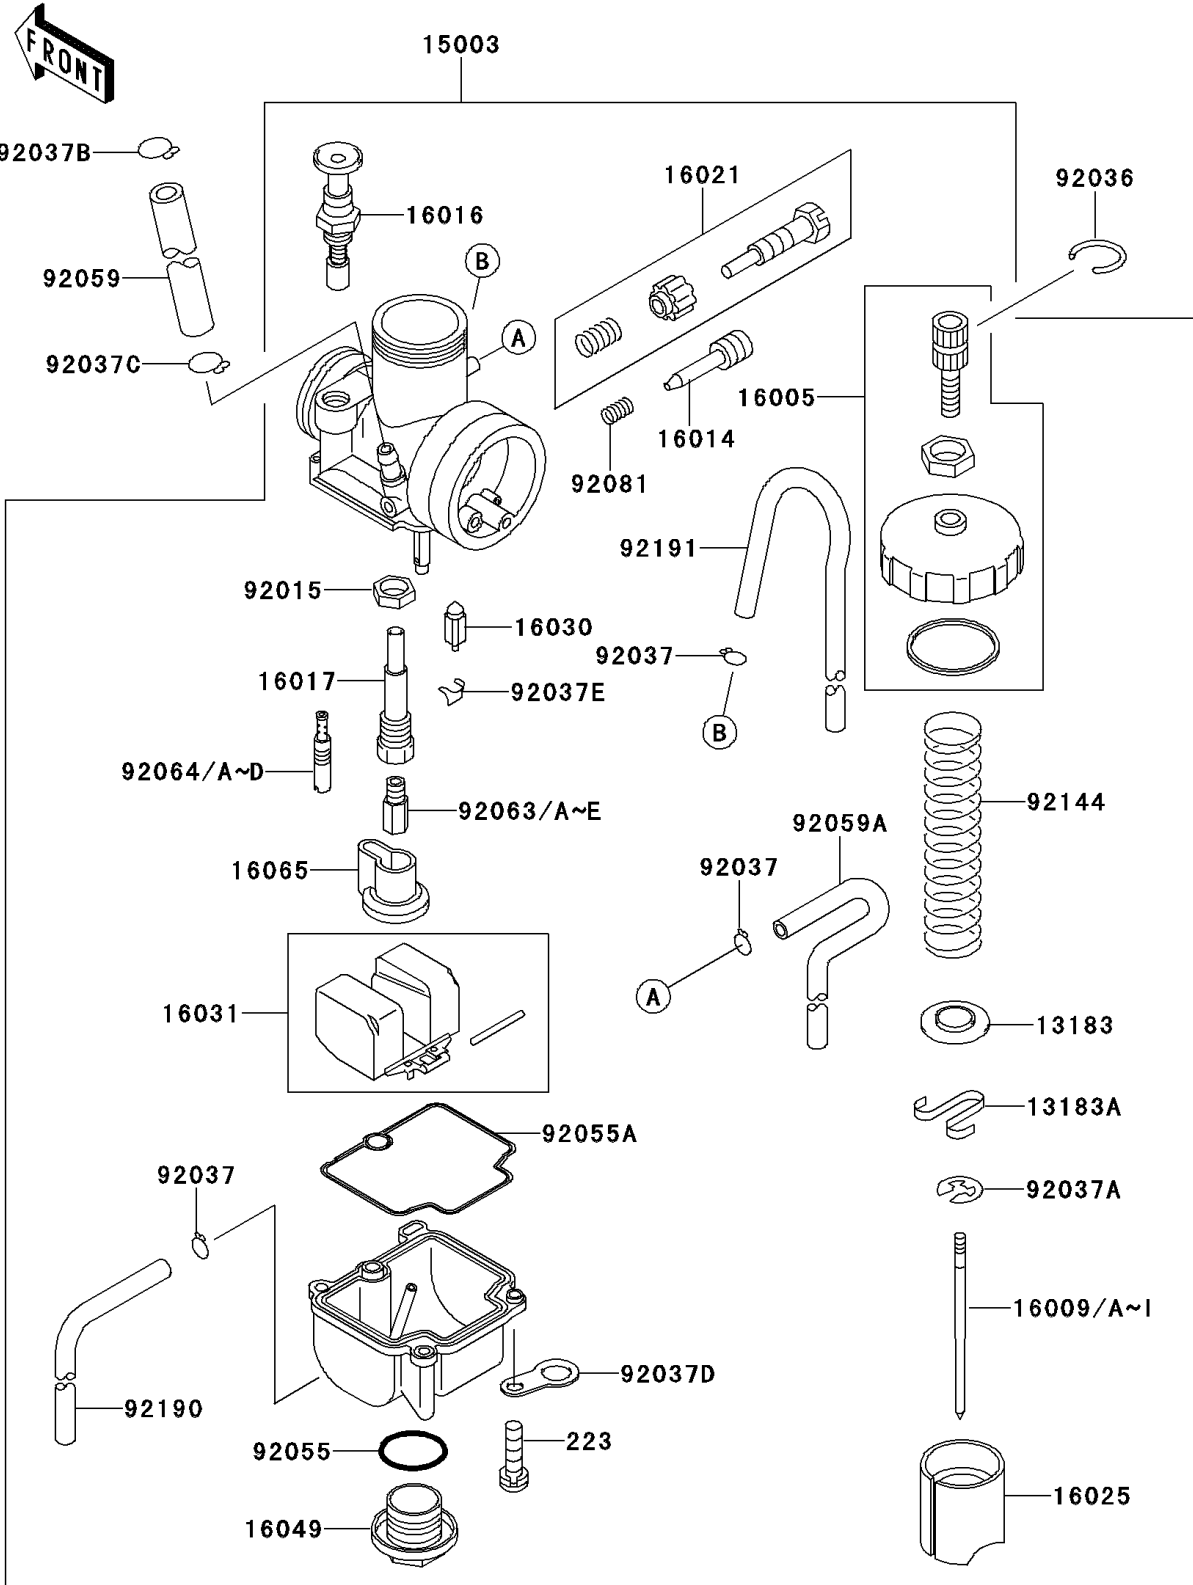

2000 KX100 PARTS DIAGRAM

Carburetor

E1611

2000 KX100 PARTS LIST

Carburetor

ITEM NAME	PART NUMBER	QUANTITY
PLATE (Ref # 13183)	13183-1162	1
PLATE,THROTTLE (Ref # 13183A)	13183-1250	1
CARBURETOR-ASSY (Ref # 15003)	15003-1414	1
TOP-CHAMBER (Ref # 16005)	16005-1077	1
NEEDLE-JET,N5HG (Ref # 16009)	16009-1953	1
NEEDLE-JET,N5HD (Ref # 16009A)	16009-1958	1
NEEDLE-JET,N5HE (Ref # 16009B)	16009-1959	1
NEEDLE-JET,N5HF (Ref # 16009C)	16009-1960	1
NEEDLE-JET,N5HH (Ref # 16009D)	16009-1961	1
NEEDLE-JET,N5JD (Ref # 16009E)	16009-1963	1
NEEDLE-JET,N5JE (Ref # 16009F)	16009-1964	1
NEEDLE-JET,N5JF (Ref # 16009G)	16009-1965	1
NEEDLE-JET,N5JG (Ref # 16009H)	16009-1966	1
NEEDLE-JET,N5JH (Ref # 16009I)	16009-1967	1
SCREW-PILOT AIR (Ref # 16014)	16014-1033	1
PLUNGER,STARTER (Ref # 16016)	16016-1028	1
JET-NEEDLE (Ref # 16017)	16017-1365	1
SCREW-THROTTLE STOP (Ref # 16021)	16021-1166	1
VALVE-THROTTLE,CA3.0 (Ref # 16025)	16025-1162	1
VALVE-FLOAT (Ref # 16030)	16030-1064	1
FLOAT (Ref # 16031)	16031-1083	1
COVER-MAIN JET (Ref # 16049)	16049-1051	1
HOLDER-CARBURETOR (Ref # 16065)	16065-1162	1
NUT (Ref # 92015)	92015-1674	1
RING-SNAP (Ref # 92036)	92036-018	1
CLAMP,TUBE (Ref # 92037)	92037-1396	3
CLAMP,JET NEEDLE (Ref # 92037A)	92037-1401	1
CLAMP,TUBE (Ref # 92037B)	92037-147	1
CLAMP (Ref # 92037C)	92037-1712	1