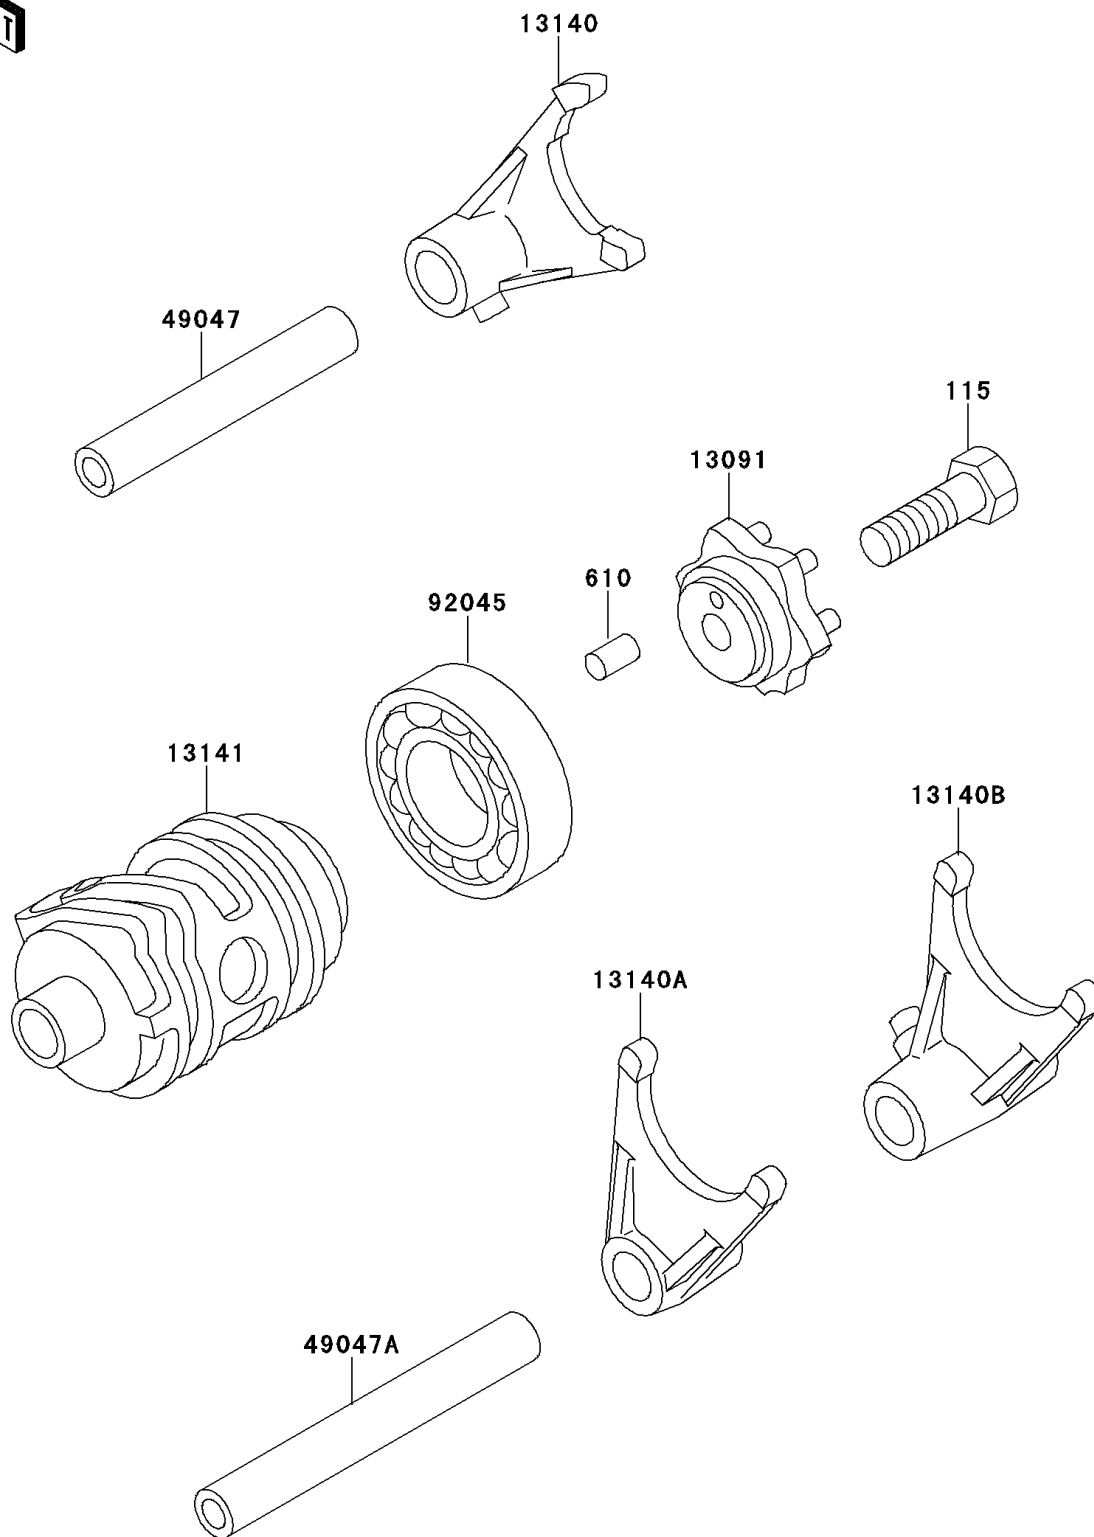

## 2000 KX100 PARTS DIAGRAM

Gear Change Drum/Shift Fork(s)

E1362

## 2000 KX100 PARTS LIST

Gear Change Drum/Shift Fork(s)

ITEM NAME	PART NUMBER	QUANTITY
BOLT-SMALL-UPSET (Ref # 115)	115G0825	1
ROLLER,4X8 (Ref # 610)	610A0408	1
HOLDER,CHANGE DRUM (Ref # 13091)	13091-1390	1
FORK-SHIFT,5TH&6TH (Ref # 13140)	13140-1139	1
FORK-SHIFT,2ND&3RD (Ref # 13140A)	13140-1140	1
FORK-SHIFT,LOW&4TH (Ref # 13140B)	13140-1141	1
DRUM-CHANGE (Ref # 13141)	13141-1120	1
ROD-SHIFT,5.9X10X64.5 (Ref # 49047)	49047-1063	1
ROD-SHIFT,5.9X10X81 (Ref # 49047A)	49047-1064	1
BEARING-BALL,#6905 (Ref # 92045)	92045-036	1