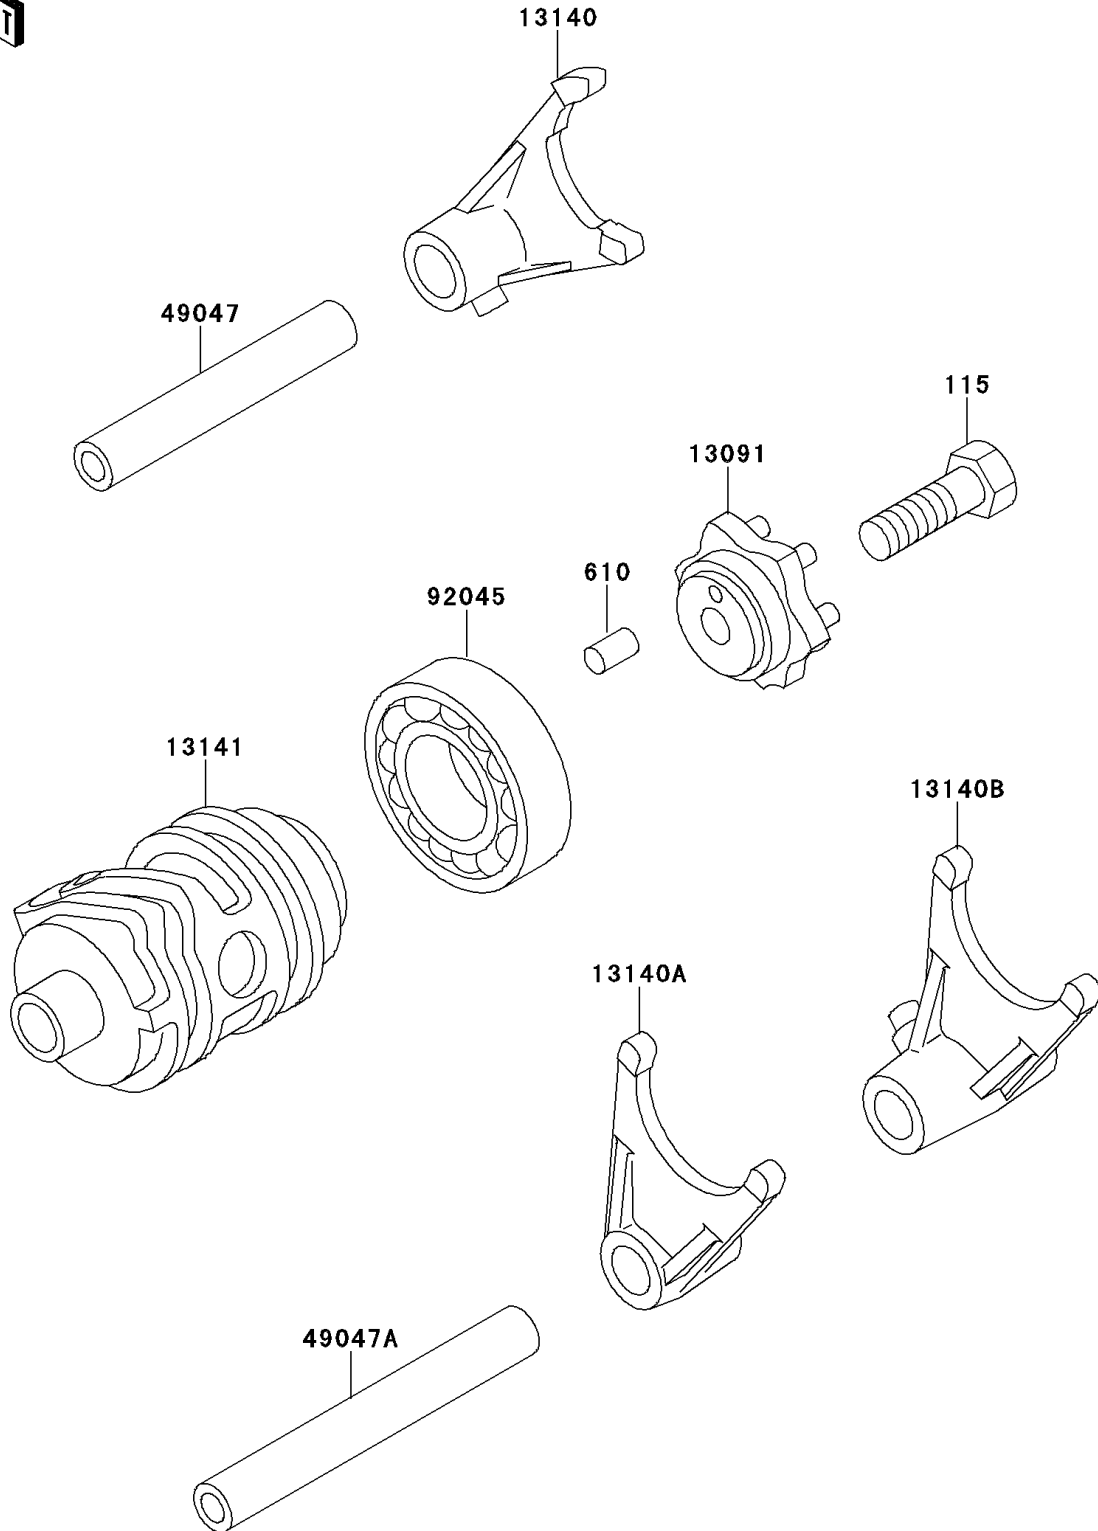

## PARTS DIAGRAM

### Gear Change Drum/Shift Fork(s)

E1362

## PARTS LIST

### Gear Change Drum/Shift Fork(s)

ITEM NAME	PART NUMBER	QUANTITY
BOLT-SMALL-UPSET (Ref # 115)	115G0825	1
ROLLER,4X8 (Ref # 610)	610A0408	1
HOLDER,CHANGE DRUM (Ref # 13091)	13091-1390	1
FORK-SHIFT,5TH&6TH (Ref # 13140)	13140-1139	1
FORK-SHIFT,2ND&3RD (Ref # 13140A)	13140-1140	1
FORK-SHIFT,LOW&4TH (Ref # 13140B)	13140-1141	1
DRUM-CHANGE (Ref # 13141)	13141-1120	1
ROD-SHIFT,5.9X10X64.5 (Ref # 49047)	49047-1063	1
ROD-SHIFT,5.9X10X81 (Ref # 49047A)	49047-1064	1
BEARING-BALL,#6905 (Ref # 92045)	92045-036	1