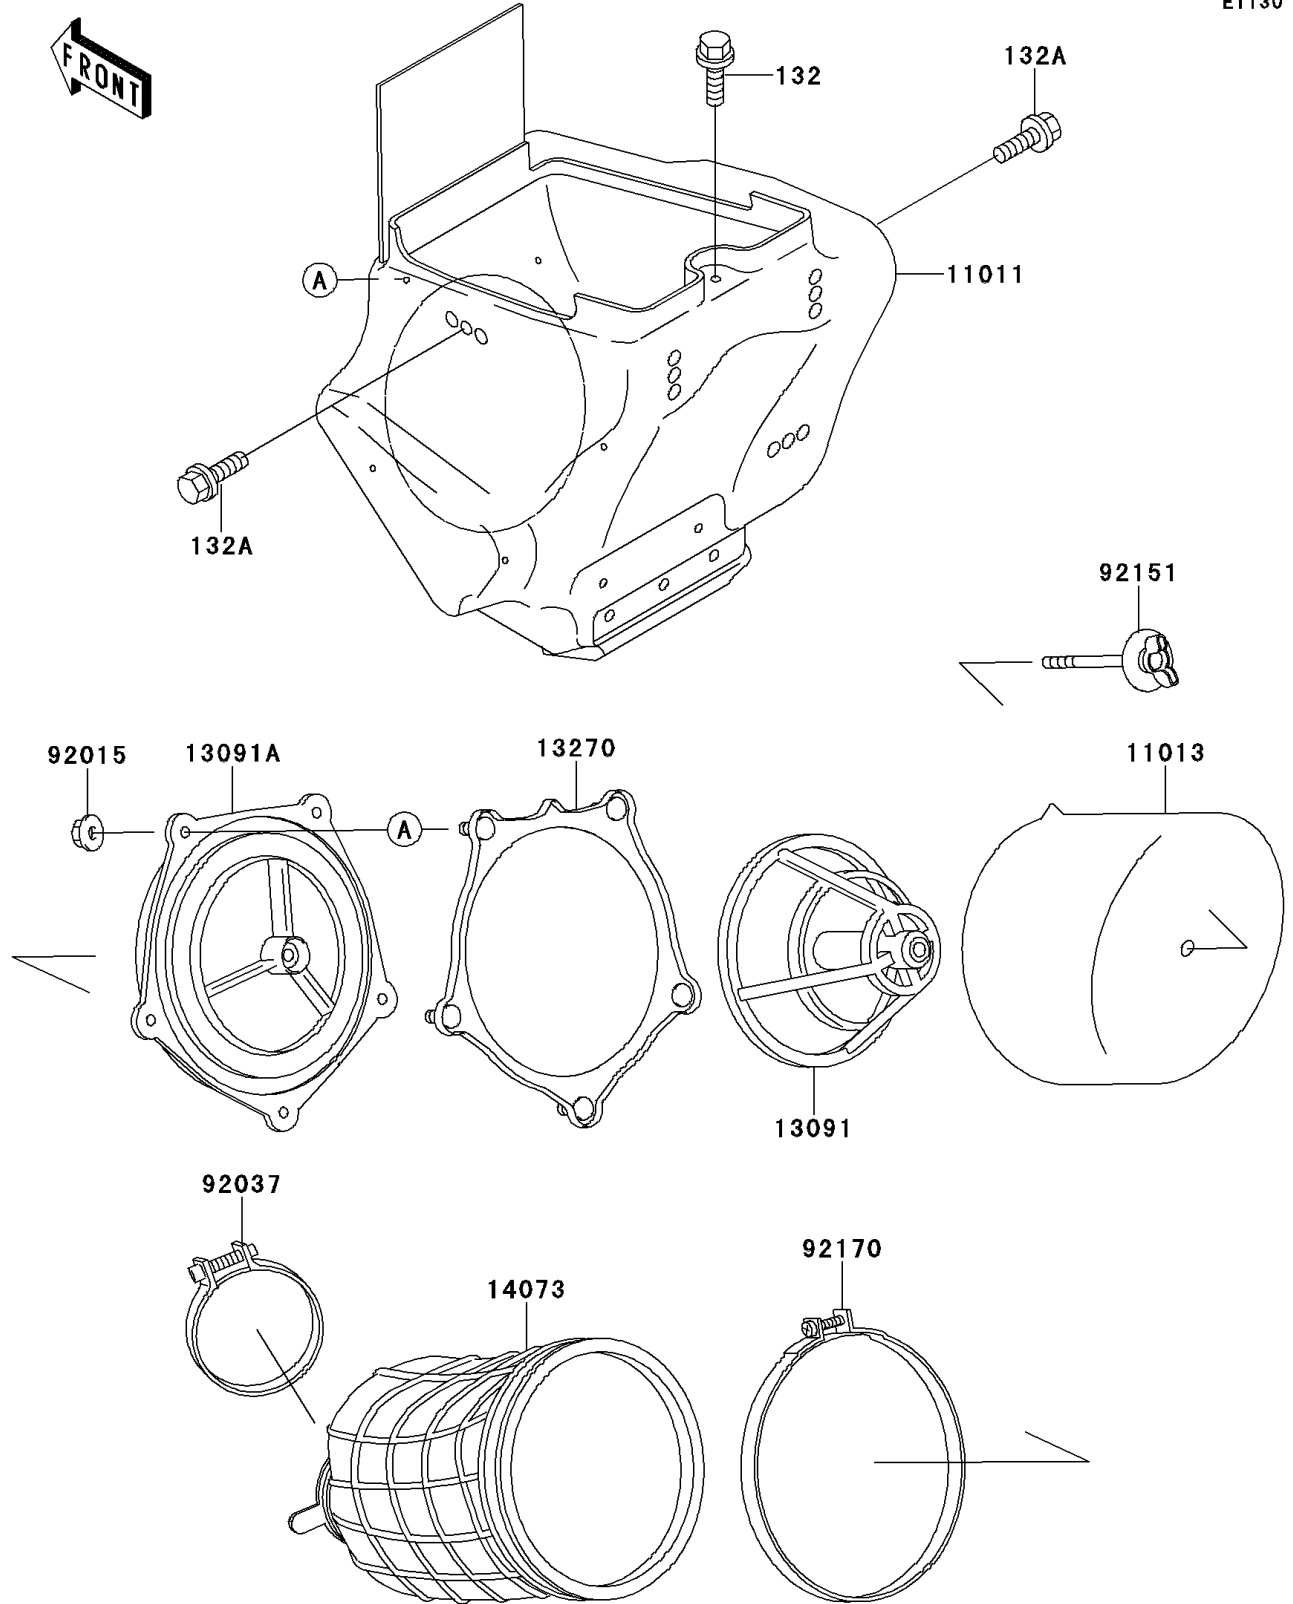

2000 KX100 PARTS DIAGRAM

Air Cleaner

E1130

2000 KX100 PARTS LIST

Air Cleaner

ITEM NAME	PART NUMBER	QUANTITY
BOLT-FLANGED-SMALL (Ref # 132)	132G0608	1
BOLT-FLANGED-SMALL (Ref # 132A)	132G0614	2
CASE-AIR FILTER (Ref # 11011)	11011-1511	1
ELEMENT-AIR FILTER (Ref # 11013)	11013-1271	1
HOLDER,ELEMENT (Ref # 13091)	13091-1696	1
HOLDER (Ref # 13091A)	13091-1697	1
PLATE,AIR FILTER (Ref # 13270)	13270-1905	1
DUCT,AIR FILTER (Ref # 14073)	14073-1717	1
NUT,FLANGED,5MM (Ref # 92015)	92015-1259	5
CLAMP,55MM (Ref # 92037)	92037-1486	1
BOLT,AIR FILTER (Ref # 92151)	92151-1256	1
CLAMP,126MM (Ref # 92170)	92170-1194	1