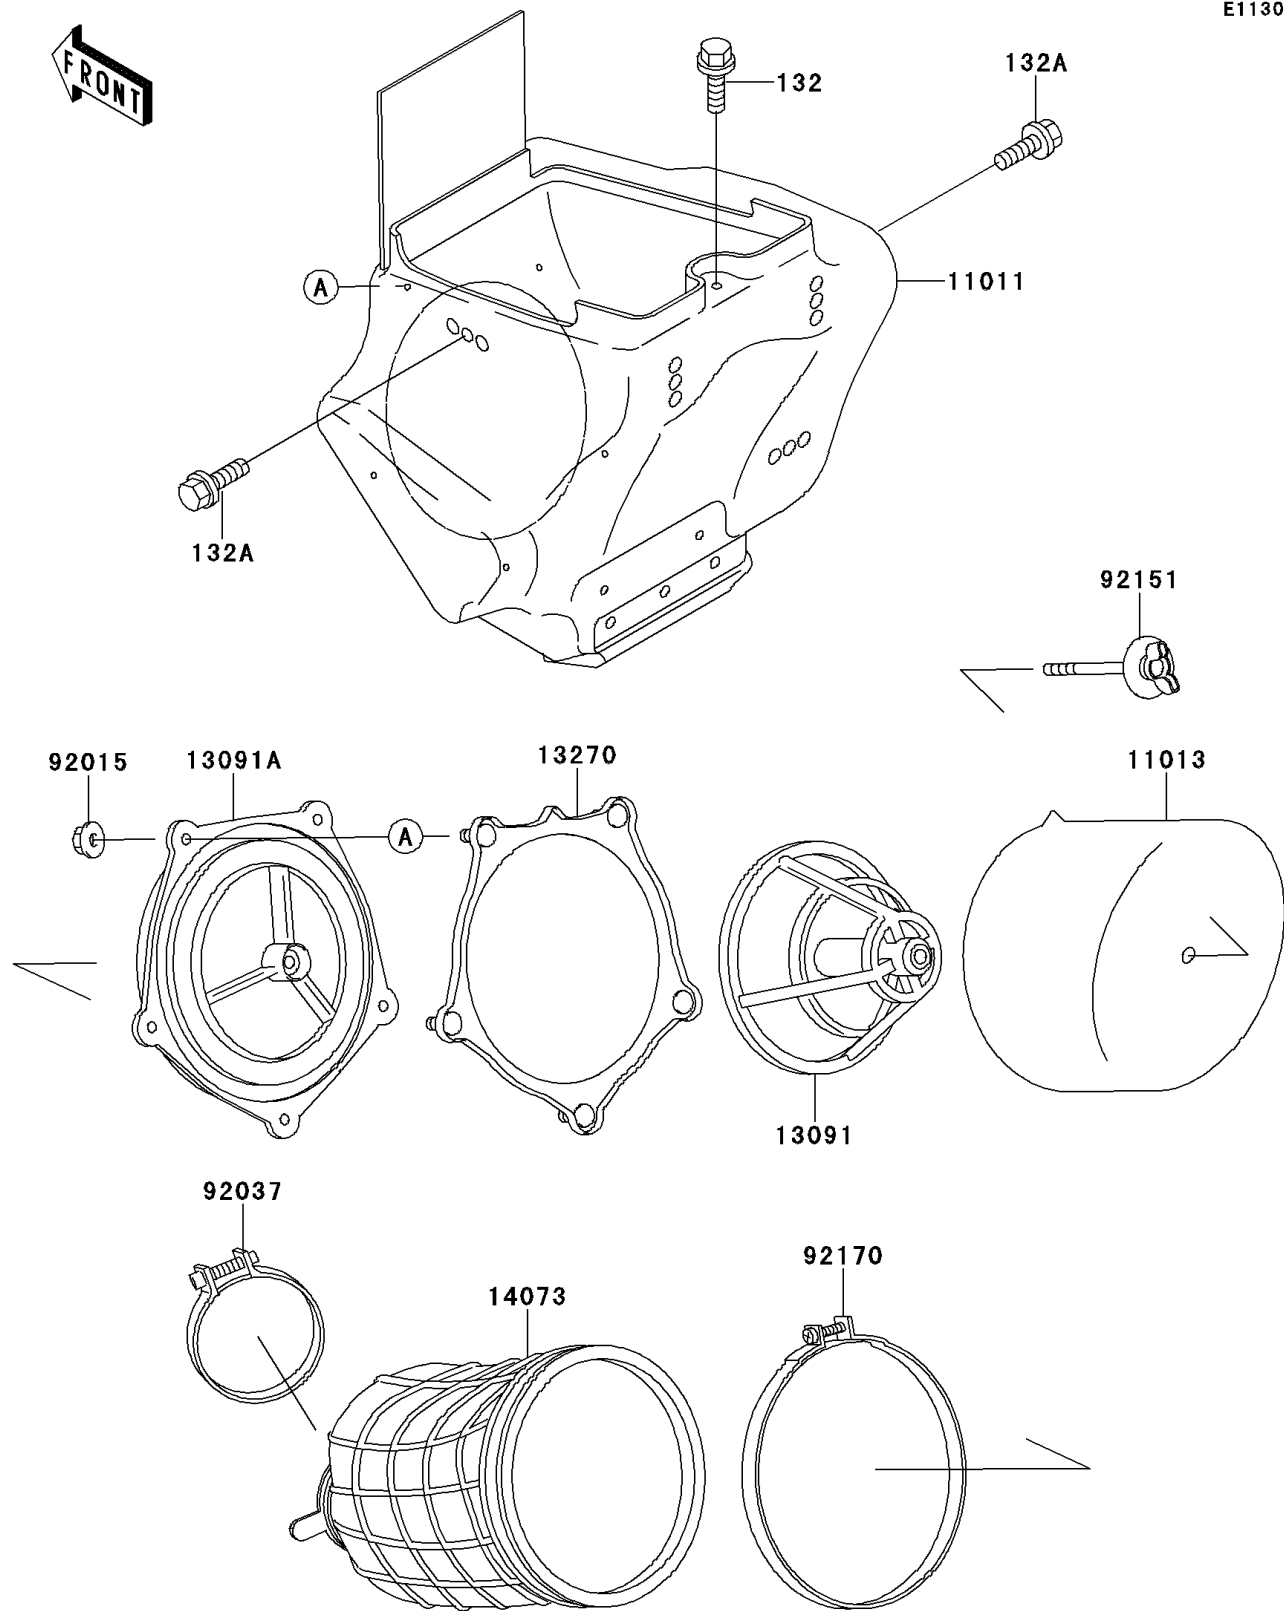

2000 KX100 PARTS DIAGRAM

Air Cleaner

E1130

2000 KX100 PARTS LIST

Air Cleaner

ITEM NAME	PART NUMBER	QUANTITY
BOLT-FLANGED-SMALL (Ref # 132)	132G0608	1
BOLT-FLANGED-SMALL (Ref # 132A)	132G0614	1
CASE-AIR FILTER (Ref # 11011)	11011-1511	1
ELEMENT-AIR FILTER (Ref # 11013)	11013-1271	1
HOLDER,ELEMENT (Ref # 13091)	13091-1696	1
HOLDER (Ref # 13091A)	13091-1697	1
PLATE,AIR FILTER (Ref # 13270)	13270-1905	1
DUCT,AIR FILTER (Ref # 14073)	14073-1717	1
NUT,FLANGED,5MM (Ref # 92015)	92015-1259	1
CLAMP,55MM (Ref # 92037)	92037-1486	1
BOLT,AIR FILTER (Ref # 92151)	92151-1256	1
CLAMP,126MM (Ref # 92170)	92170-1194	1