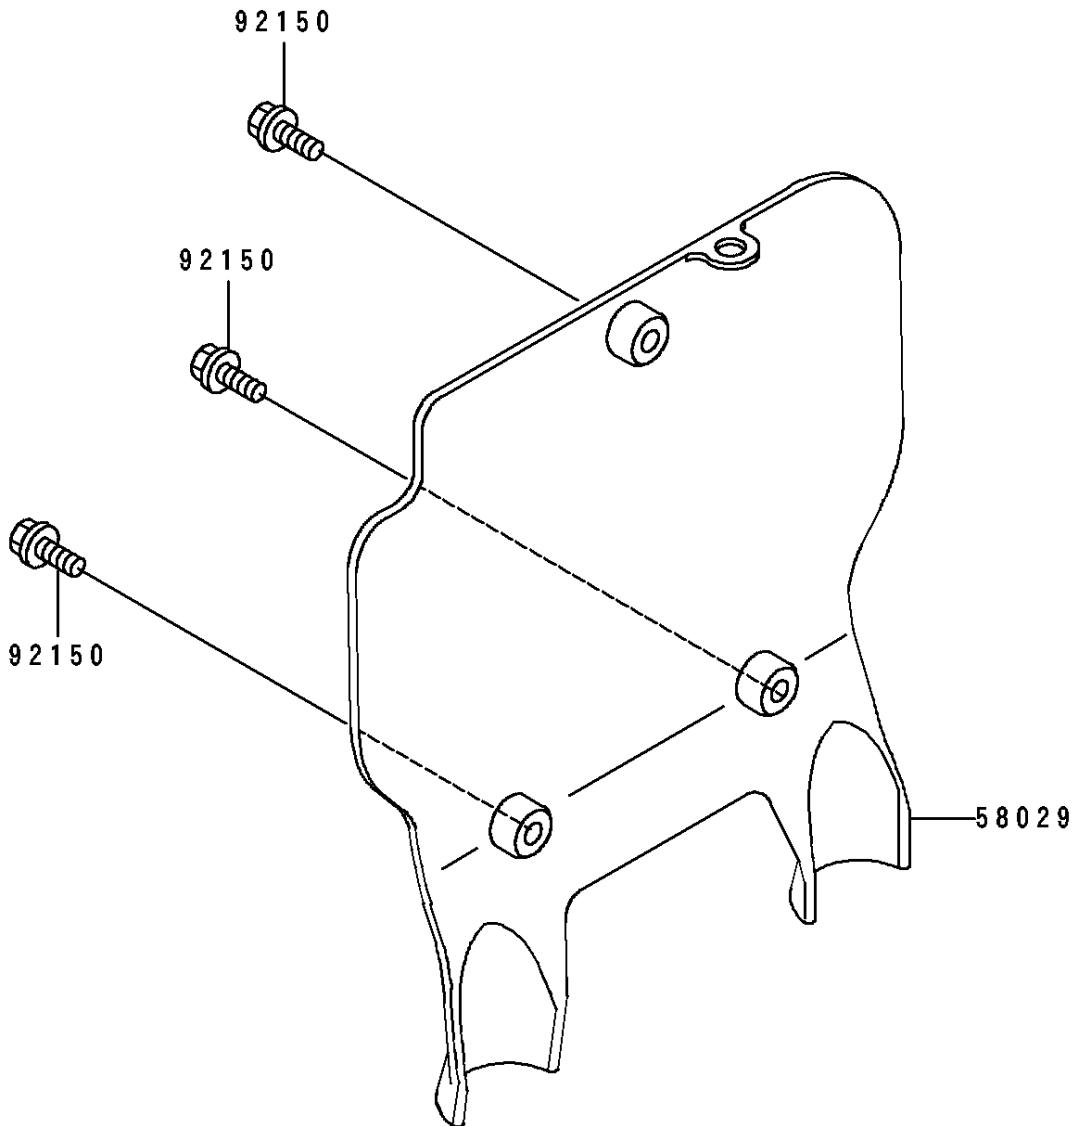

1997 KX100 PARTS DIAGRAM

Accessory

F2910

1997 KX100 PARTS LIST

Accessory

ITEM NAME	PART NUMBER	QUANTITY
PLATE-NUMBER,P.WHITE (Ref # 58029)	58029-1077-6F	1
BOLT,6X14 (Ref # 92150)	92150-1340	3