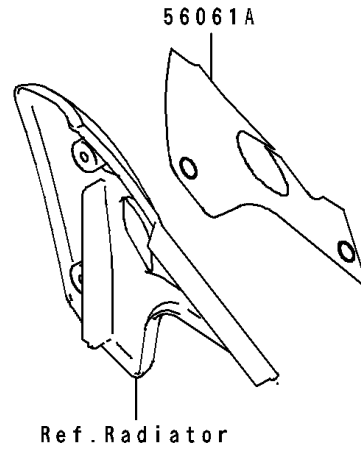

1997 KX100 PARTS DIAGRAM

Labels(KX100-B7)

F2860B

1997 KX100 PARTS LIST

Labels(KX100-B7)

ITEM NAME	PART NUMBER	QUANTITY
LABEL-WARNING,NOISE (Ref # 56040)	56040-1101	1
LABEL-WARNING,GASOLINE/OIL (Ref # 56040A)	56040-1129	1
MARK,SWING ARM,100 (Ref # 56051)	56051-1498	2
PATTERN,FUEL TANK,LH (Ref # 56061)	56061-1774	1
PATTERN,SHROUD,RH (Ref # 56061A)	56061-1775	1