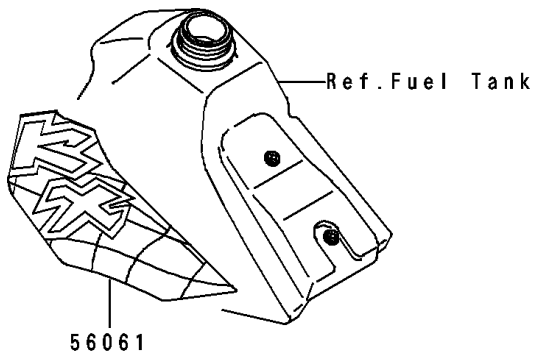

1997 KX100 PARTS DIAGRAM

Labels(KX100-B7)

F2860B

1997 KX100 PARTS LIST

Labels(KX100-B7)

ITEM NAME	PART NUMBER	QUANTITY
LABEL-WARNING,NOISE (Ref # 56040)	56040-1101	1
LABEL-WARNING,GASOLINE/OIL (Ref # 56040A)	56040-1129	1
MARK,SWING ARM,100 (Ref # 56051)	56051-1498	2
PATTERN,FUEL TANK,LH (Ref # 56061)	56061-1774	1
PATTERN,SHROUD,RH (Ref # 56061A)	56061-1775	1