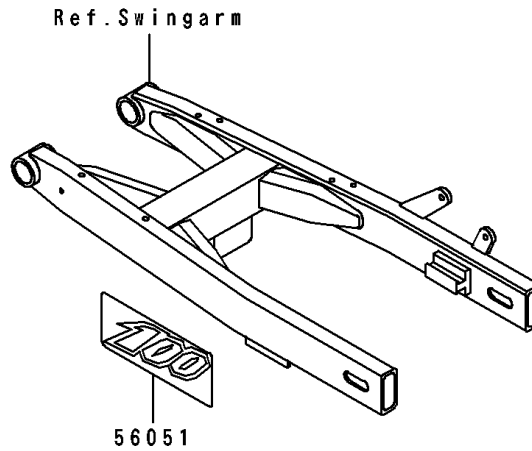

1997 KX100 PARTS DIAGRAM

Labels(KX100-B7)

F2860B

1997 KX100 PARTS LIST

Labels(KX100-B7)

ITEM NAME	PART NUMBER	QUANTITY
LABEL-WARNING,NOISE (Ref # 56040)	56040-1101	1
LABEL-WARNING,GASOLINE/OIL (Ref # 56040A)	56040-1129	1
MARK,SWING ARM,100 (Ref # 56051)	56051-1498	2
PATTERN,FUEL TANK,LH (Ref # 56061)	56061-1774	1
PATTERN,SHROUD,RH (Ref # 56061A)	56061-1775	1