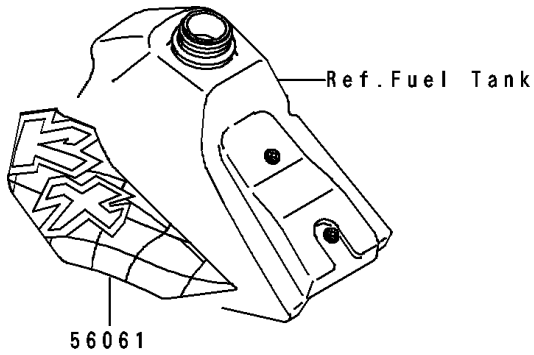

1997 KX100 PARTS DIAGRAM

Labels(KX100-B7)

F2860B

1997 KX100 PARTS LIST

Labels(KX100-B7)

ITEM NAME	PART NUMBER	QUANTITY
LABEL-WARNING,NOISE (Ref # 56040)	56040-1101	1
LABEL-WARNING,GASOLINE/OIL (Ref # 56040A)	56040-1129	1
MARK,SWING ARM,100 (Ref # 56051)	56051-1498	2
PATTERN,FUEL TANK,LH (Ref # 56061)	56061-1774	1
PATTERN,SHROUD,RH (Ref # 56061A)	56061-1775	1