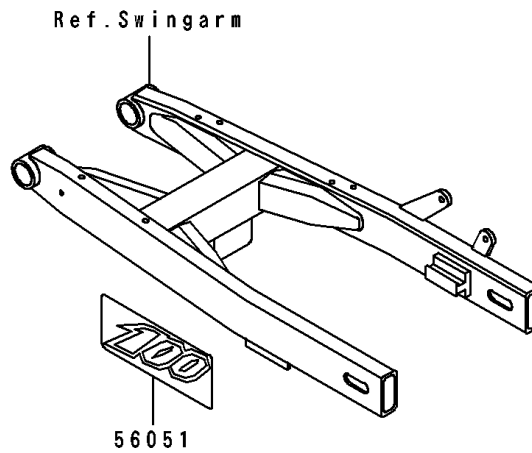

1997 KX100 PARTS DIAGRAM

Labels(KX100-B7)

F2860B

1997 KX100 PARTS LIST

Labels(KX100-B7)

ITEM NAME	PART NUMBER	QUANTITY
LABEL-WARNING,NOISE (Ref # 56040)	56040-1101	1
LABEL-WARNING,GASOLINE/OIL (Ref # 56040A)	56040-1129	1
MARK,SWING ARM,100 (Ref # 56051)	56051-1498	2
PATTERN,FUEL TANK,LH (Ref # 56061)	56061-1774	1
PATTERN,SHROUD,RH (Ref # 56061A)	56061-1775	1