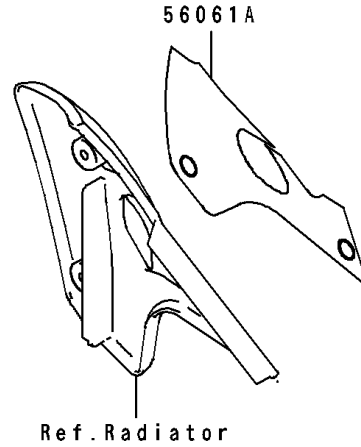

1997 KX100 PARTS DIAGRAM

Labels(KX100-B7)

F2860B

1997 KX100 PARTS LIST

Labels(KX100-B7)

ITEM NAME	PART NUMBER	QUANTITY
LABEL-WARNING,NOISE (Ref # 56040)	56040-1101	1
LABEL-WARNING,GASOLINE/OIL (Ref # 56040A)	56040-1129	1
MARK,SWING ARM,100 (Ref # 56051)	56051-1498	2
PATTERN,FUEL TANK,LH (Ref # 56061)	56061-1774	1
PATTERN,SHROUD,RH (Ref # 56061A)	56061-1775	1