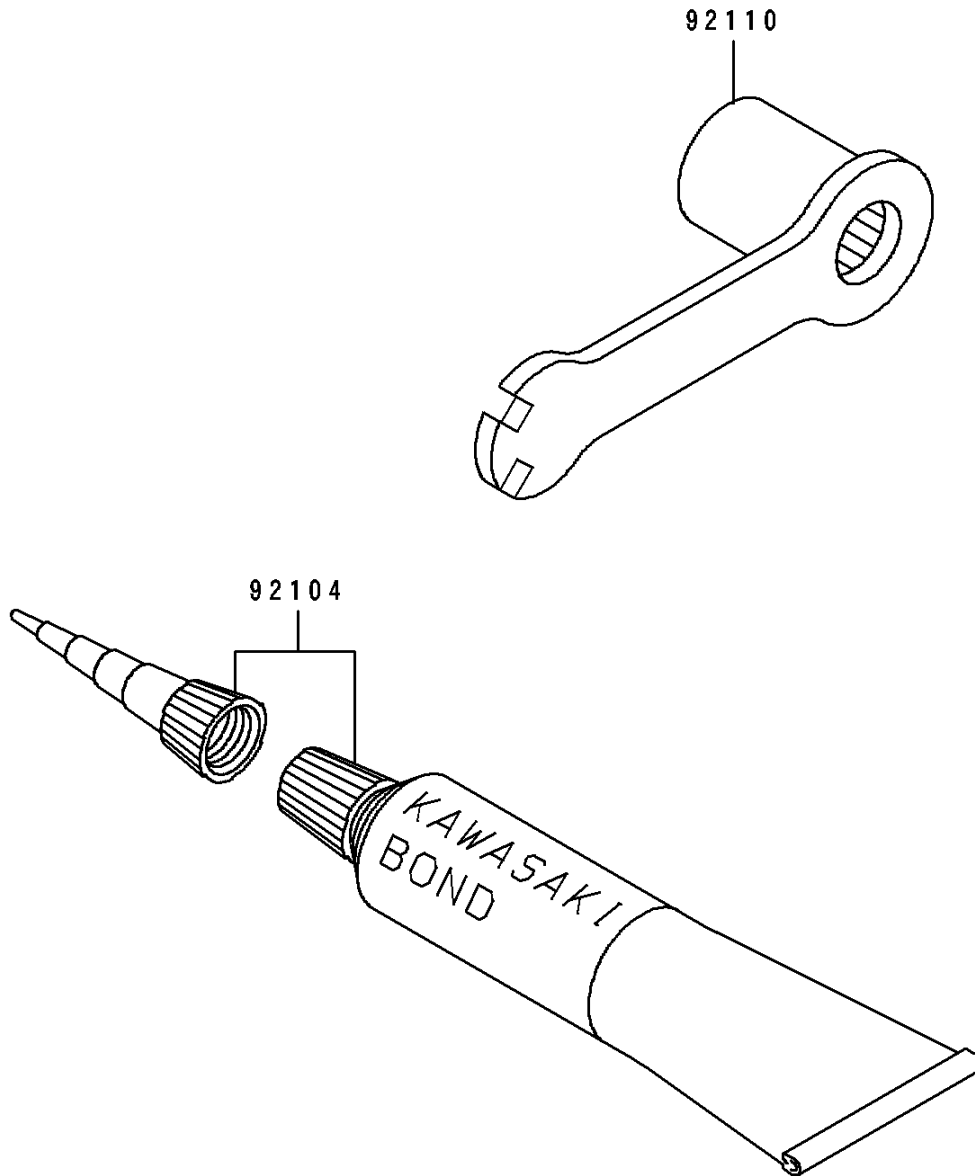

1997 KX100 PARTS DIAGRAM

Owner's Tools

F2810

1997 KX100 PARTS LIST

Owner's Tools

ITEM NAME	PART NUMBER	QUANTITY
GASKET-LIQUID,TUBE,100G,SILVER (Ref # 92104)	92104-002	1
TOOL-WRENCH,BOX,21MM&SPOKE (Ref # 92110)	92110-1119	1