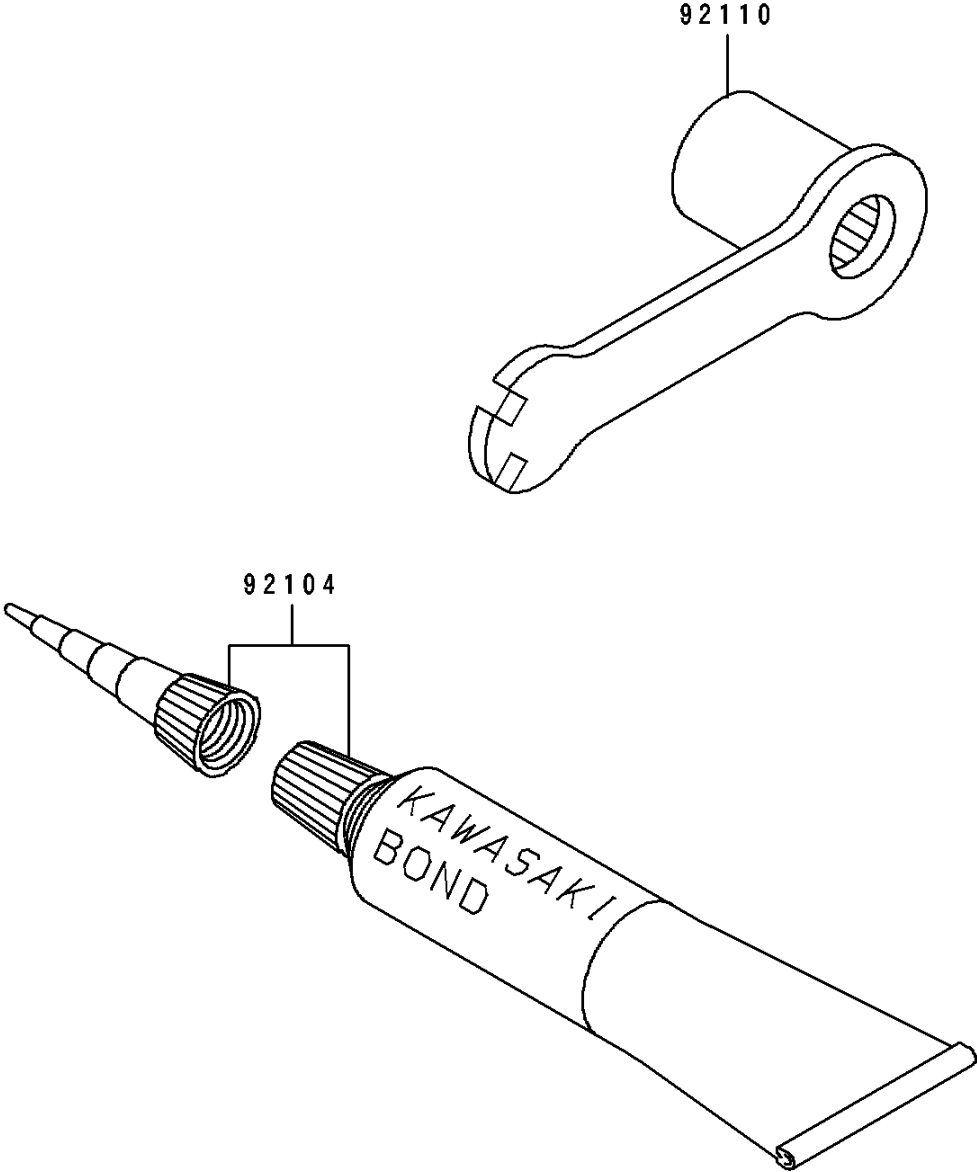

1997 KX100 PARTS DIAGRAM

Owner's Tools

F2810

1997 KX100 PARTS LIST

Owner's Tools

ITEM NAME	PART NUMBER	QUANTITY
GASKET-LIQUID,TUBE,100G,SILVER (Ref # 92104)	92104-002	1
TOOL-WRENCH,BOX,21MM&SPOKE (Ref # 92110)	92110-1119	1