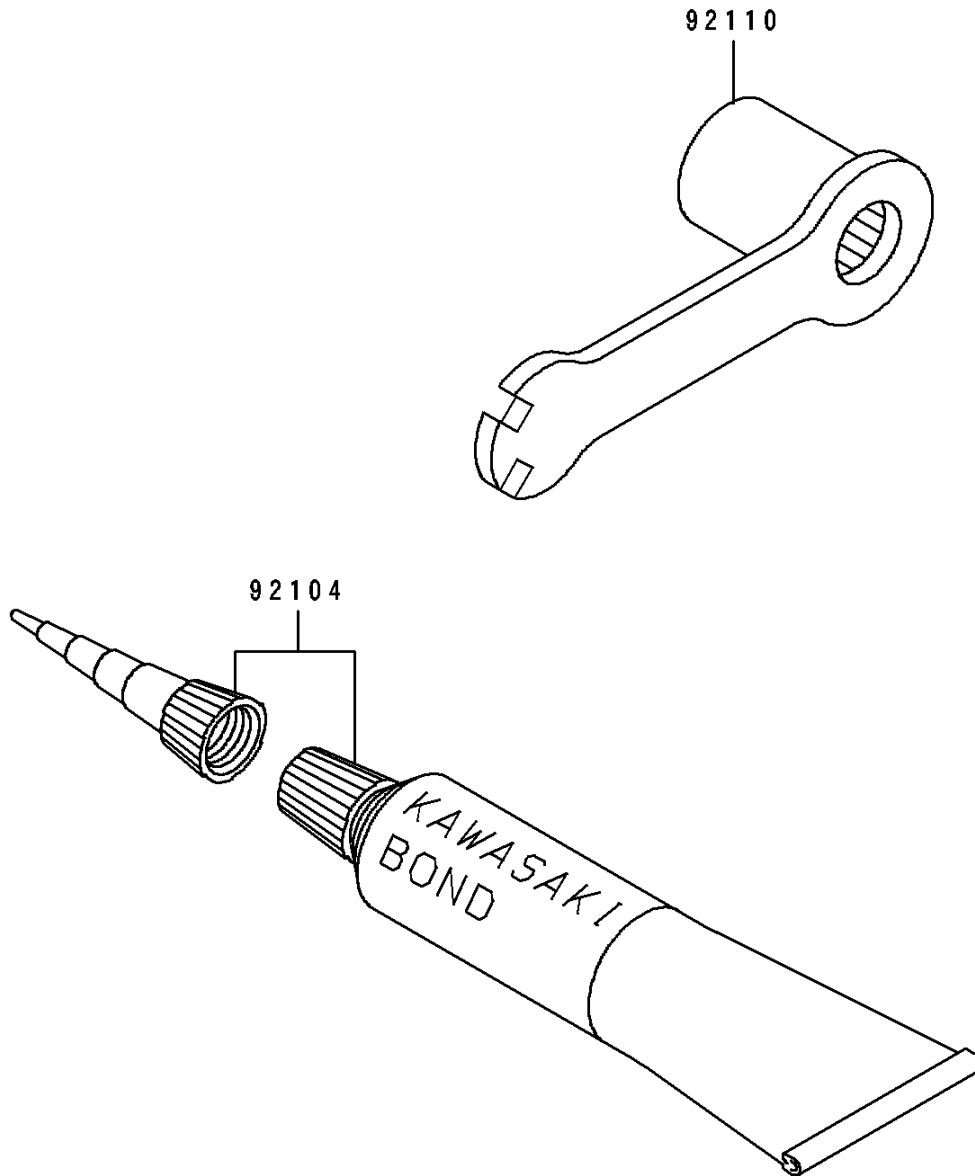

1995 KX100 PARTS DIAGRAM

Owner's Tools

F2810

1995 KX100 PARTS LIST

Owner's Tools

ITEM NAME	PART NUMBER	QUANTITY
GASKET-LIQUID,TUBE,100G,SILVER (Ref # 92104)	92104-002	1
TOOL-WRENCH,BOX,21MM&SPOKE (Ref # 92110)	92110-1119	1