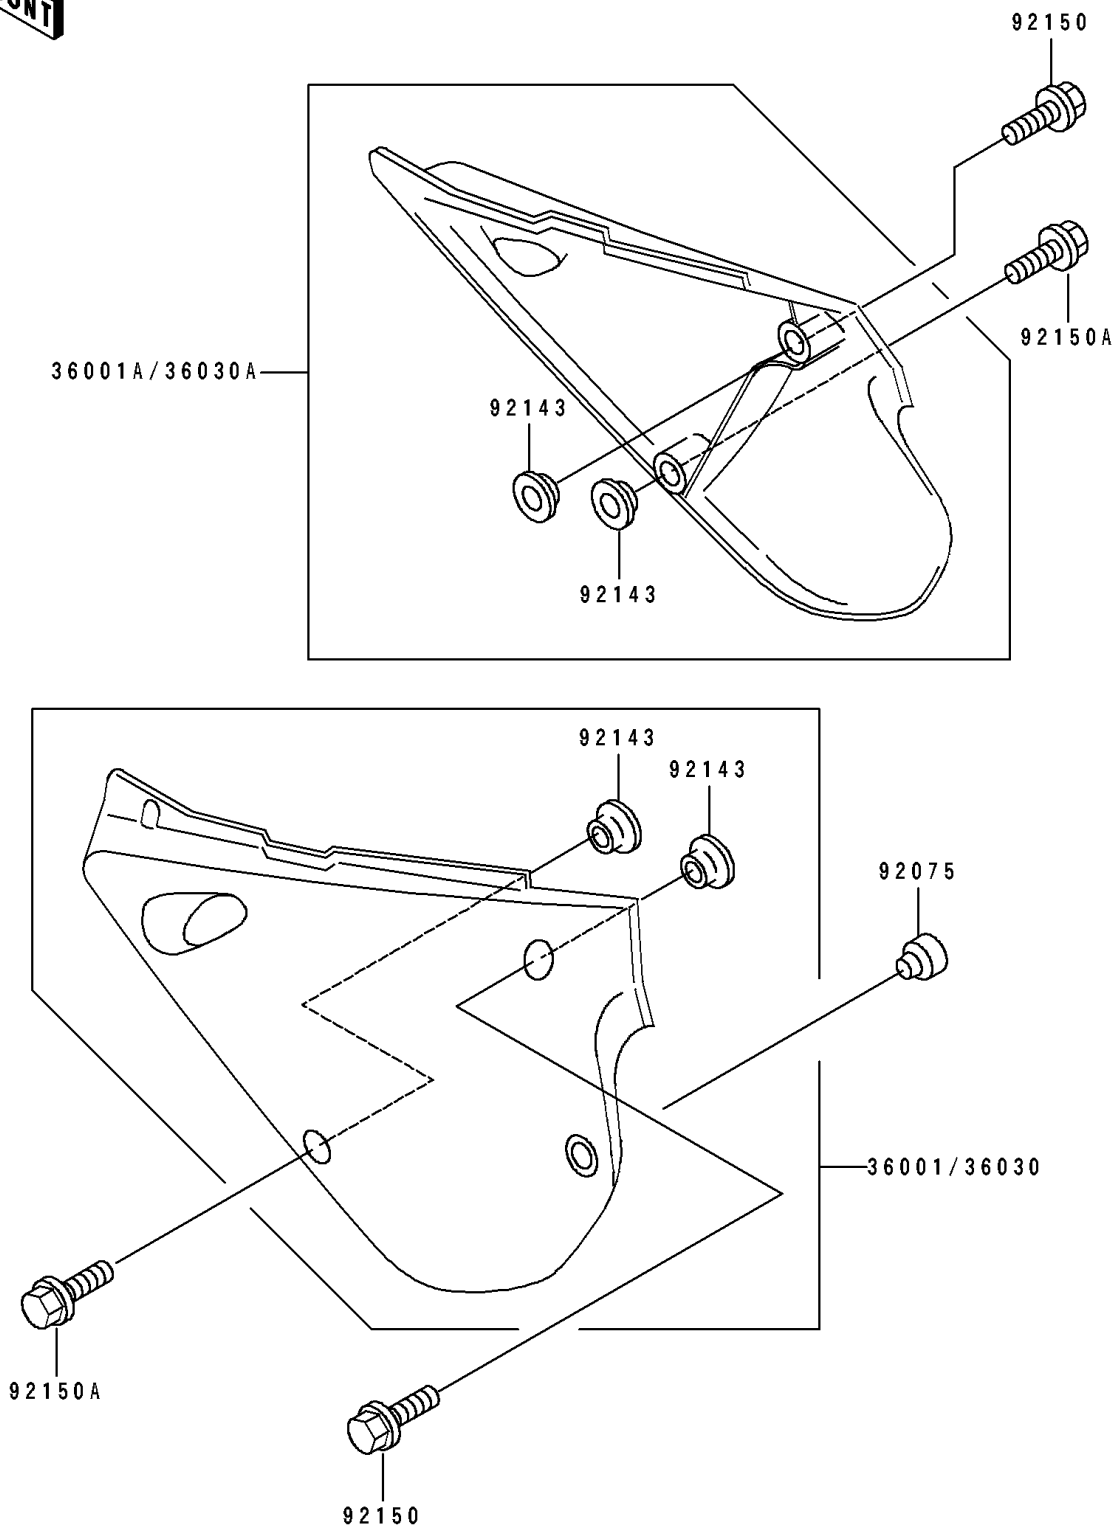

# 1997 KX100 PARTS DIAGRAM

Side Covers

F2611

# 1997 KX100 PARTS LIST

## Side Covers

ITEM NAME	PART NUMBER	QUANTITY
COVER-SIDE,LH,P.WHITE (Ref # 36001)	36001-1476-6F	1
COVER-SIDE,RH,P.WHITE (Ref # 36001A)	36001-1477-6F	1
DAMPER (Ref # 92075)	92075-1598	1
COLLAR (Ref # 92143)	92143-1470	4
BOLT,6X20 (Ref # 92150)	92150-1339	2
BOLT,6X14 (Ref # 92150A)	92150-1340	2