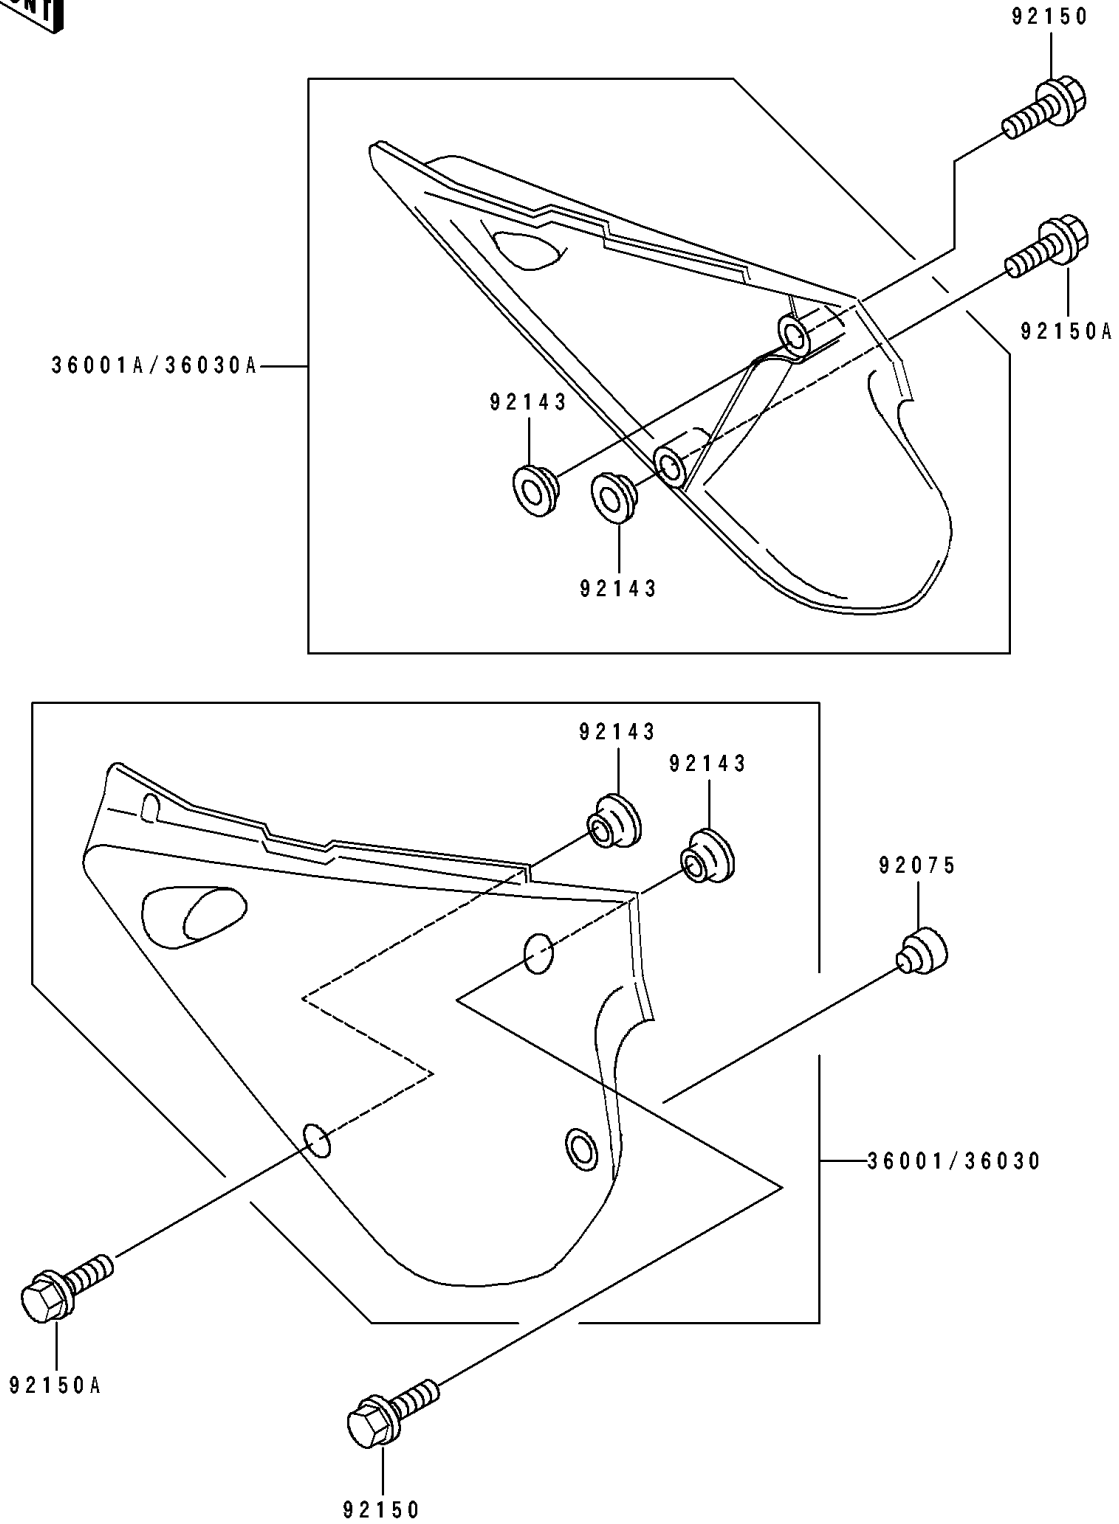

# 1997 KX100 PARTS DIAGRAM

Side Covers

F2611

# 1997 KX100 PARTS LIST

## Side Covers

ITEM NAME	PART NUMBER	QUANTITY
COVER-SIDE,LH,P.WHITE (Ref # 36001)	36001-1476-6F	1
COVER-SIDE,RH,P.WHITE (Ref # 36001A)	36001-1477-6F	1
DAMPER (Ref # 92075)	92075-1598	1
COLLAR (Ref # 92143)	92143-1470	4
BOLT,6X20 (Ref # 92150)	92150-1339	2
BOLT,6X14 (Ref # 92150A)	92150-1340	2