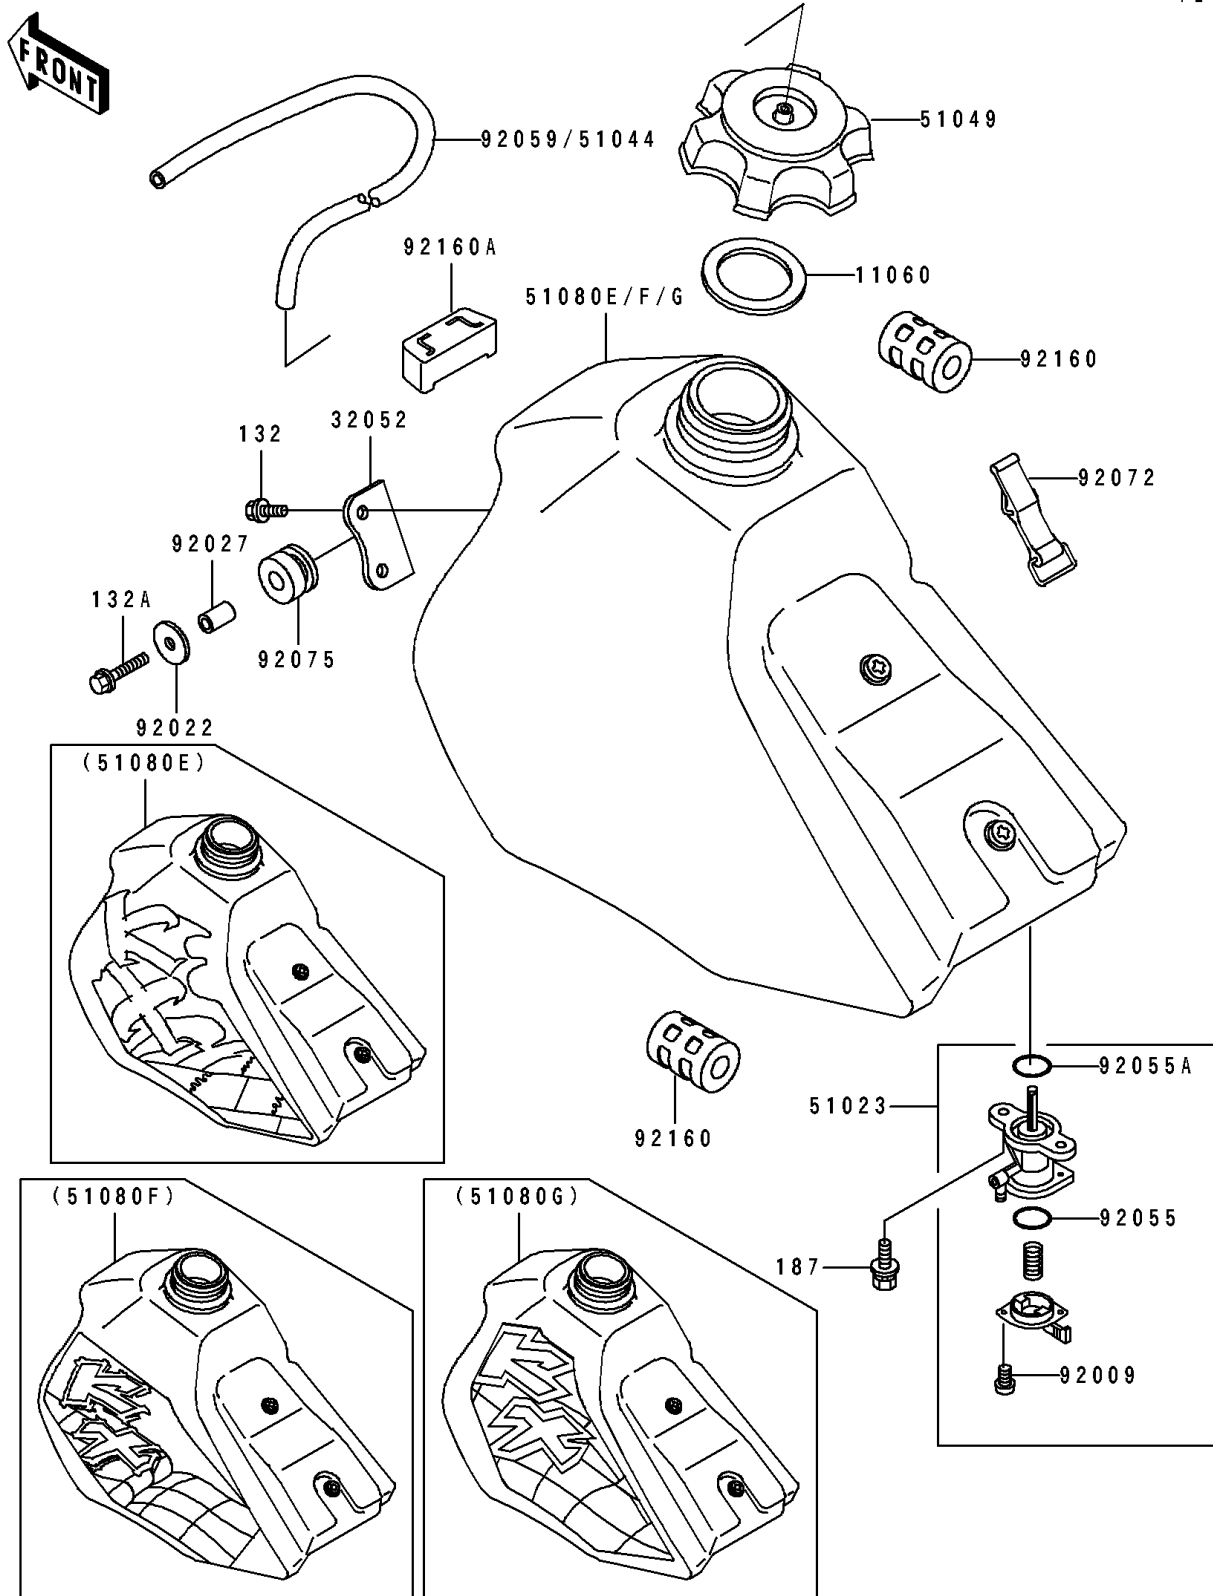

1997 KX100 PARTS DIAGRAM

Fuel Tank

F2410

1997 KX100 PARTS LIST

Fuel Tank

ITEM NAME	PART NUMBER	QUANTITY
GASKET,FUEL TANK CAP (Ref # 11060)	11060-1340	1
BRACKET-TANK (Ref # 32052)	32052-1169	1
TAP-ASSY,FUEL (Ref # 51023)	51023-1115	1
TUBE-ASSY (Ref # 51044)	51044-1185	1
CAP-TANK,FUEL (Ref # 51049)	51049-1108	1
TANK-COMP-FUEL,LIME GREEN (Ref # 51080G)	51080-5325-6W	1
SCREW,3X8 (Ref # 92009)	92009-1386	2
WASHER,6.5X24X2 (Ref # 92022)	92022-1690	1
COLLAR,6.8X10X17 (Ref # 92027)	92027-1833	1
RING-O,FUEL TAP LEVER (Ref # 92055)	92055-1299	1
RING-O,FUEL TAP PACKING (Ref # 92055A)	92055-1300	1
BAND,FUEL TANK (Ref # 92072)	92072-1229	1
DAMPER (Ref # 92075)	92075-1660	1
DAMPER,FUEL TANK (Ref # 92160)	92160-1236	2
DAMPER (Ref # 92160A)	92160-1255	1
BOLT-FLANGED-SMALL (Ref # 132)	132G0612	2
BOLT-FLANGED-SMALL (Ref # 132A)	132G0630	1
BOLT-UPSET-WSP (Ref # 187)	187B0616	2