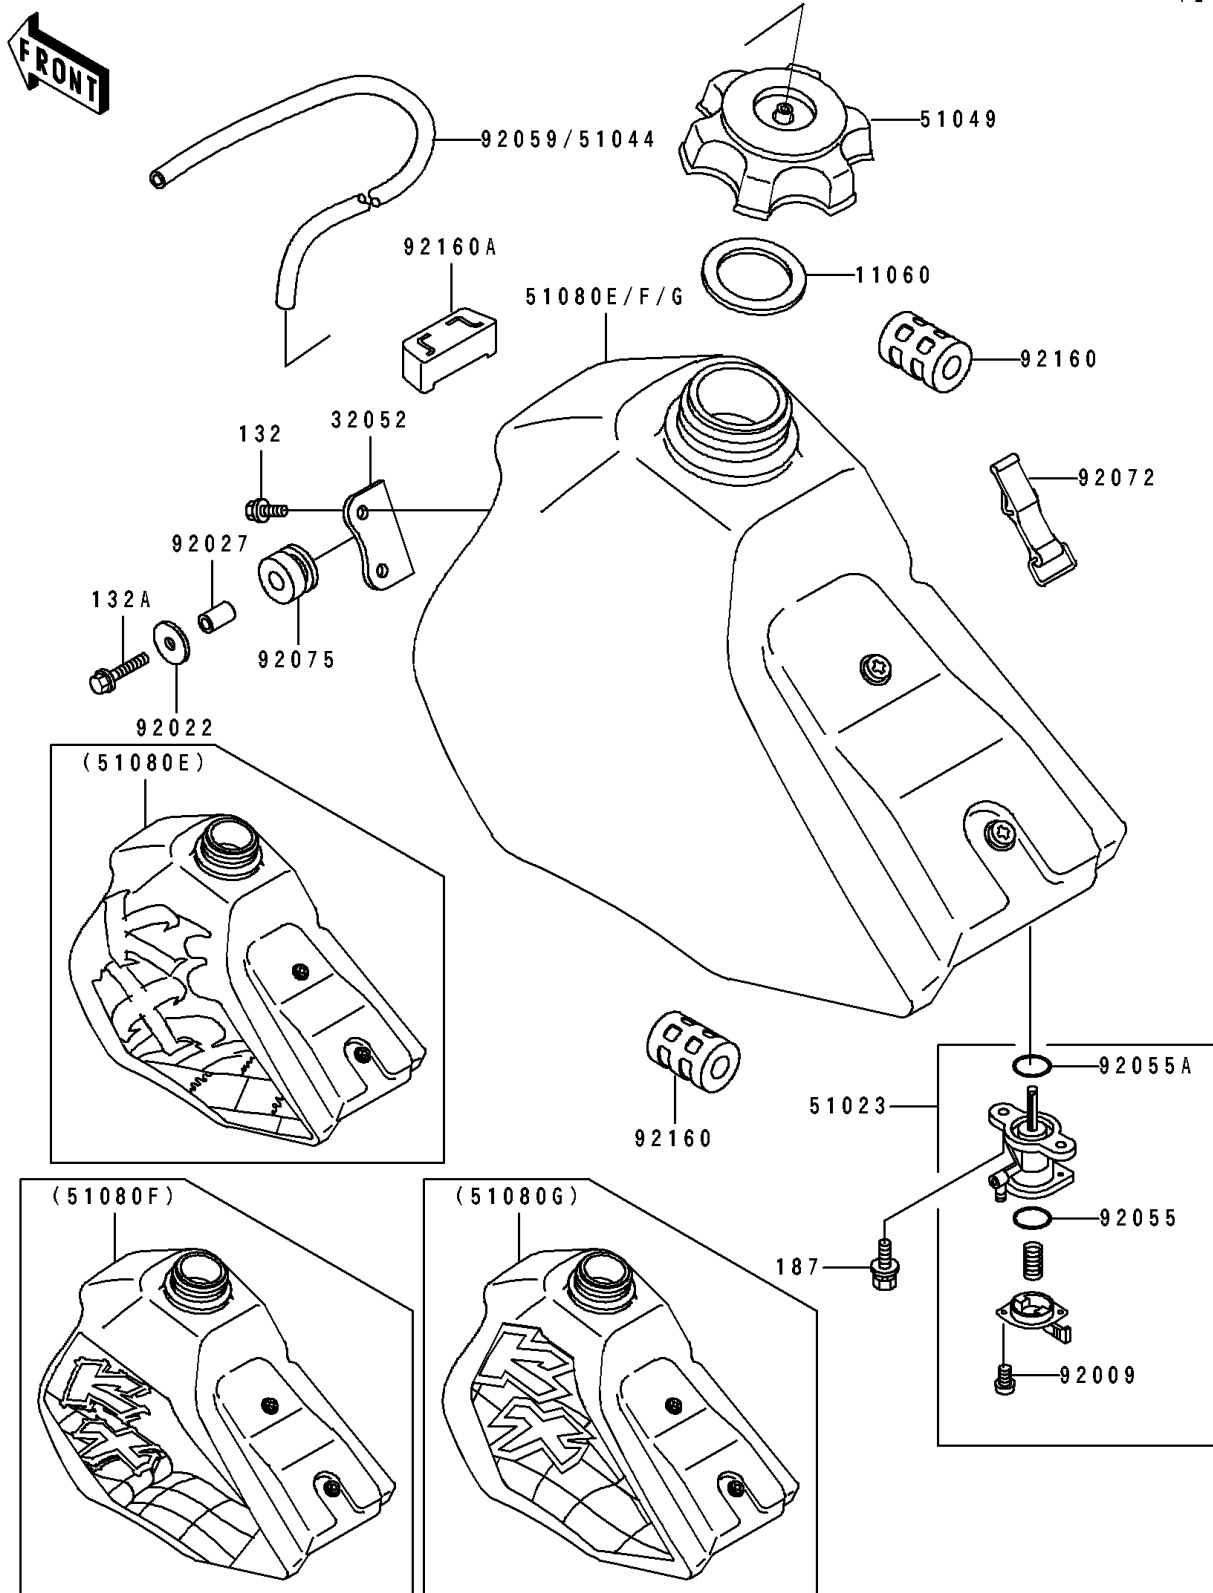

1997 KX100 PARTS DIAGRAM

Fuel Tank

F 2410

1997 KX100 PARTS LIST

Fuel Tank

ITEM NAME	PART NUMBER	QUANTITY
GASKET,FUEL TANK CAP (Ref # 11060)	11060-1340	1
BRACKET-TANK (Ref # 32052)	32052-1169	1
TAP-ASSY,FUEL (Ref # 51023)	51023-1115	1
TUBE-ASSY (Ref # 51044)	51044-1185	1
CAP-TANK,FUEL (Ref # 51049)	51049-1108	1
TANK-COMP-FUEL,LIME GREEN (Ref # 51080G)	51080-5325-6W	1
SCREW,3X8 (Ref # 92009)	92009-1386	1
WASHER,6.5X24X2 (Ref # 92022)	92022-1690	1
COLLAR,6.8X10X17 (Ref # 92027)	92027-1833	1
RING-O,FUEL TAP LEVER (Ref # 92055)	92055-1299	1
RING-O,FUEL TAP PACKING (Ref # 92055A)	92055-1300	1
BAND,FUEL TANK (Ref # 92072)	92072-1229	1
DAMPER (Ref # 92075)	92075-1660	1
DAMPER,FUEL TANK (Ref # 92160)	92160-1236	1
DAMPER (Ref # 92160A)	92160-1255	1
BOLT-FLANGED-SMALL (Ref # 132)	132G0612	1
BOLT-FLANGED-SMALL (Ref # 132A)	132G0630	1
BOLT-UPSET-WSP (Ref # 187)	187B0616	1