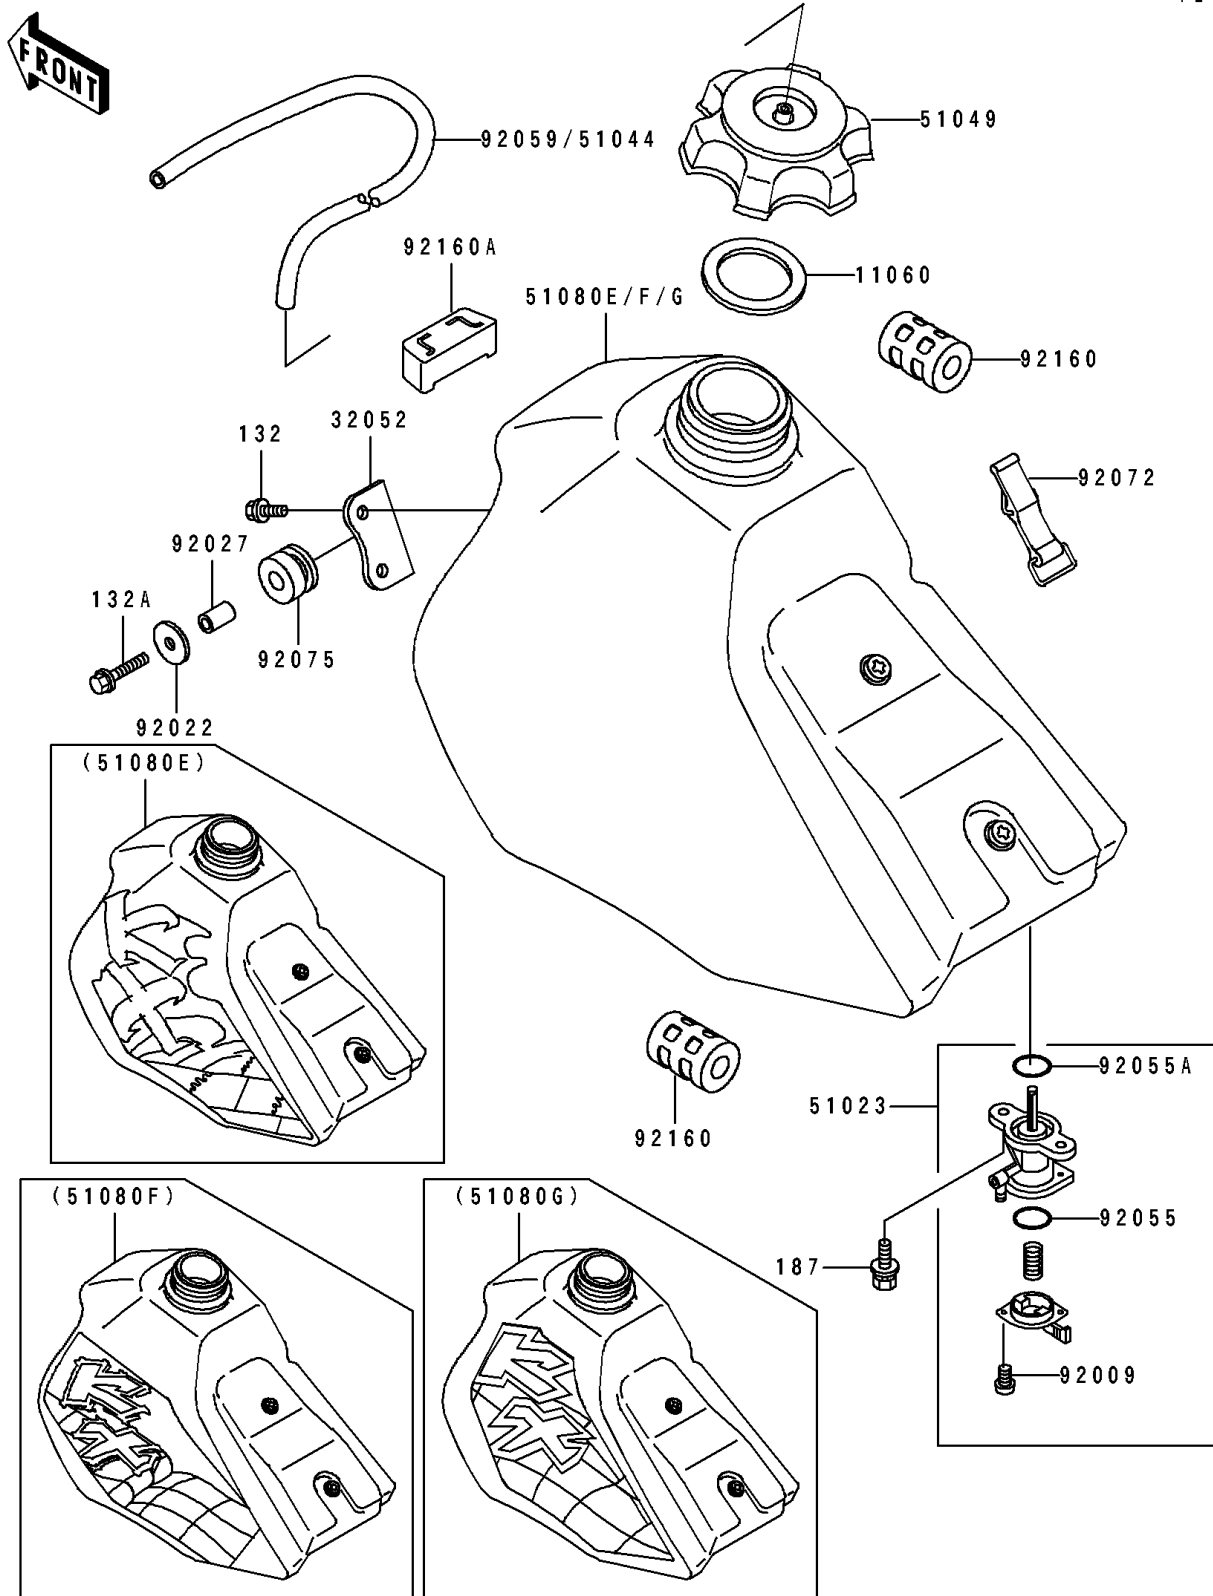

1995 KX100 PARTS DIAGRAM

Fuel Tank

F2410

1995 KX100 PARTS LIST

Fuel Tank

ITEM NAME	PART NUMBER	QUANTITY
GASKET,FUEL TANK CAP (Ref # 11060)	11060-1340	1
BRACKET-TANK (Ref # 32052)	32052-1169	1
TAP-ASSY,FUEL (Ref # 51023)	51023-1115	1
CAP-TANK,FUEL (Ref # 51049)	51049-1108	1
TANK-COMP-FUEL,L.GREEN (Ref # 51080E)	51080-5125-6W	1
SCREW,3X8 (Ref # 92009)	92009-1386	2
WASHER,6.5X24X2 (Ref # 92022)	92022-1690	1
COLLAR,6.8X10X17 (Ref # 92027)	92027-1833	1
RING-O,FUEL TAP LEVER (Ref # 92055)	92055-1299	1
RING-O,FUEL TAP PACKING (Ref # 92055A)	92055-1300	1
TUBE,5X9X350 (Ref # 92059)	92059-1265	1
BAND,FUEL TANK (Ref # 92072)	92072-1229	1
DAMPER (Ref # 92075)	92075-1660	1
DAMPER,FUEL TANK (Ref # 92160)	92160-1236	2
DAMPER (Ref # 92160A)	92160-1255	1
BOLT-FLANGED-SMALL (Ref # 132)	132G0612	2
BOLT-FLANGED-SMALL (Ref # 132A)	132G0630	1
BOLT-UPSET-WSP (Ref # 187)	187B0616	2