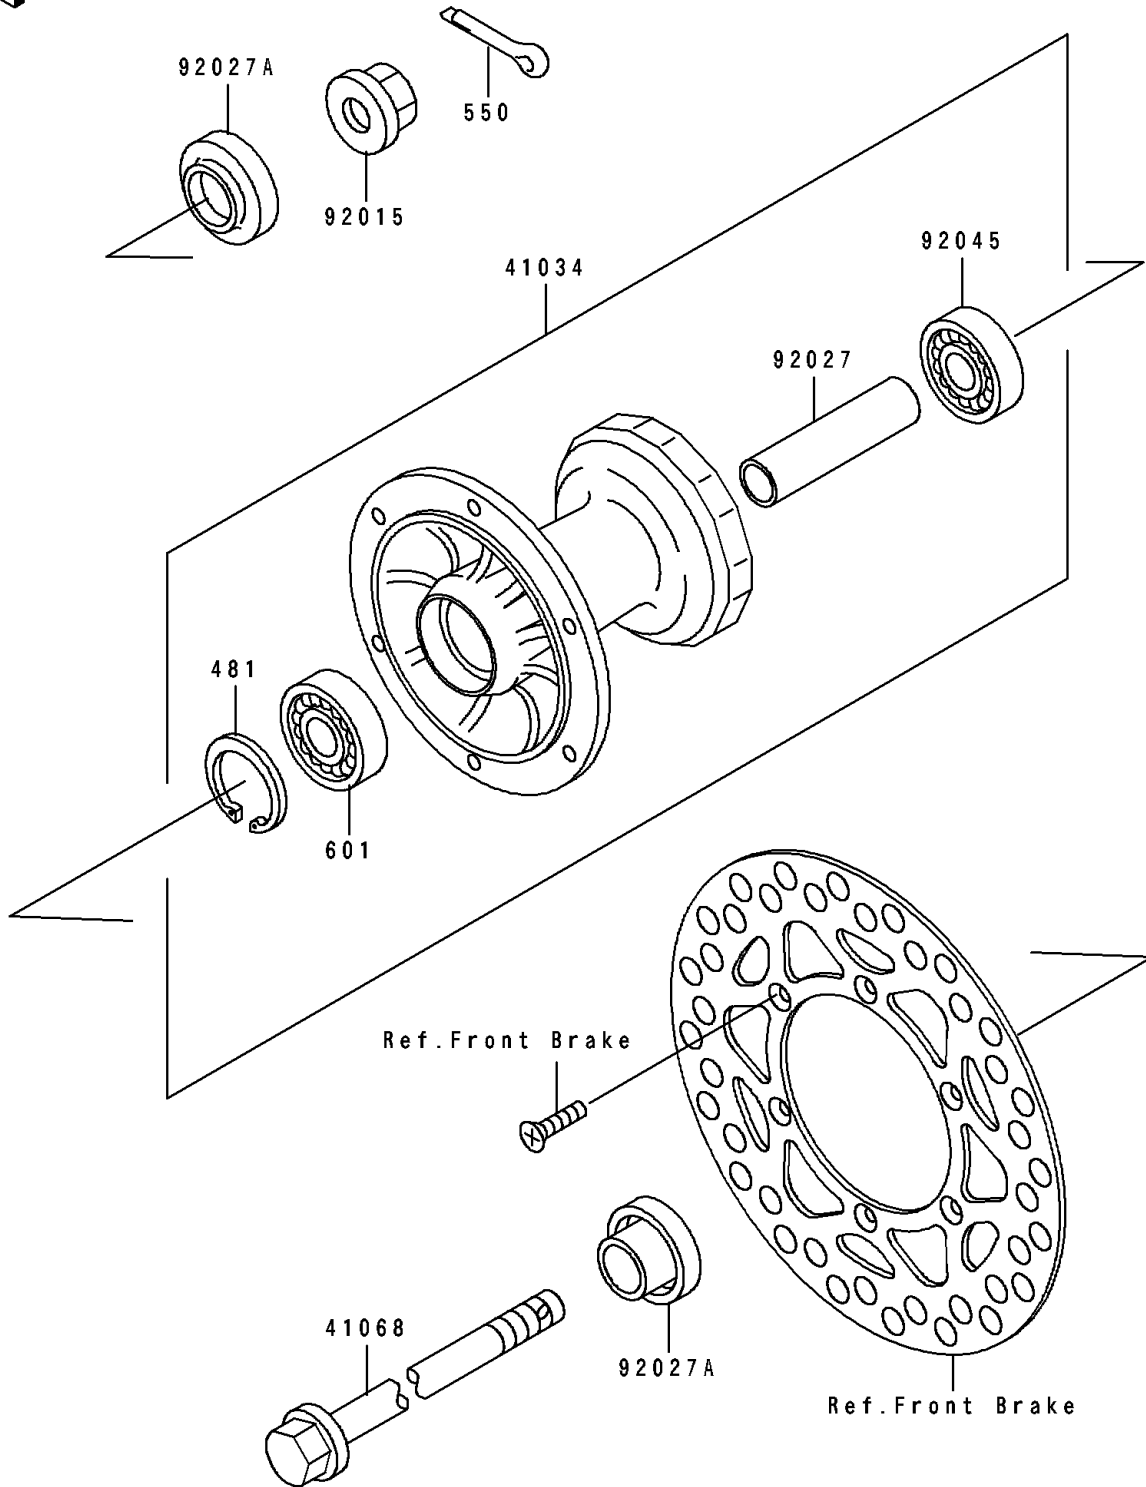

1997 KX100 PARTS DIAGRAM

Front Hub

F 2 2 3 0

1997 KX100 PARTS LIST

Front Hub

ITEM NAME	PART NUMBER	QUANTITY
DRUM-ASSY,FRONT BRAKE (Ref # 41034)	41034-1166	1
AXLE,FR (Ref # 41068)	41068-1333	1
NUT,FLANGED,12MM (Ref # 92015)	92015-1433	1
COLLAR,L=81 (Ref # 92027)	92027-1925	1
COLLAR,L=6 (Ref # 92027A)	92027-1926	2
BEARING-BALL,TMB201LLUC3/2A (Ref # 92045)	92045-1062	1
CIRCLIP-TYPE-C,37MM (Ref # 481)	481J3700	1
PIN-COTTER,2.5X20 (Ref # 550)	550D2520	1
BEARING-BALL,#6201UUC3 (Ref # 601)	601B6301UU	1