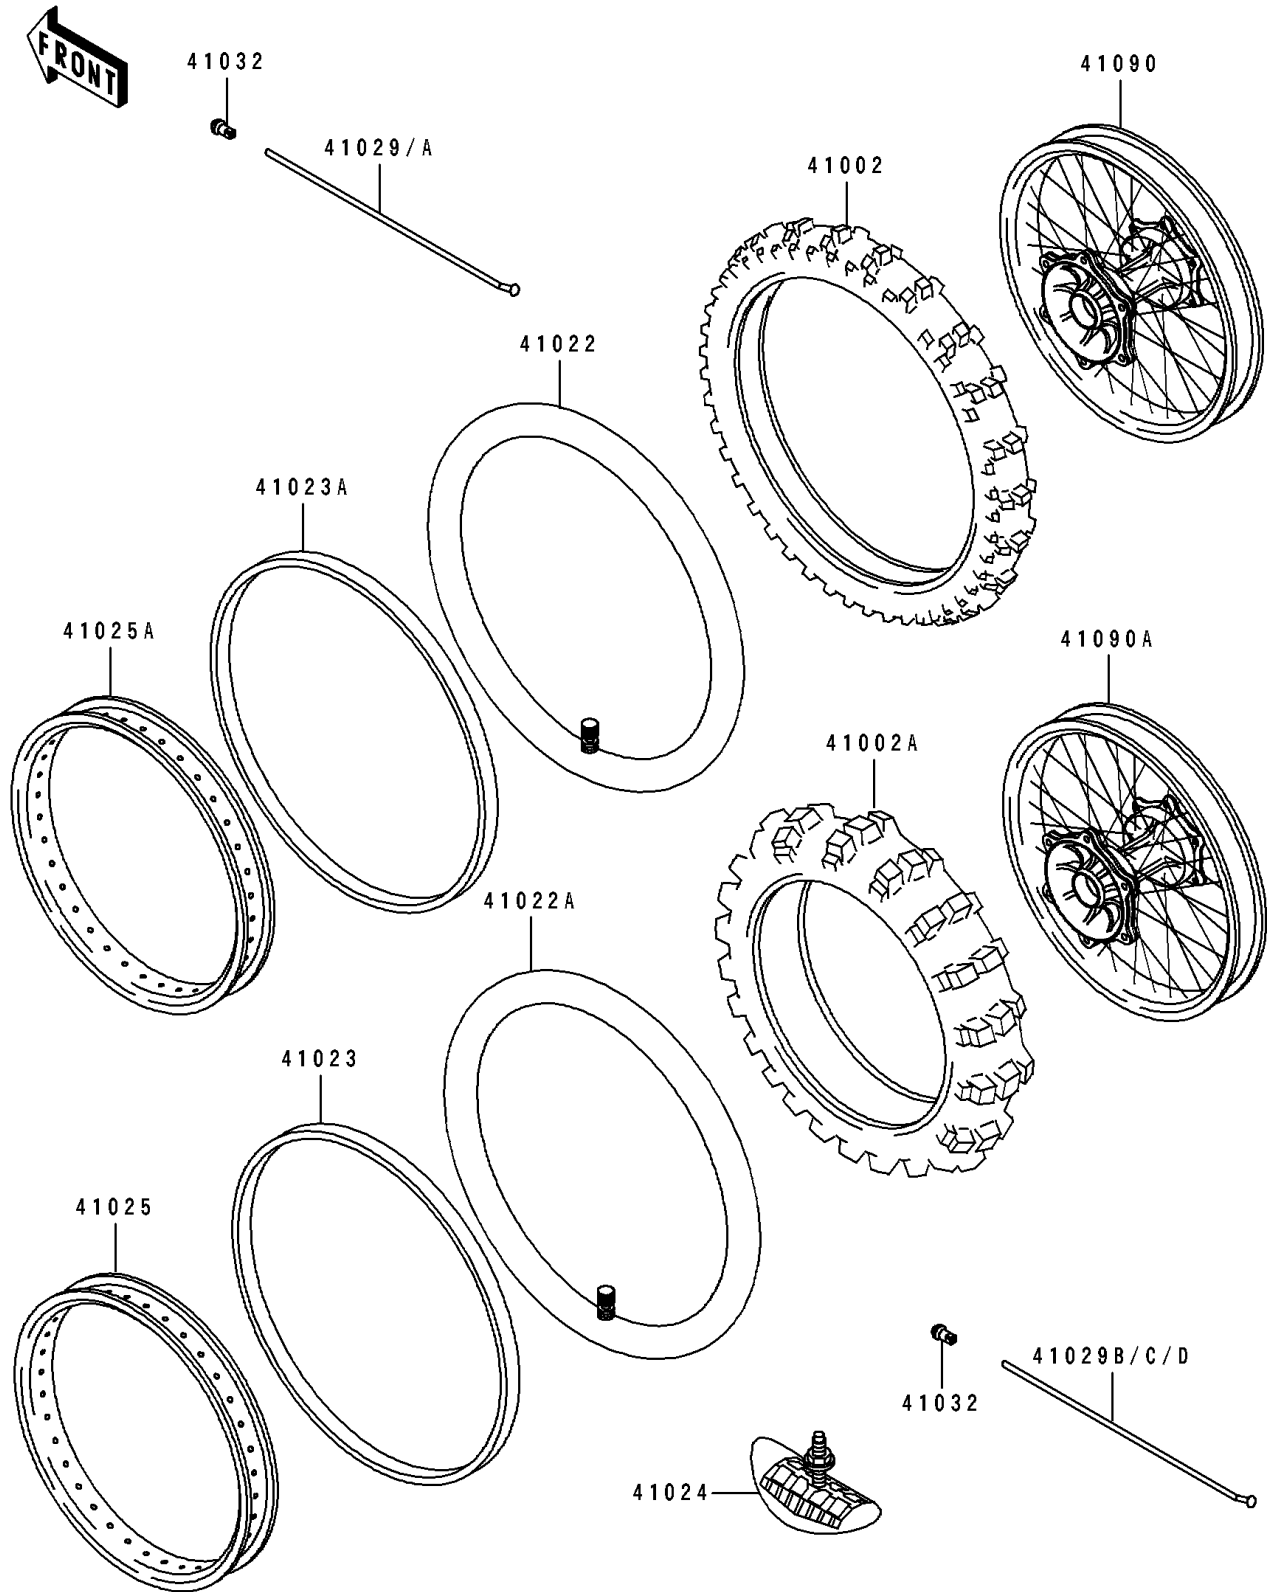

1997 KX100 PARTS DIAGRAM

Wheels/Tires

F2210

1997 KX100 PARTS LIST

Wheels/Tires

ITEM NAME	PART NUMBER	QUANTITY
TIRE,FR,70/100-19 42M,K490(D) (Ref # 41002)	41002-1626	1
TIRE,RR,90/100-16 52M,K695(D) (Ref # 41002A)	41002-1788	1
TUBE-TIRE,FR,70/100-19(D) (Ref # 41022)	41022-1121	1
TUBE-TIRE,90/100-16(D) (Ref # 41022A)	41022-1122	1
BAND-RIM,RR,90/100-16(D) (Ref # 41023)	41023-1072	1
BAND-RIM,90.100/90-19(D) (Ref # 41023A)	41023-1074	1
STOPPER-RIM,1.85-M(DUNLOP) (Ref # 41024)	41024-011	1
RIM,RR,1.85X16EN22-J (Ref # 41025)	41025-1188	1
RIM,FR,1.40X19EN22J (Ref # 41025A)	41025-1217	1
SPOKE-INNER,FR,RH,212MMX165D (Ref # 41029)	41029-1148	14
SPOKE-INNER,FR,LH,210MMX165D (Ref # 41029A)	41029-1149	14
SPOKE-INNER,RR,LH,181MMX170D (Ref # 41029B)	41029-1151	14
SPOKE-INNER,RR,RH,178MMX168D (Ref # 41029C)	41029-1181	7
SPOKE-INNER,RR,RH,175MMX168D (Ref # 41029D)	41029-1182	7
NIPPLE-SPOKE (Ref # 41032)	41032-1057	56
WHEEL-SUB ASSY,FR (Ref # 41090)	41090-1067	1
WHEEL-SUB ASSY,RR (Ref # 41090A)	41090-1078	1