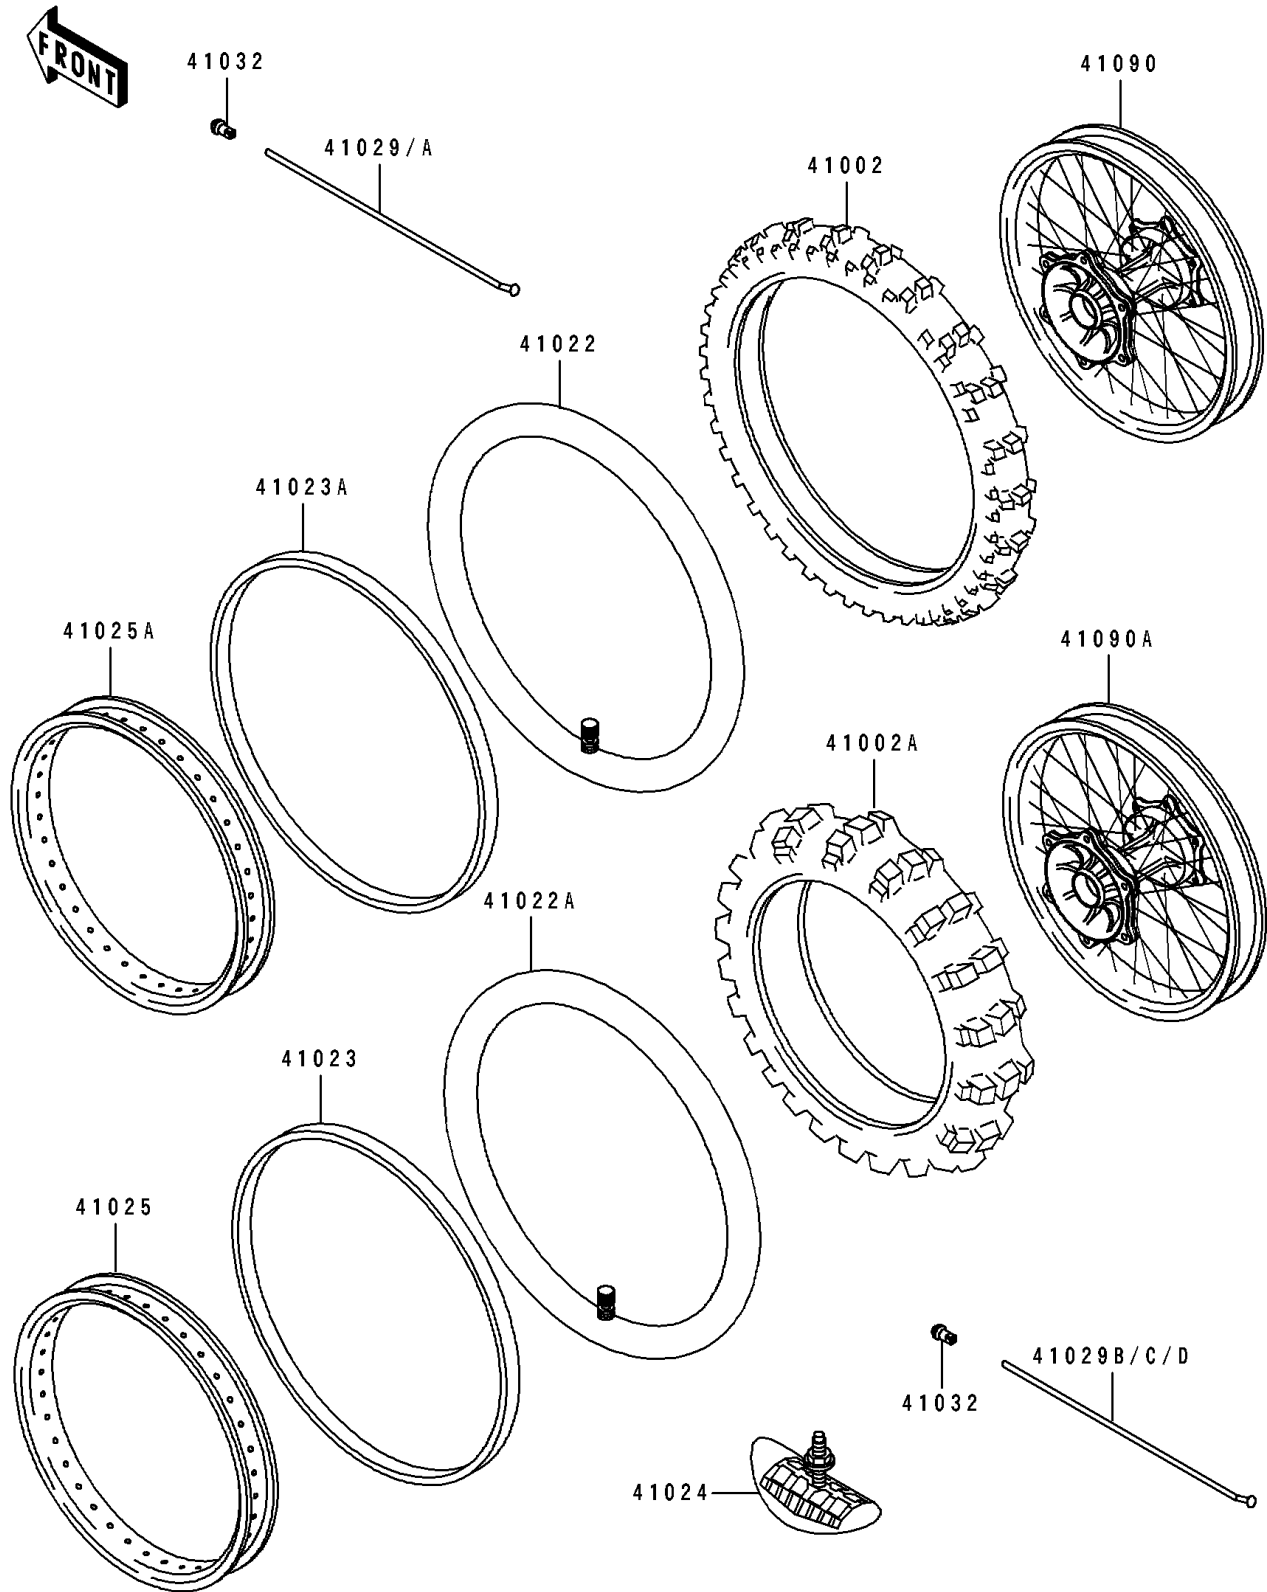

1996 KX100 PARTS DIAGRAM

Wheels/Tires

F2210

1996 KX100 PARTS LIST

Wheels/Tires

ITEM NAME	PART NUMBER	QUANTITY
TIRE,FR,70/100-19 42M,K490(D) (Ref # 41002)	41002-1626	1
TIRE,RR,90/100-16 52M,K695(D) (Ref # 41002A)	41002-1788	1
TUBE-TIRE,FR,70/100-19(D) (Ref # 41022)	41022-1121	1
TUBE-TIRE,90/100-16(D) (Ref # 41022A)	41022-1122	1
BAND-RIM,RR,90/100-16(D) (Ref # 41023)	41023-1072	1
BAND-RIM,90.100/90-19(D) (Ref # 41023A)	41023-1074	1
STOPPER-RIM,1.85-M(DUNLOP) (Ref # 41024)	41024-011	1
RIM,RR,1.85X16EN22-J (Ref # 41025)	41025-1188	1
RIM,FR,1.40X19EN22J (Ref # 41025A)	41025-1217	1
SPOKE-INNER,FR,RH,212MMX165D (Ref # 41029)	41029-1148	14
SPOKE-INNER,FR,LH,210MMX165D (Ref # 41029A)	41029-1149	14
SPOKE-INNER,RR,LH,181MMX170D (Ref # 41029B)	41029-1151	14
SPOKE-INNER,RR,RH,178MMX168D (Ref # 41029C)	41029-1181	7
SPOKE-INNER,RR,RH,175MMX168D (Ref # 41029D)	41029-1182	7
NIPPLE-SPOKE (Ref # 41032)	41032-1057	56
WHEEL-SUB ASSY,FR (Ref # 41090)	41090-1067	1
WHEEL-SUB ASSY,RR (Ref # 41090A)	41090-1078	1