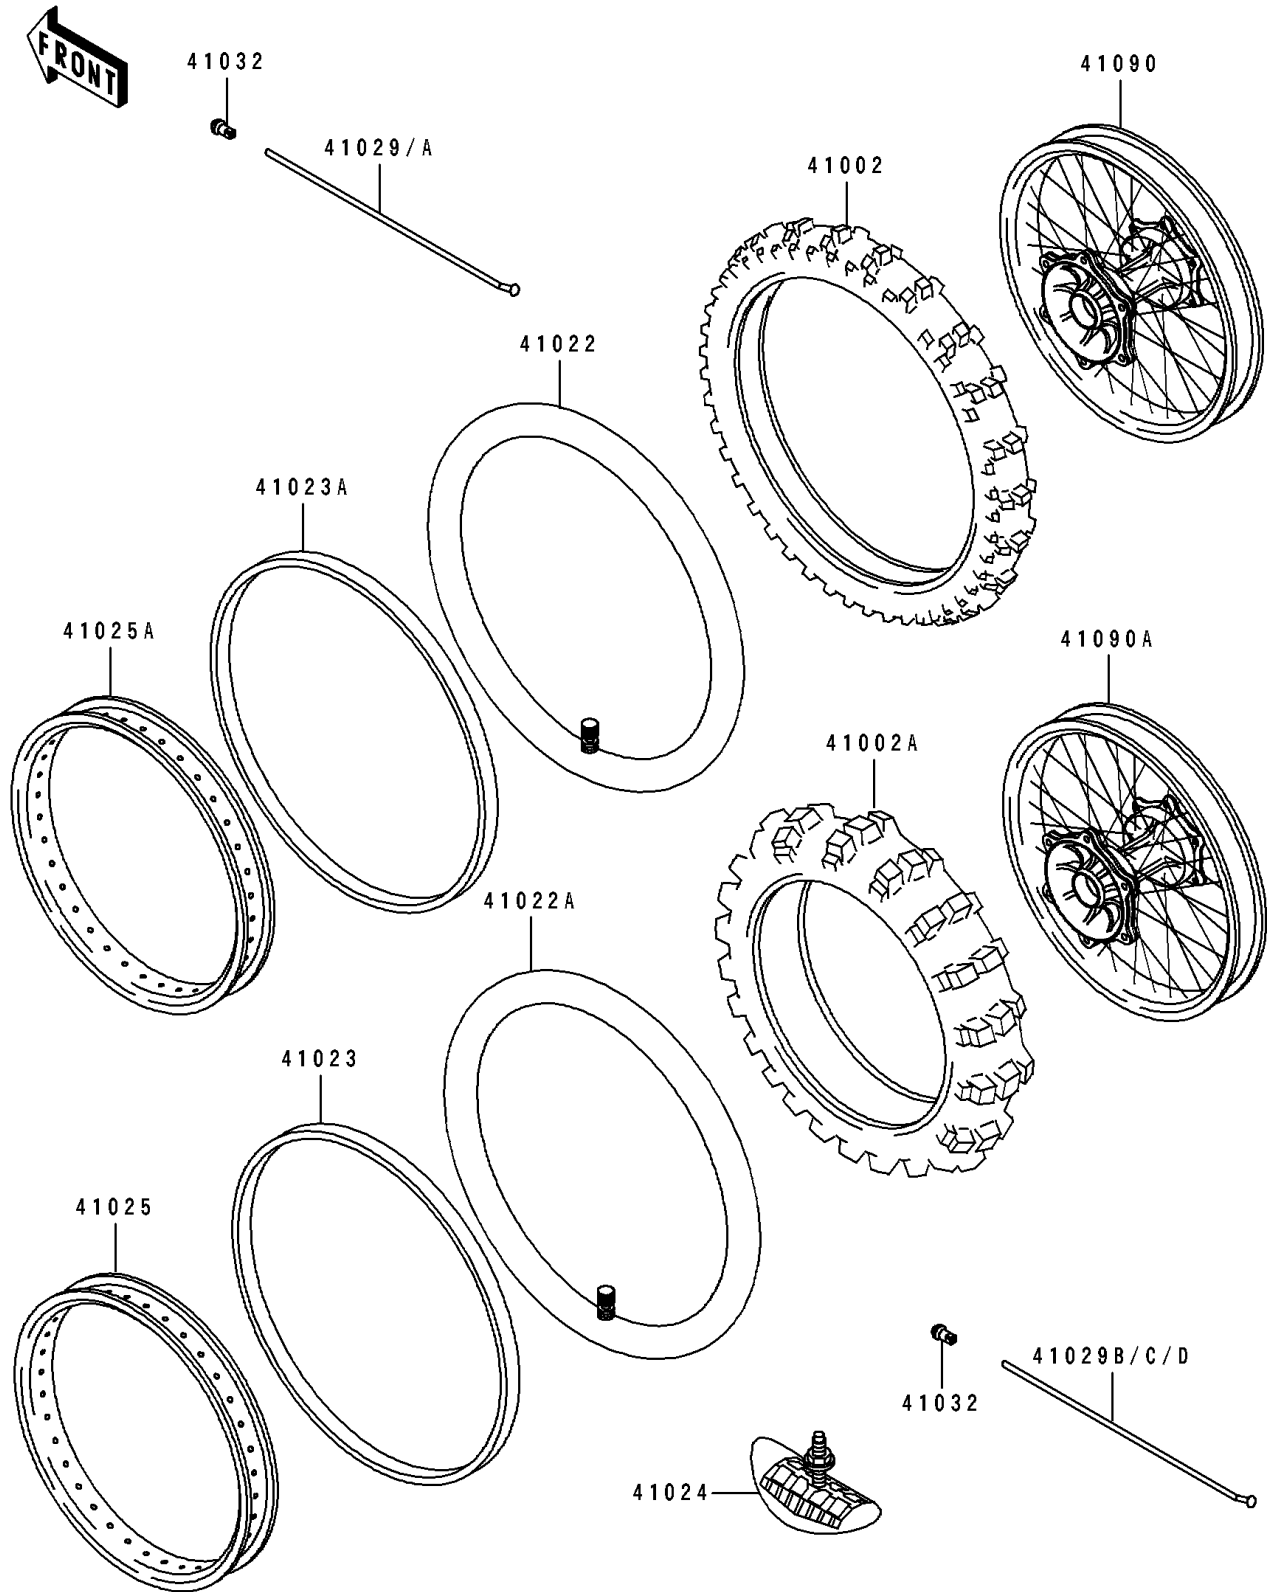

1995 KX100 PARTS DIAGRAM

Wheels/Tires

F2210

1995 KX100 PARTS LIST

Wheels/Tires

ITEM NAME	PART NUMBER	QUANTITY
TIRE,FR,70/100-19 42M,K490(D) (Ref # 41002)	41002-1626	1
TIRE,RR,90/100-16 52M,K695(D) (Ref # 41002A)	41002-1788	1
TUBE-TIRE,FR,70/100-19(D) (Ref # 41022)	41022-1121	1
TUBE-TIRE,90/100-16(D) (Ref # 41022A)	41022-1122	1
BAND-RIM,RR,90/100-16(D) (Ref # 41023)	41023-1072	1
BAND-RIM,90.100/90-19(D) (Ref # 41023A)	41023-1074	1
STOPPER-RIM,1.85-M(DUNLOP) (Ref # 41024)	41024-011	1
RIM,RR,1.85X16EN22-J (Ref # 41025)	41025-1188	1
RIM,FR,1.40X19EN22J (Ref # 41025A)	41025-1217	1
SPOKE-INNER,FR,RH,212MMX165D (Ref # 41029)	41029-1148	14
SPOKE-INNER,FR,LH,210MMX165D (Ref # 41029A)	41029-1149	14
SPOKE-INNER,RR,LH,181MMX170D (Ref # 41029B)	41029-1151	14
SPOKE-INNER,RR,RH,178MMX168D (Ref # 41029C)	41029-1181	7
SPOKE-INNER,RR,RH,175MMX168D (Ref # 41029D)	41029-1182	7
NIPPLE-SPOKE (Ref # 41032)	41032-1057	56
WHEEL-SUB ASSY,FR (Ref # 41090)	41090-1067	1
WHEEL-SUB ASSY,RR (Ref # 41090A)	41090-1078	1