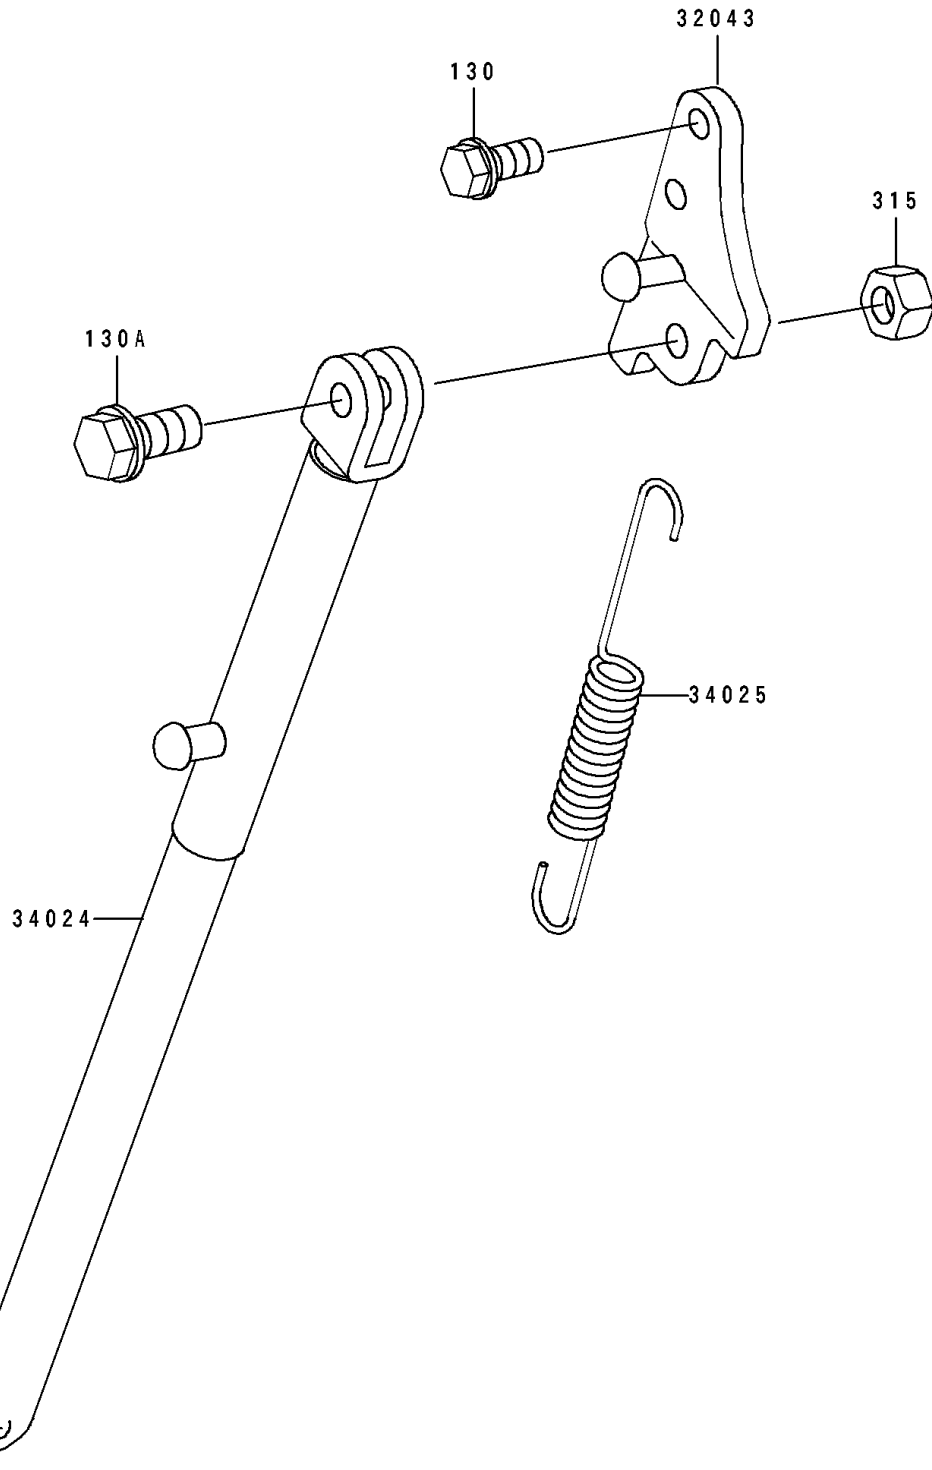

# 1997 KX100 PARTS DIAGRAM

Stand(s)

F2190

# 1997 KX100 PARTS LIST

Stand(s)

ITEM NAME	PART NUMBER	QUANTITY
BRACKET-STAND,SIDE,SILVER (Ref # 32043)	32043-1318-CE	1
STAND-SIDE,SILVER NO.25 (Ref # 34024)	34024-1242-CE	1
SPRING,STAND (Ref # 34025)	34025-005	1
BOLT-FLANGED,8X12 (Ref # 130)	130G0812	2
BOLT-FLANGED,10X30 (Ref # 130A)	130V1030	1
NUT-HEX-FINE,10MM,BLACK (Ref # 315)	315C1000	1