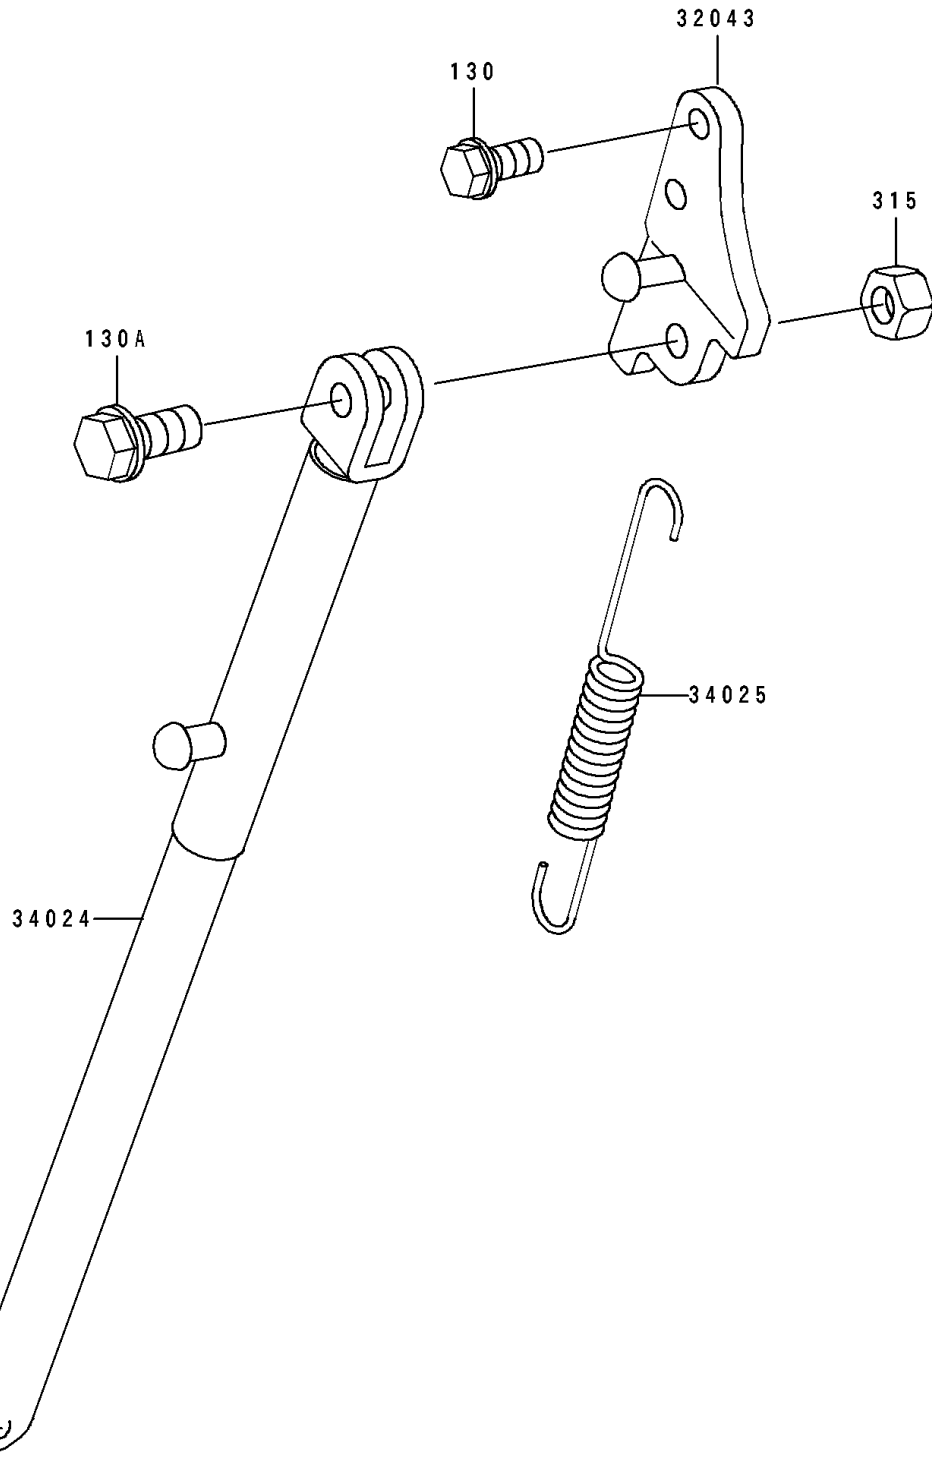

# 1996 KX100 PARTS DIAGRAM

Stand(s)

F2190

# 1996 KX100 PARTS LIST

Stand(s)

ITEM NAME	PART NUMBER	QUANTITY
BRACKET-STAND,SIDE,SILVER (Ref # 32043)	32043-1318-CE	1
STAND-SIDE,SILVER NO.25 (Ref # 34024)	34024-1242-CE	1
SPRING,STAND (Ref # 34025)	34025-005	1
BOLT-FLANGED,8X12 (Ref # 130)	130G0812	2
BOLT-FLANGED,10X30 (Ref # 130A)	130V1030	1
NUT-HEX-FINE,10MM,BLACK (Ref # 315)	315C1000	1