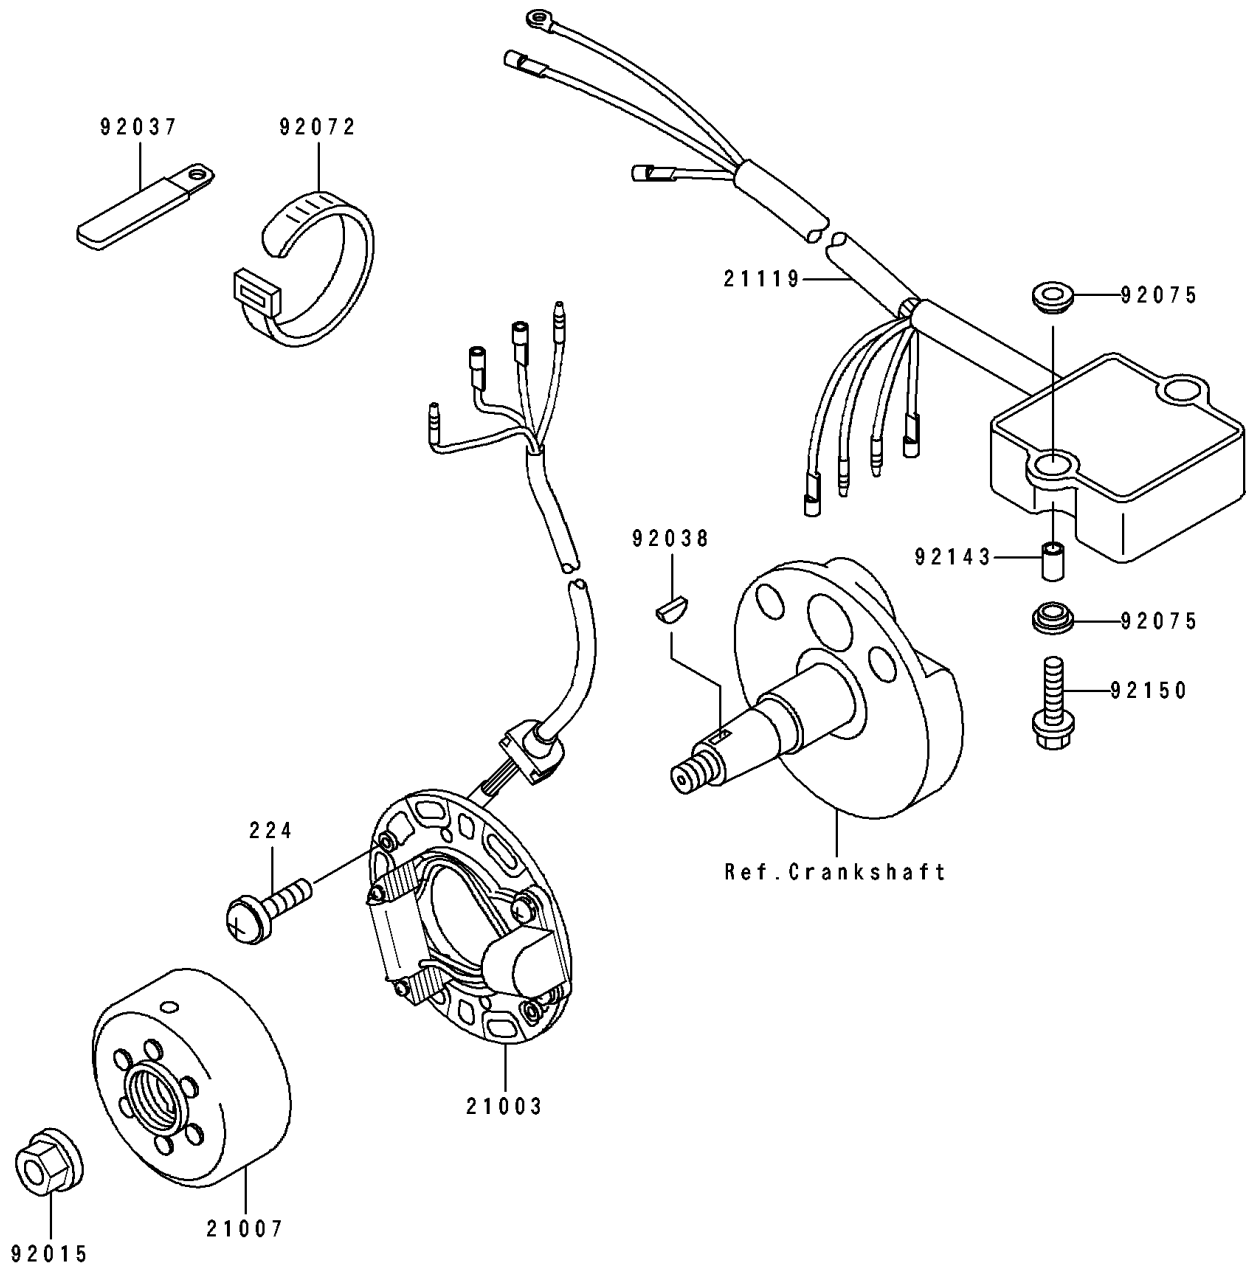

1997 KX100 PARTS DIAGRAM

Generator

E1810

1997 KX100 PARTS LIST

Generator

ITEM NAME	PART NUMBER	QUANTITY
STATOR (Ref # 21003)	21003-1261	1
ROTOR,MAGNETO (Ref # 21007)	21007-1239	1
IGNITER (Ref # 21119)	21119-1414	1
NUT,FLANGED,10MM (Ref # 92015)	92015-077	1
CLAMP,WIRING HARNESS (Ref # 92037)	92037-1069	1
KEY,WOODRUFF (Ref # 92038)	92038-001	1
BAND,L=123 (Ref # 92072)	92072-030	1
DAMPER,8MM (Ref # 92075)	92075-1138	4
COLLAR,6X8.5X13 (Ref # 92143)	92143-3715	2
BOLT,FLANGED,6X25 (Ref # 92150)	92150-1507	2
SCREW-PAN-WP-CROS (Ref # 224)	224B0614	2