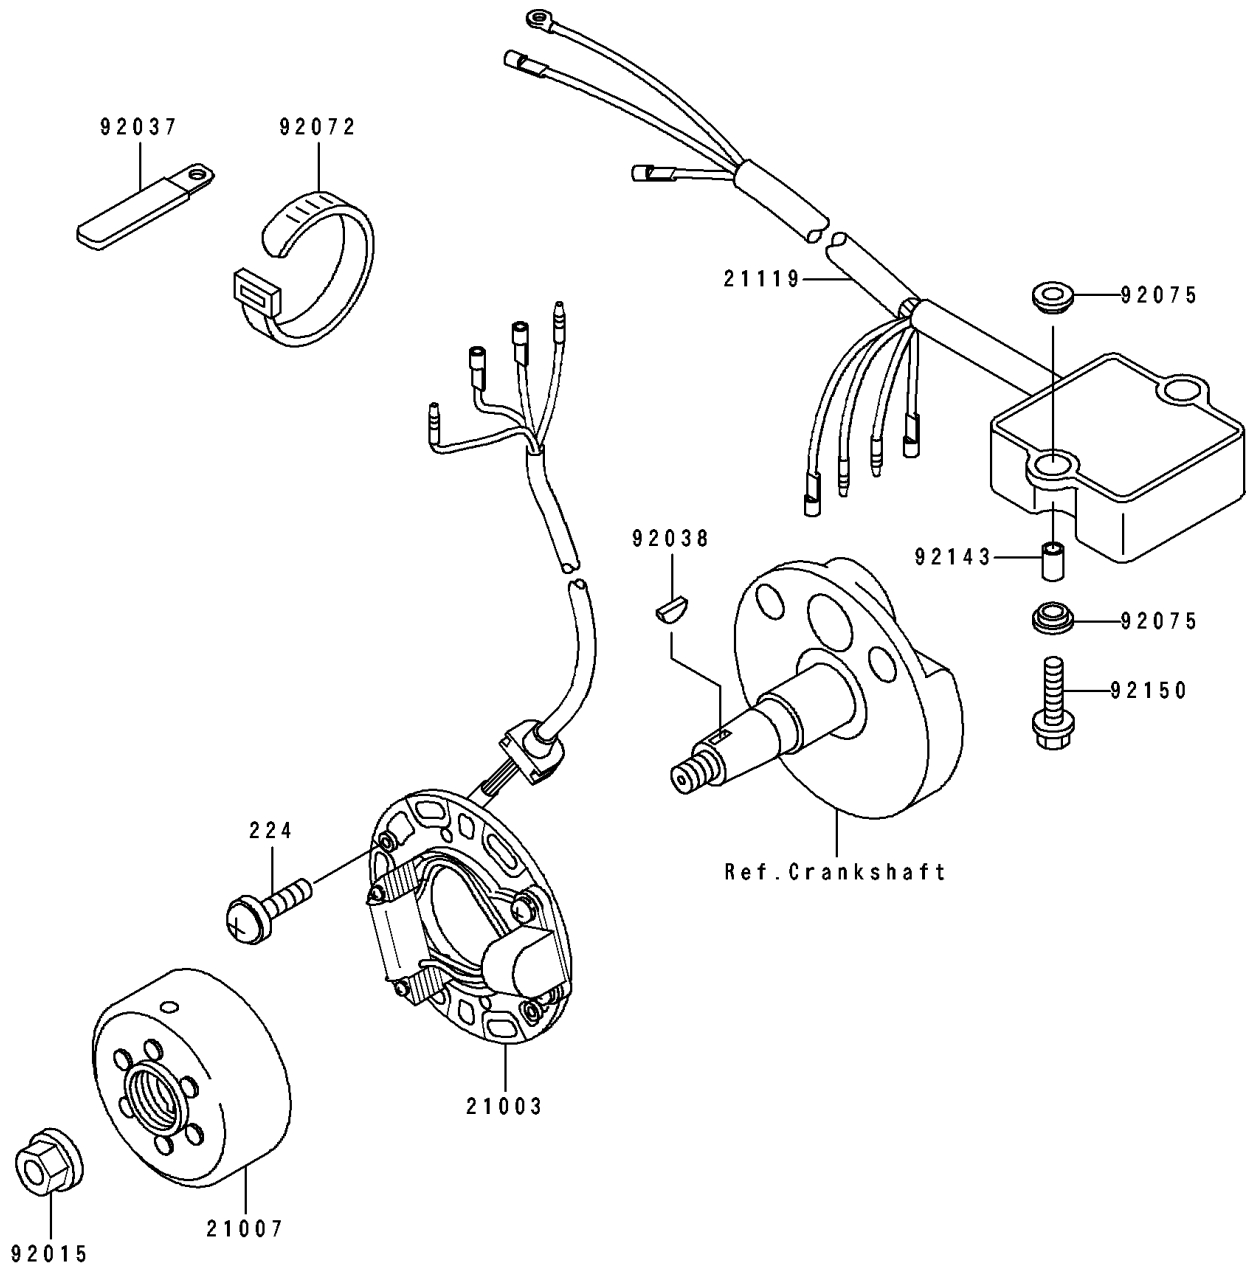

1997 KX100 PARTS DIAGRAM

Generator

E1810

1997 KX100 PARTS LIST

Generator

ITEM NAME	PART NUMBER	QUANTITY
STATOR (Ref # 21003)	21003-1261	1
ROTOR,MAGNETO (Ref # 21007)	21007-1239	1
IGNITER (Ref # 21119)	21119-1414	1
NUT,FLANGED,10MM (Ref # 92015)	92015-077	1
CLAMP,WIRING HARNESS (Ref # 92037)	92037-1069	1
KEY,WOODRUFF (Ref # 92038)	92038-001	1
BAND,L=123 (Ref # 92072)	92072-030	1
DAMPER,8MM (Ref # 92075)	92075-1138	4
COLLAR,6X8.5X13 (Ref # 92143)	92143-3715	2
BOLT,FLANGED,6X25 (Ref # 92150)	92150-1507	2
SCREW-PAN-WP-CROS (Ref # 224)	224B0614	2