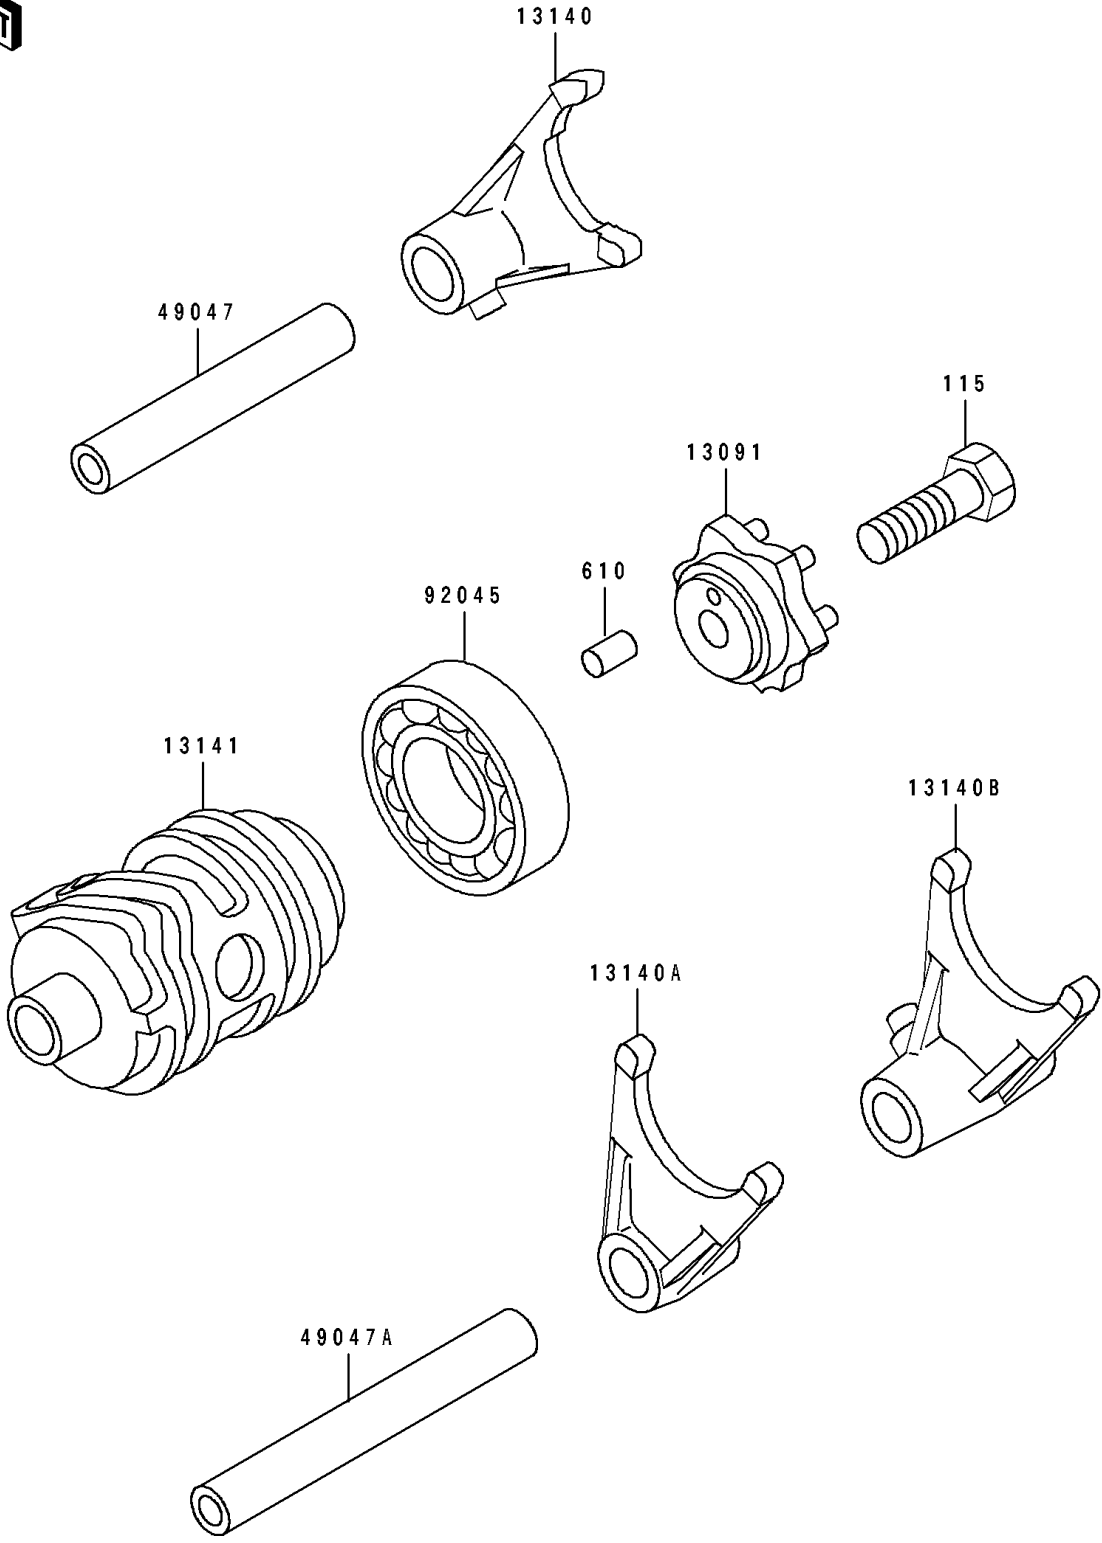

# 1997 KX100 PARTS DIAGRAM

Gear Change Drum/Shift Fork(s)

E1362

## 1997 KX100 PARTS LIST

### Gear Change Drum/Shift Fork(s)

ITEM NAME	PART NUMBER	QUANTITY
HOLDER,CHANGE DRUM (Ref # 13091)	13091-1390	1
FORK-SHIFT,5TH&6TH (Ref # 13140)	13140-1139	1
FORK-SHIFT,2ND&3RD (Ref # 13140A)	13140-1140	1
FORK-SHIFT,LOW&4TH (Ref # 13140B)	13140-1141	1
DRUM-CHANGE (Ref # 13141)	13141-1120	1
ROD-SHIFT,5.9X10X64.5 (Ref # 49047)	49047-1063	1
ROD-SHIFT,5.9X10X81 (Ref # 49047A)	49047-1064	1
BEARING-BALL,#6905 (Ref # 92045)	92045-036	1
BOLT-SMALL-UPSET (Ref # 115)	115G0825	1
ROLLER,4X8 (Ref # 610)	610A0408	1