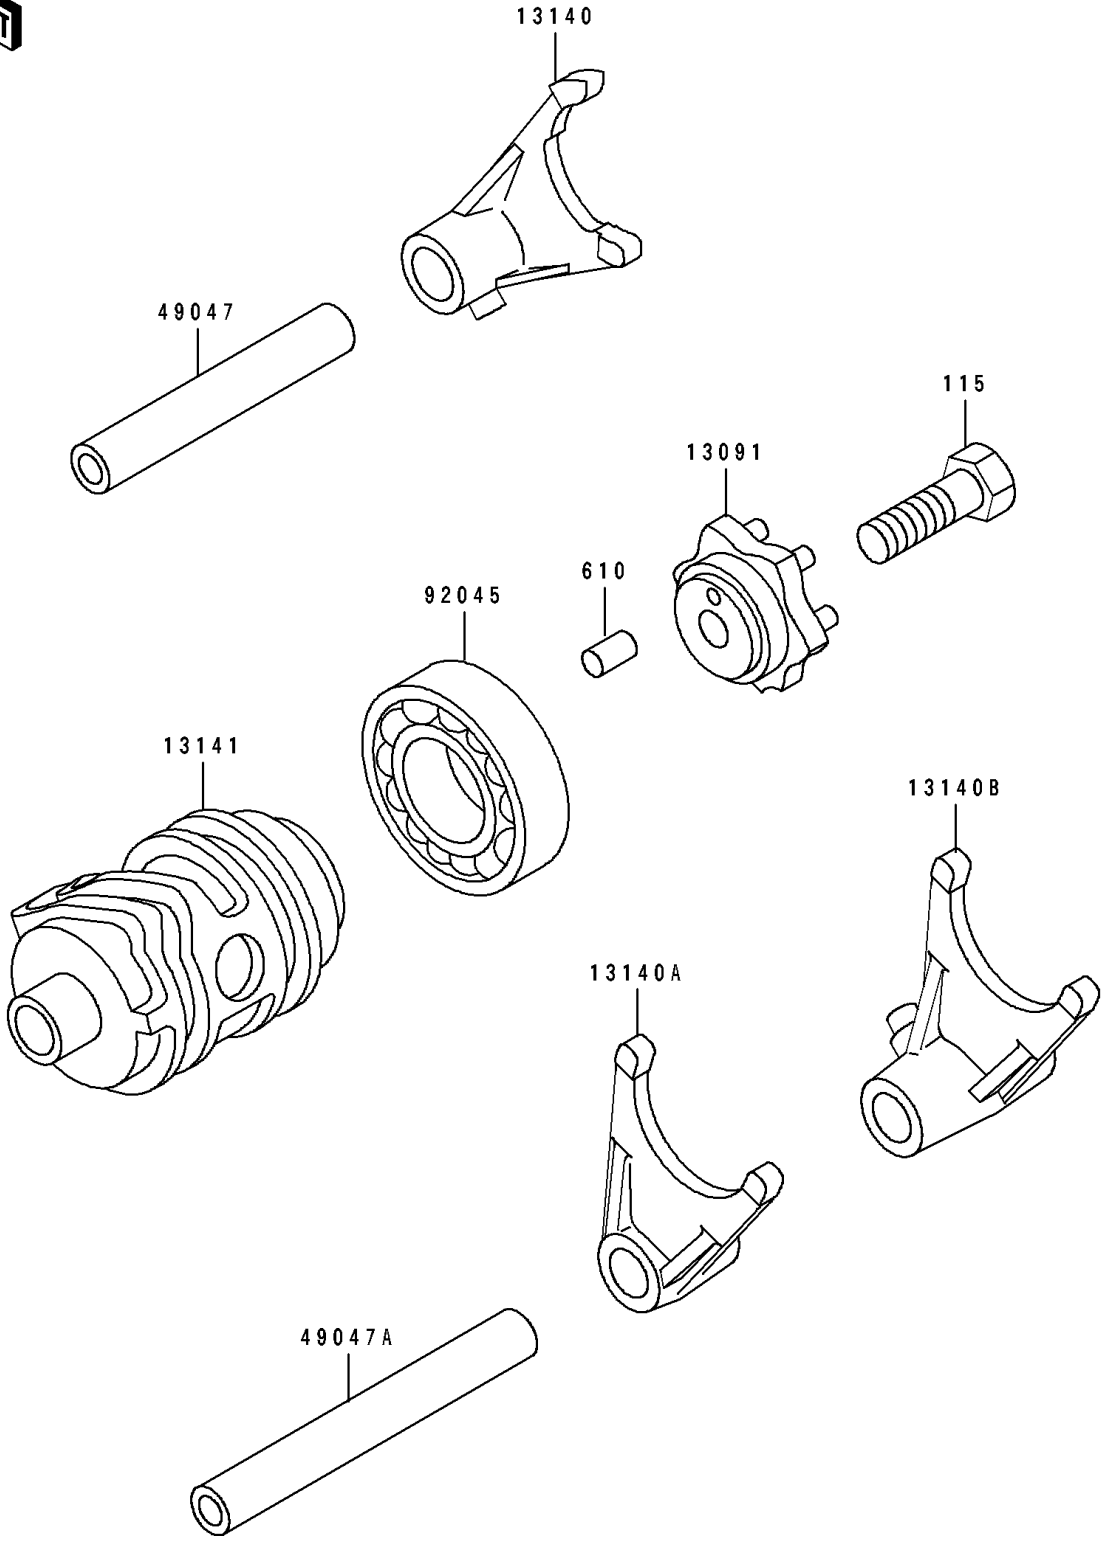

1997 KX100 PARTS DIAGRAM

Gear Change Drum/Shift Fork(s)

E1362

1997 KX100 PARTS LIST

Gear Change Drum/Shift Fork(s)

ITEM NAME	PART NUMBER	QUANTITY
HOLDER,CHANGE DRUM (Ref # 13091)	13091-1390	1
FORK-SHIFT,5TH&6TH (Ref # 13140)	13140-1139	1
FORK-SHIFT,2ND&3RD (Ref # 13140A)	13140-1140	1
FORK-SHIFT,LOW&4TH (Ref # 13140B)	13140-1141	1
DRUM-CHANGE (Ref # 13141)	13141-1120	1
ROD-SHIFT,5.9X10X64.5 (Ref # 49047)	49047-1063	1
ROD-SHIFT,5.9X10X81 (Ref # 49047A)	49047-1064	1
BEARING-BALL,#6905 (Ref # 92045)	92045-036	1
BOLT-SMALL-UPSET (Ref # 115)	115G0825	1
ROLLER,4X8 (Ref # 610)	610A0408	1