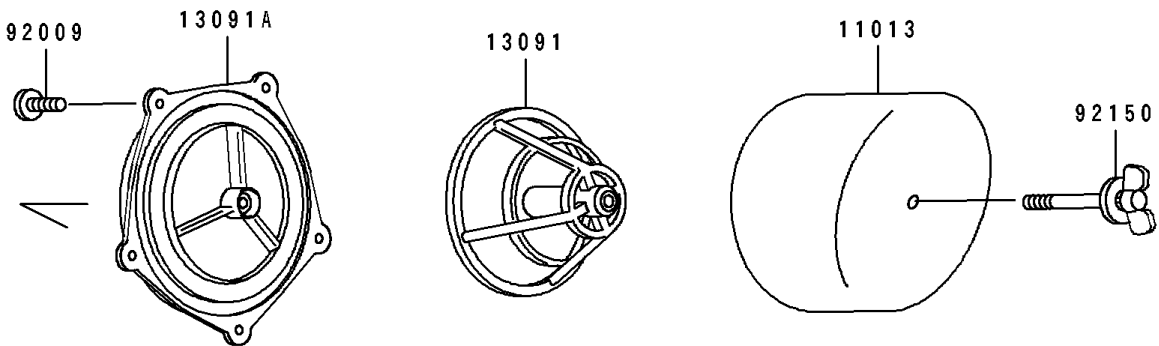

1997 KX100 PARTS DIAGRAM

Air Cleaner

E1130

1997 KX100 PARTS LIST

Air Cleaner

ITEM NAME	PART NUMBER	QUANTITY
CASE-AIR FILTER (Ref # 11011)	11011-1426	1
ELEMENT-AIR FILTER (Ref # 11013)	11013-1201	1
BRACKET,IGNITER (Ref # 11047)	11047-1361	1
HOLDER,ELEMENT (Ref # 13091)	13091-1696	1
HOLDER (Ref # 13091A)	13091-1697	1
DUCT,AIR FILTER (Ref # 14073)	14073-1448	1
SCREW,TAPPING,5X14 (Ref # 92009)	92009-1197	5
CLAMP,55MM (Ref # 92037)	92037-1486	1
BOLT,WING (Ref # 92150)	92150-1565	1
CLAMP,126MM (Ref # 92170)	92170-1194	1
BOLT-FLANGED (Ref # 130)	130G0608	1
BOLT-FLANGED-SMALL (Ref # 132)	132G0614	1
BOLT-FLANGED-SMALL (Ref # 132A)	132G0620	1