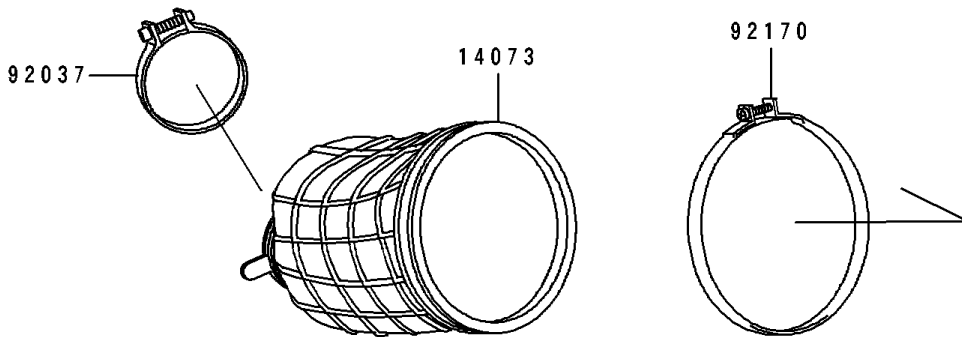

1997 KX100 PARTS DIAGRAM

Air Cleaner

E1130

1997 KX100 PARTS LIST

Air Cleaner

ITEM NAME	PART NUMBER	QUANTITY
CASE-AIR FILTER (Ref # 11011)	11011-1426	1
ELEMENT-AIR FILTER (Ref # 11013)	11013-1201	1
BRACKET,IGNITER (Ref # 11047)	11047-1361	1
HOLDER,ELEMENT (Ref # 13091)	13091-1696	1
HOLDER (Ref # 13091A)	13091-1697	1
DUCT,AIR FILTER (Ref # 14073)	14073-1448	1
SCREW,TAPPING,5X14 (Ref # 92009)	92009-1197	5
CLAMP,55MM (Ref # 92037)	92037-1486	1
BOLT,WING (Ref # 92150)	92150-1565	1
CLAMP,126MM (Ref # 92170)	92170-1194	1
BOLT-FLANGED (Ref # 130)	130G0608	1
BOLT-FLANGED-SMALL (Ref # 132)	132G0614	1
BOLT-FLANGED-SMALL (Ref # 132A)	132G0620	1