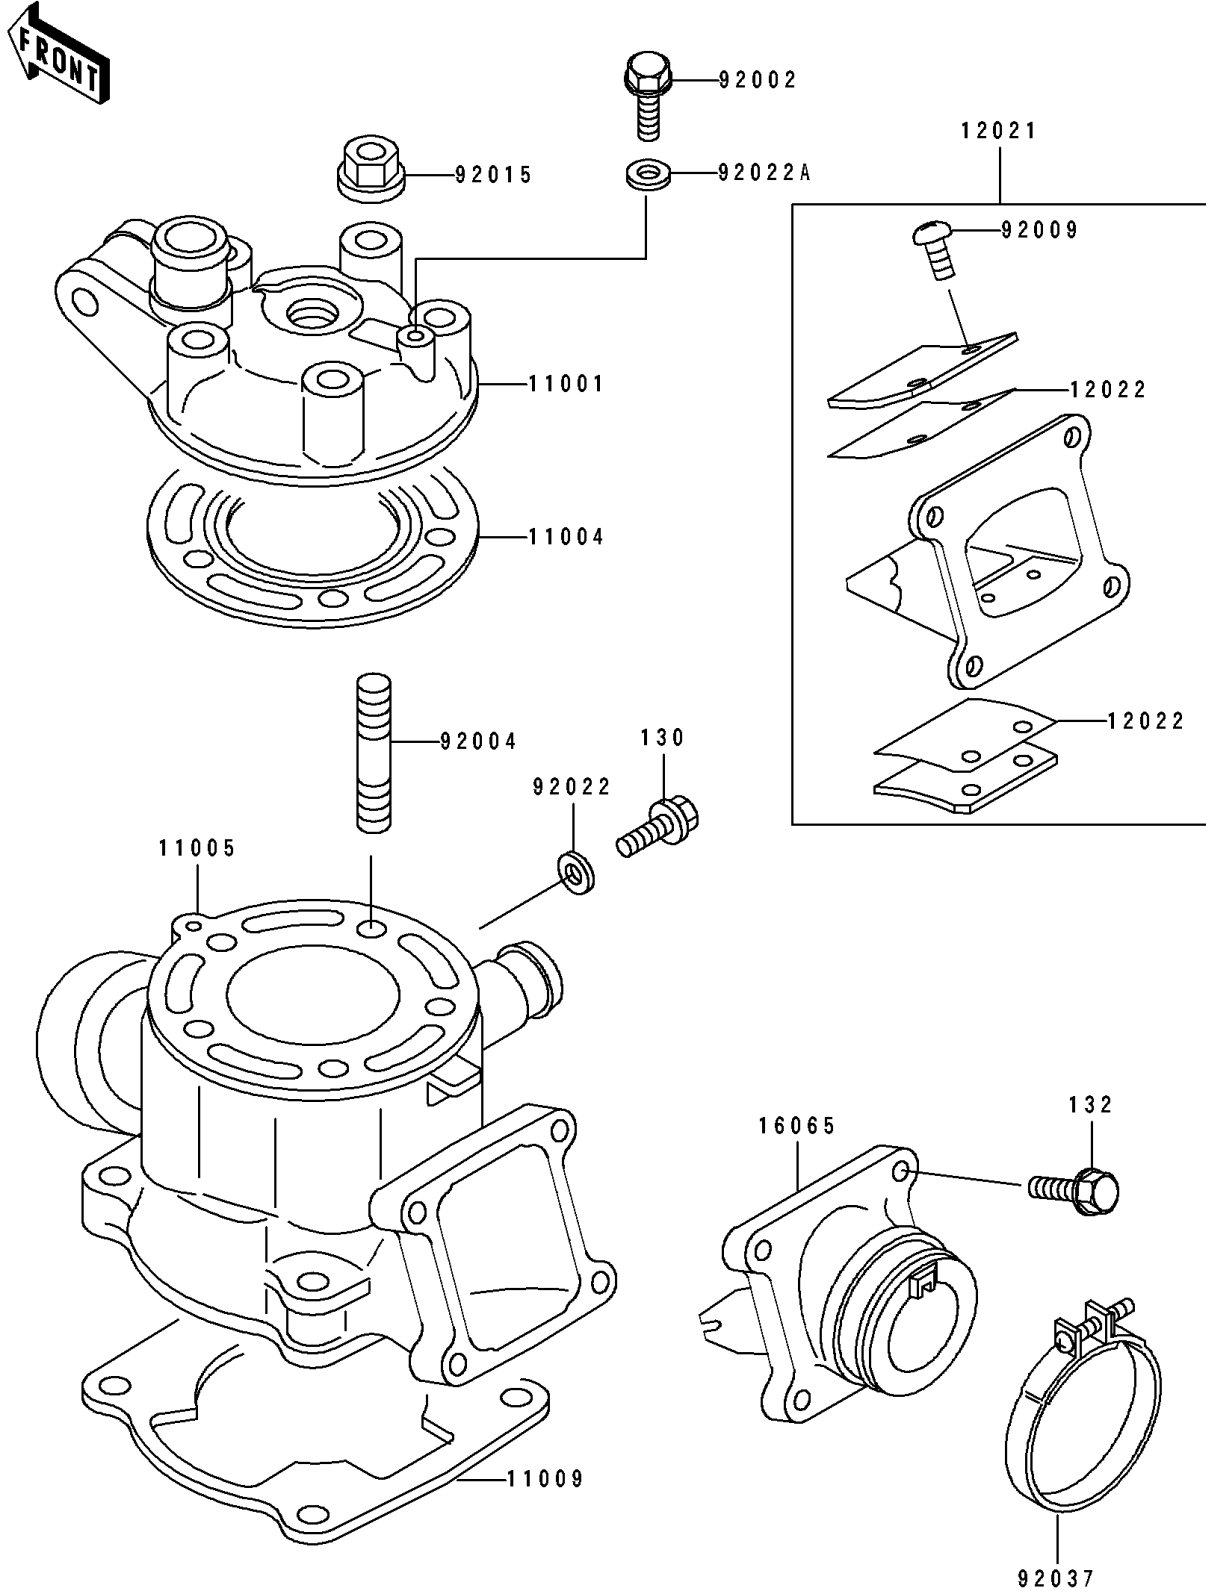

1997 KX100 PARTS DIAGRAM

Cylinder Head/Cylinder

E1110

1997 KX100 PARTS LIST

Cylinder Head/Cylinder

ITEM NAME	PART NUMBER	QUANTITY
HEAD-CYLINDER (Ref # 11001)	11001-1336	1
GASKET-HEAD (Ref # 11004)	11004-1214	1
CYLINDER-ENGINE (Ref # 11005)	11005-1633	1
GASKET,CYLINDER BASE (Ref # 11009)	11009-1970	1
VALVE-ASSY-REED (Ref # 12021)	12021-1075	1
VALVE-REED (Ref # 12022)	12022-1054	2
HOLDER-CARBURETOR (Ref # 16065)	16065-1224	1
BOLT,6X10 (Ref # 92002)	92002-1222	1
STUD,8X32 (Ref # 92004)	92004-1197	5
SCREW,REED VALVE (Ref # 92009)	92009-1014	4
NUT,8MM (Ref # 92015)	92015-1143	5
WASHER,6.1X12X1 (Ref # 92022)	92022-077	1
WASHER,6.2X11X1 (Ref # 92022A)	92022-304	1
CLAMP (Ref # 92037)	92037-1843	1
BOLT-FLANGED,6X8 (Ref # 130)	130B0608	1
BOLT-FLANGED-SMALL (Ref # 132)	132G0620	4