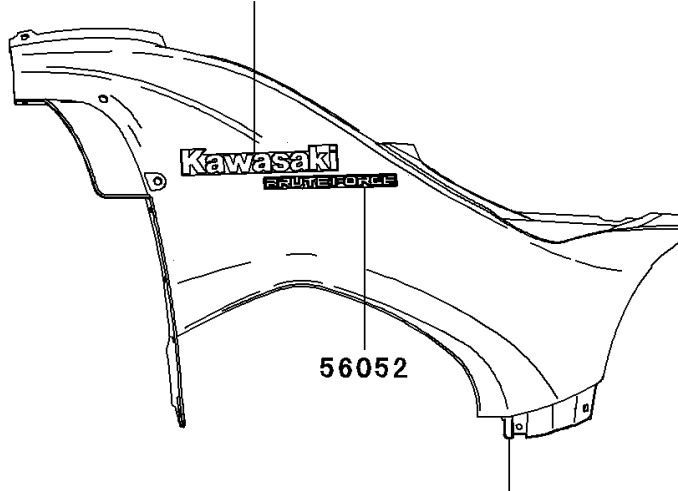

# 2009 Brute Force 750 4x4i Hardwoods Green HD PARTS DIAGRAM

Decals(C.H.Green)(E8F/E9F)

F2861

56054

Ref. Front Fender (s)

56052A

Ref. Side Covers

56052A

Ref. Side Covers

56054A

Ref. Rear Fender (s)

56054A

Ref. Rear Fender (s)

## 2009 Brute Force 750 4x4i Hardwoods Green HD PARTS LIST

Decals(C.H.Green)(E8F/E9F)

ITEM NAME	PART NUMBER	QUANTITY
MARK,SIDE COVER,BRUTEFORCE (Ref # 56052)	56052-0429	2
MARK,SIDE COVER,KAWASAKI (Ref # 56052A)	56052-0437	2
MARK,TOP COVER,750 4X4I (Ref # 56054)	56054-0092	1
MARK,RR FENDER,V TWIN 750 (Ref # 56054A)	56054-0104	2