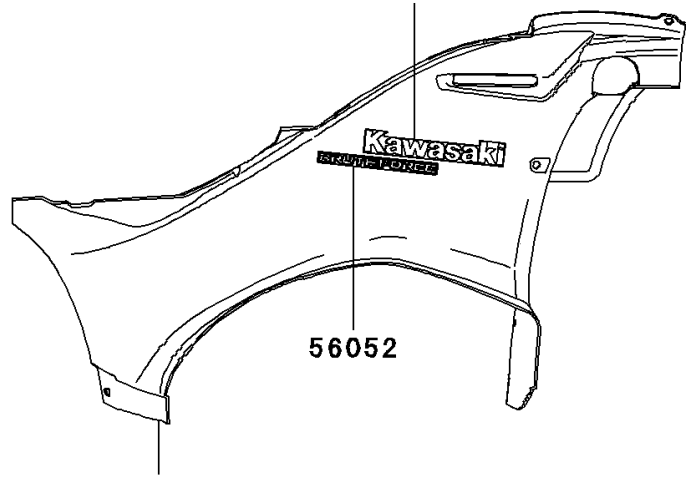

# 2009 Brute Force 750 4x4i Hardwoods Green HD PARTS DIAGRAM

Decals(C.H.Green)(E8F/E9F)

F2861

56054

Ref. Front Fender (s)

56052A

Ref. Side Covers

56052A

Ref. Side Covers

56054A

Ref. Rear Fender (s)

56054A

Ref. Rear Fender (s)

## 2009 Brute Force 750 4x4i Hardwoods Green HD PARTS LIST

Decals(C.H.Green)(E8F/E9F)

ITEM NAME	PART NUMBER	QUANTITY
MARK,SIDE COVER,BRUTEFORCE (Ref # 56052)	56052-0429	2
MARK,SIDE COVER,KAWASAKI (Ref # 56052A)	56052-0437	2
MARK,TOP COVER,750 4X4I (Ref # 56054)	56054-0092	1
MARK,RR FENDER,V TWIN 750 (Ref # 56054A)	56054-0104	2