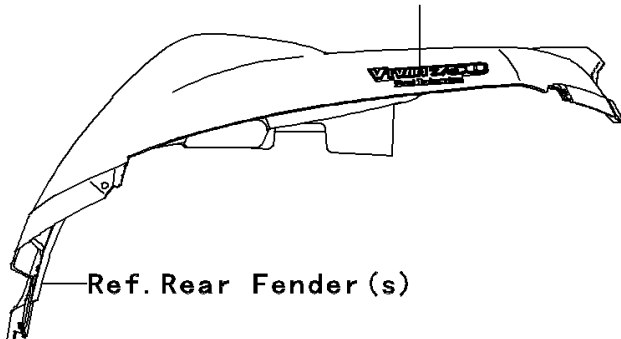

# 2009 Brute Force 750 4x4i Hardwoods Green HD PARTS DIAGRAM

Decals(C.H.Green)(E8F/E9F)

F2861

56054

Ref. Front Fender (s)

56052A

Ref. Side Covers

56052A

Ref. Side Covers

56054A

Ref. Rear Fender (s)

56054A

Ref. Rear Fender (s)