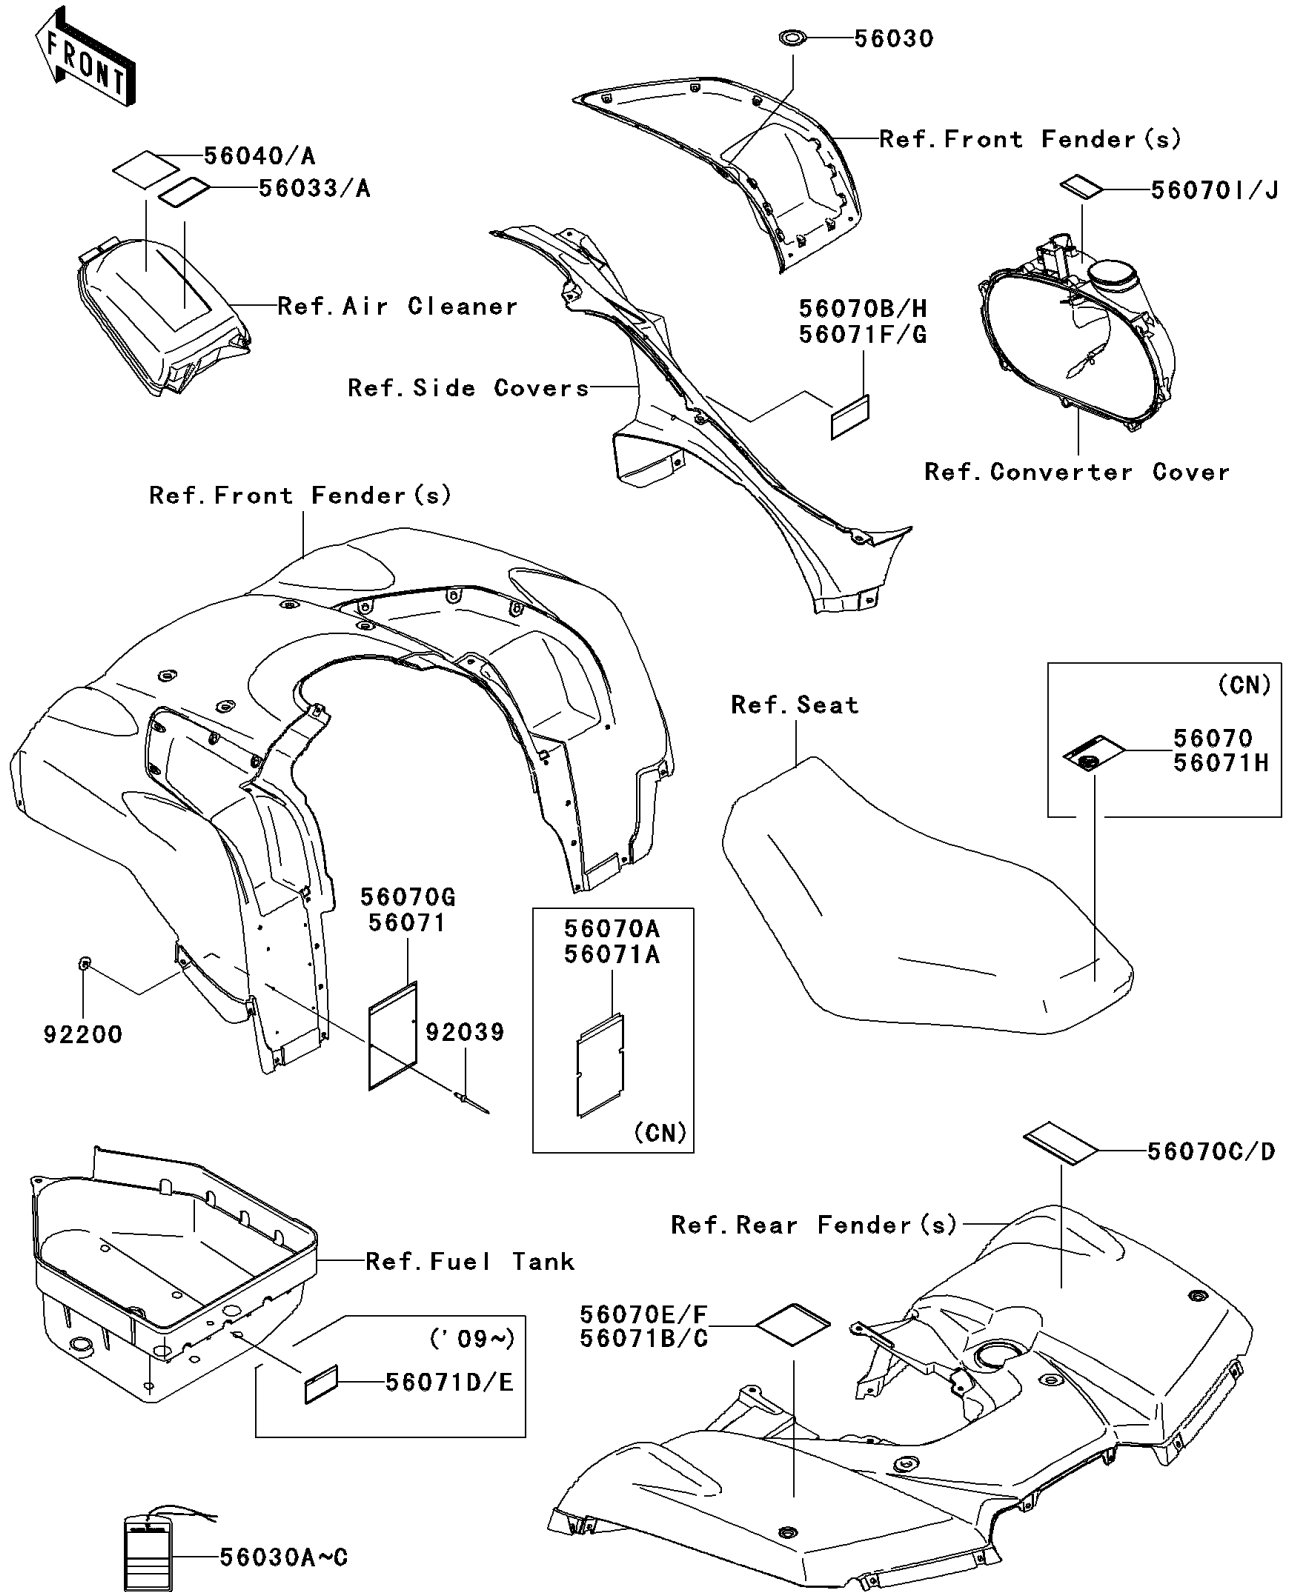

2008 Brute Force 750 4x4i Hardwoods Green HD PARTS DIAGRAM

Labels

F2860

2008 Brute Force 750 4x4i Hardwoods Green HD PARTS LIST

Labels

ITEM NAME	PART NUMBER	QUANTITY
LABEL,IGNITION SWITCH (Ref # 56030)	56030-0018	1
LABEL-MANUAL,AIR CLEANER (Ref # 56033)	56033-0064	1
LABEL-WARNING,UNDER 16 (Ref # 56040)	56040-1276	1
LABEL-WARNING,DRIVE BELT (Ref # 56070C)	56070-0038	1
LABEL-WARNING,TIRE&MAX LOAD (Ref # 56070E)	56070-0045	1
LABEL-WARNING,SERIOUS INJURY (Ref # 56070G)	56070-1151	1
LABEL-WARNING,SHIFT LEVER (Ref # 56070H)	56070-1170	1
LABEL-WARNING,CVT COVER (Ref # 56070I)	56070-1269	1
RIVET,3.2X8 (Ref # 92039)	92039-3763	6
WASHER,3.5X8X1 (Ref # 92200)	92200-1251	6
LABEL,HANGTAG (Ref # 56030A)	56030-0047	1
LABEL-WARNING,AGE (Ref # 56040A)	56040-1325	1
LABEL-WARNING,NO PASSENGER (Ref # 56070)	56070-0018	1
LABEL-WARNING,GENERAL (Ref # 56070A)	56070-0019	1
LABEL-WARNING,SHIFT LEVER(FRENCH) (Ref # 56070B)	56070-0037	1
LABEL-WARNING,DRIVE BELT(FRENCH) (Ref # 56070D)	56070-0039	1
LABEL-WARNING,TIRE&MAX LOAD (Ref # 56070F)	56070-0071	1
LABEL-WARNING,CVT COVER(FRENCH) (Ref # 56070J)	56070-1271	1