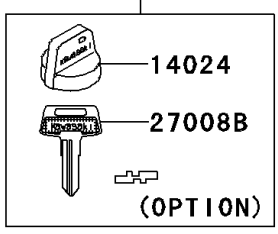

2008 Brute Force 750 4x4i Hardwoods Green HD PARTS DIAGRAM

Ignition Switch

F2770

27008D

27008E

27008F

27008G

Ref. Front Fender (s)

Ref. Front Fender (s)

2008 Brute Force 750 4x4i Hardwoods Green HD PARTS LIST

Ignition Switch

ITEM NAME	PART NUMBER	QUANTITY
SWITCH-COMP,D.C.TERMINAL (Ref # 13151)	13151-0003	1
COVER,KEY (Ref # 14024)	14024-1551	4
SWITCH-ASSY-IGNITION (Ref # 27005)	27005-0019	1
KEY-LOCK,BLANK (Ref # 27008)	27008-1041	1
KEY-LOCK,BLANK (Ref # 27008A)	27008-1042	1
KEY-LOCK,BLANK (Ref # 27008B)	27008-1043	1
KEY-LOCK,BLANK (Ref # 27008C)	27008-1044	1
KEY-LOCK,BLANK,W/COVER (Ref # 27008D)	27008-1132	1
KEY-LOCK,BLANK,W/COVER (Ref # 27008E)	27008-1133	1
KEY-LOCK,BLANK,W/COVER (Ref # 27008F)	27008-1134	1
KEY-LOCK,BLANK,W/COVER (Ref # 27008G)	27008-1135	1
NUT,IGNITION SWITCH (Ref # 92210)	92210-1109	1