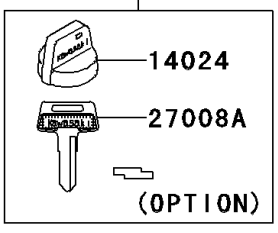

2008 Brute Force 750 4x4i Hardwoods Green HD PARTS DIAGRAM

Ignition Switch

F2770

27008D

27008E

27008F

27008G

Ref. Front Fender (s)

Ref. Front Fender (s)

2008 Brute Force 750 4x4i Hardwoods Green HD PARTS LIST

Ignition Switch

ITEM NAME	PART NUMBER	QUANTITY
SWITCH-COMP,D.C.TERMINAL (Ref # 13151)	13151-0003	1
COVER,KEY (Ref # 14024)	14024-1551	4
SWITCH-ASSY-IGNITION (Ref # 27005)	27005-0019	1
KEY-LOCK,BLANK (Ref # 27008)	27008-1041	1
KEY-LOCK,BLANK (Ref # 27008A)	27008-1042	1
KEY-LOCK,BLANK (Ref # 27008B)	27008-1043	1
KEY-LOCK,BLANK (Ref # 27008C)	27008-1044	1
KEY-LOCK,BLANK,W/COVER (Ref # 27008D)	27008-1132	1
KEY-LOCK,BLANK,W/COVER (Ref # 27008E)	27008-1133	1
KEY-LOCK,BLANK,W/COVER (Ref # 27008F)	27008-1134	1
KEY-LOCK,BLANK,W/COVER (Ref # 27008G)	27008-1135	1
NUT,IGNITION SWITCH (Ref # 92210)	92210-1109	1