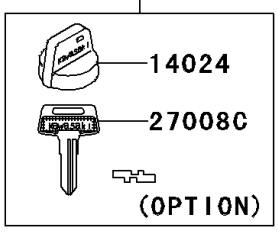

2008 Brute Force 750 4x4i Hardwoods Green HD PARTS DIAGRAM

Ignition Switch

F2770

27008D

27008E

27008F

27008G

Ref. Front Fender (s)

Ref. Front Fender (s)

2008 Brute Force 750 4x4i Hardwoods Green HD PARTS LIST

Ignition Switch

ITEM NAME	PART NUMBER	QUANTITY
SWITCH-COMP,D.C.TERMINAL (Ref # 13151)	13151-0003	1
COVER,KEY (Ref # 14024)	14024-1551	4
SWITCH-ASSY-IGNITION (Ref # 27005)	27005-0019	1
KEY-LOCK,BLANK (Ref # 27008)	27008-1041	1
KEY-LOCK,BLANK (Ref # 27008A)	27008-1042	1
KEY-LOCK,BLANK (Ref # 27008B)	27008-1043	1
KEY-LOCK,BLANK (Ref # 27008C)	27008-1044	1
KEY-LOCK,BLANK,W/COVER (Ref # 27008D)	27008-1132	1
KEY-LOCK,BLANK,W/COVER (Ref # 27008E)	27008-1133	1
KEY-LOCK,BLANK,W/COVER (Ref # 27008F)	27008-1134	1
KEY-LOCK,BLANK,W/COVER (Ref # 27008G)	27008-1135	1
NUT,IGNITION SWITCH (Ref # 92210)	92210-1109	1