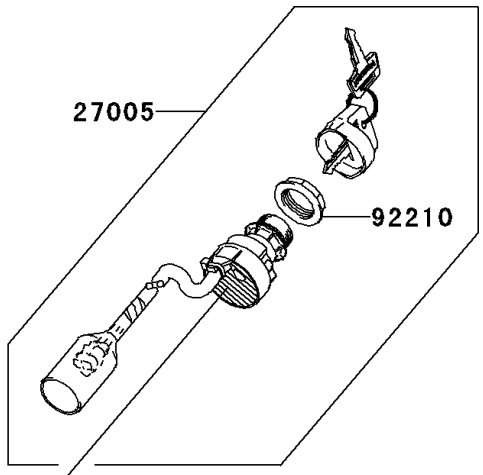

2008 Brute Force 750 4x4i Hardwoods Green HD PARTS DIAGRAM

Ignition Switch

F2770

27008D

27008E

27008F

27008G

Ref. Front Fender (s)

Ref. Front Fender (s)

2008 Brute Force 750 4x4i Hardwoods Green HD PARTS LIST

Ignition Switch

ITEM NAME	PART NUMBER	QUANTITY
SWITCH-COMP,D.C.TERMINAL (Ref # 13151)	13151-0003	1
COVER,KEY (Ref # 14024)	14024-1551	4
SWITCH-ASSY-IGNITION (Ref # 27005)	27005-0019	1
KEY-LOCK,BLANK (Ref # 27008)	27008-1041	1
KEY-LOCK,BLANK (Ref # 27008A)	27008-1042	1
KEY-LOCK,BLANK (Ref # 27008B)	27008-1043	1
KEY-LOCK,BLANK (Ref # 27008C)	27008-1044	1
KEY-LOCK,BLANK,W/COVER (Ref # 27008D)	27008-1132	1
KEY-LOCK,BLANK,W/COVER (Ref # 27008E)	27008-1133	1
KEY-LOCK,BLANK,W/COVER (Ref # 27008F)	27008-1134	1
KEY-LOCK,BLANK,W/COVER (Ref # 27008G)	27008-1135	1
NUT,IGNITION SWITCH (Ref # 92210)	92210-1109	1