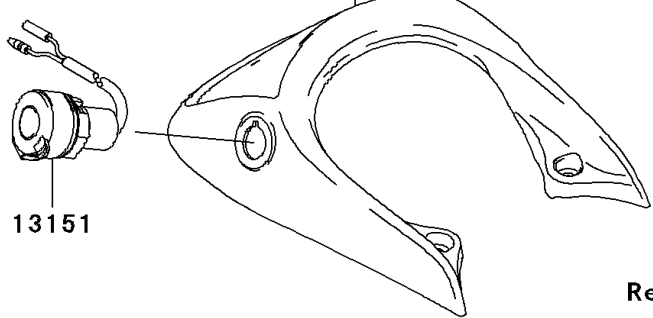

2008 Brute Force 750 4x4i Hardwoods Green HD PARTS DIAGRAM

Ignition Switch

F2770

27008D

27008E

27008F

27008G

Ref. Front Fender (s)

Ref. Front Fender (s)

2008 Brute Force 750 4x4i Hardwoods Green HD PARTS LIST

Ignition Switch

ITEM NAME	PART NUMBER	QUANTITY
SWITCH-COMP,D.C.TERMINAL (Ref # 13151)	13151-0003	1
COVER,KEY (Ref # 14024)	14024-1551	4
SWITCH-ASSY-IGNITION (Ref # 27005)	27005-0019	1
KEY-LOCK,BLANK (Ref # 27008)	27008-1041	1
KEY-LOCK,BLANK (Ref # 27008A)	27008-1042	1
KEY-LOCK,BLANK (Ref # 27008B)	27008-1043	1
KEY-LOCK,BLANK (Ref # 27008C)	27008-1044	1
KEY-LOCK,BLANK,W/COVER (Ref # 27008D)	27008-1132	1
KEY-LOCK,BLANK,W/COVER (Ref # 27008E)	27008-1133	1
KEY-LOCK,BLANK,W/COVER (Ref # 27008F)	27008-1134	1
KEY-LOCK,BLANK,W/COVER (Ref # 27008G)	27008-1135	1
NUT,IGNITION SWITCH (Ref # 92210)	92210-1109	1