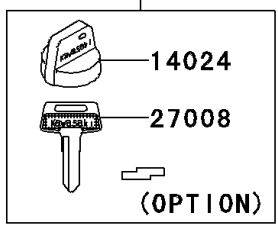

2008 Brute Force 750 4x4i Hardwoods Green HD PARTS DIAGRAM

Ignition Switch

F2770

27008D

27008E

27008F

27008G

Ref. Front Fender (s)

Ref. Front Fender (s)

2008 Brute Force 750 4x4i Hardwoods Green HD PARTS LIST

Ignition Switch

ITEM NAME	PART NUMBER	QUANTITY
SWITCH-COMP,D.C.TERMINAL (Ref # 13151)	13151-0003	1
COVER,KEY (Ref # 14024)	14024-1551	4
SWITCH-ASSY-IGNITION (Ref # 27005)	27005-0019	1
KEY-LOCK,BLANK (Ref # 27008)	27008-1041	1
KEY-LOCK,BLANK (Ref # 27008A)	27008-1042	1
KEY-LOCK,BLANK (Ref # 27008B)	27008-1043	1
KEY-LOCK,BLANK (Ref # 27008C)	27008-1044	1
KEY-LOCK,BLANK,W/COVER (Ref # 27008D)	27008-1132	1
KEY-LOCK,BLANK,W/COVER (Ref # 27008E)	27008-1133	1
KEY-LOCK,BLANK,W/COVER (Ref # 27008F)	27008-1134	1
KEY-LOCK,BLANK,W/COVER (Ref # 27008G)	27008-1135	1
NUT,IGNITION SWITCH (Ref # 92210)	92210-1109	1