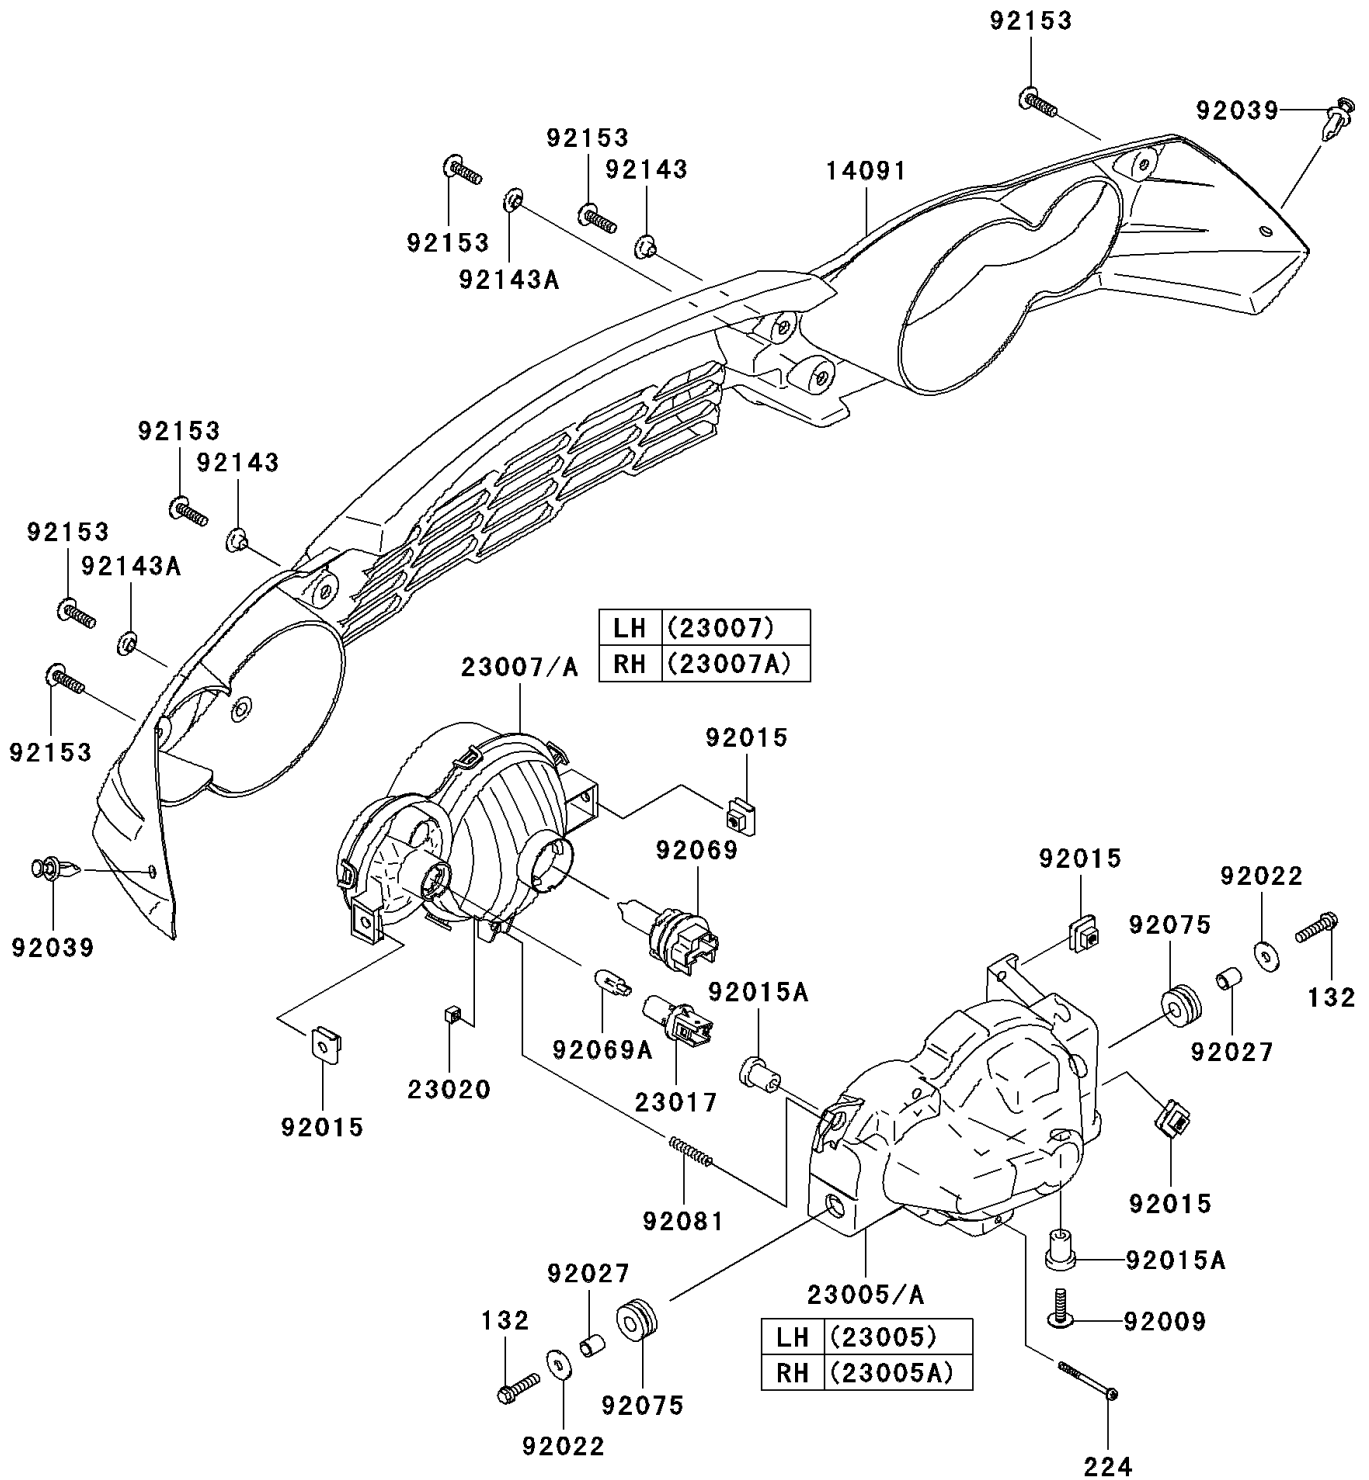

2009 Brute Force 750 4x4i Hardwoods Green HD PARTS DIAGRAM

Headlight(s)

F2710

2009 Brute Force 750 4x4i Hardwoods Green HD PARTS LIST

Headlight(s)

ITEM NAME	PART NUMBER	QUANTITY
BOLT-FLANGED-SMALL,6X25 (Ref # 132)	132BA0625	4
SCREW-PAN-WP-CROS,4X45 (Ref # 224)	224AA0445	2
COVER,HEAD LAMP,F.BLACK (Ref # 14091)	14091-0736-6Z	1
BODY-COMP-HEAD LAMP,LH (Ref # 23005)	23005-0006	1
BODY-COMP-HEAD LAMP,RH (Ref # 23005A)	23005-0007	1
LENS-COMP,HEAD LAMP,LH (Ref # 23007)	23007-0024	1
LENS-COMP,HEAD LAMP,RH (Ref # 23007A)	23007-0025	1
SOCKET,HEAD LAMP (Ref # 23017)	23017-0001	2
NUT,4MM,FOCUS ADJUST (Ref # 23020)	23020-018	2
SCREW,6X22 (Ref # 92009)	92009-1664	2
NUT,6MM (Ref # 92015)	92015-1094	8
NUT,RUBBER,6MM (Ref # 92015A)	92015-1692	4
WASHER,6.5X20X1.6 (Ref # 92022)	92022-125	4
COLLAR,6.8X10X12 (Ref # 92027)	92027-162	4
RIVET (Ref # 92039)	92039-1229	2
BULB,12V 40/40W (Ref # 92069)	92069-0005	2
BULB,12V 5W (Ref # 92069A)	92069-0006	2
DAMPER (Ref # 92075)	92075-1690	4
SPRING,FOCUS ADJUST (Ref # 92081)	92081-1896	2
COLLAR (Ref # 92143)	92143-1057	2
COLLAR (Ref # 92143A)	92143-1087	2
BOLT,SOCKET,6X22 (Ref # 92153)	92153-0574	6