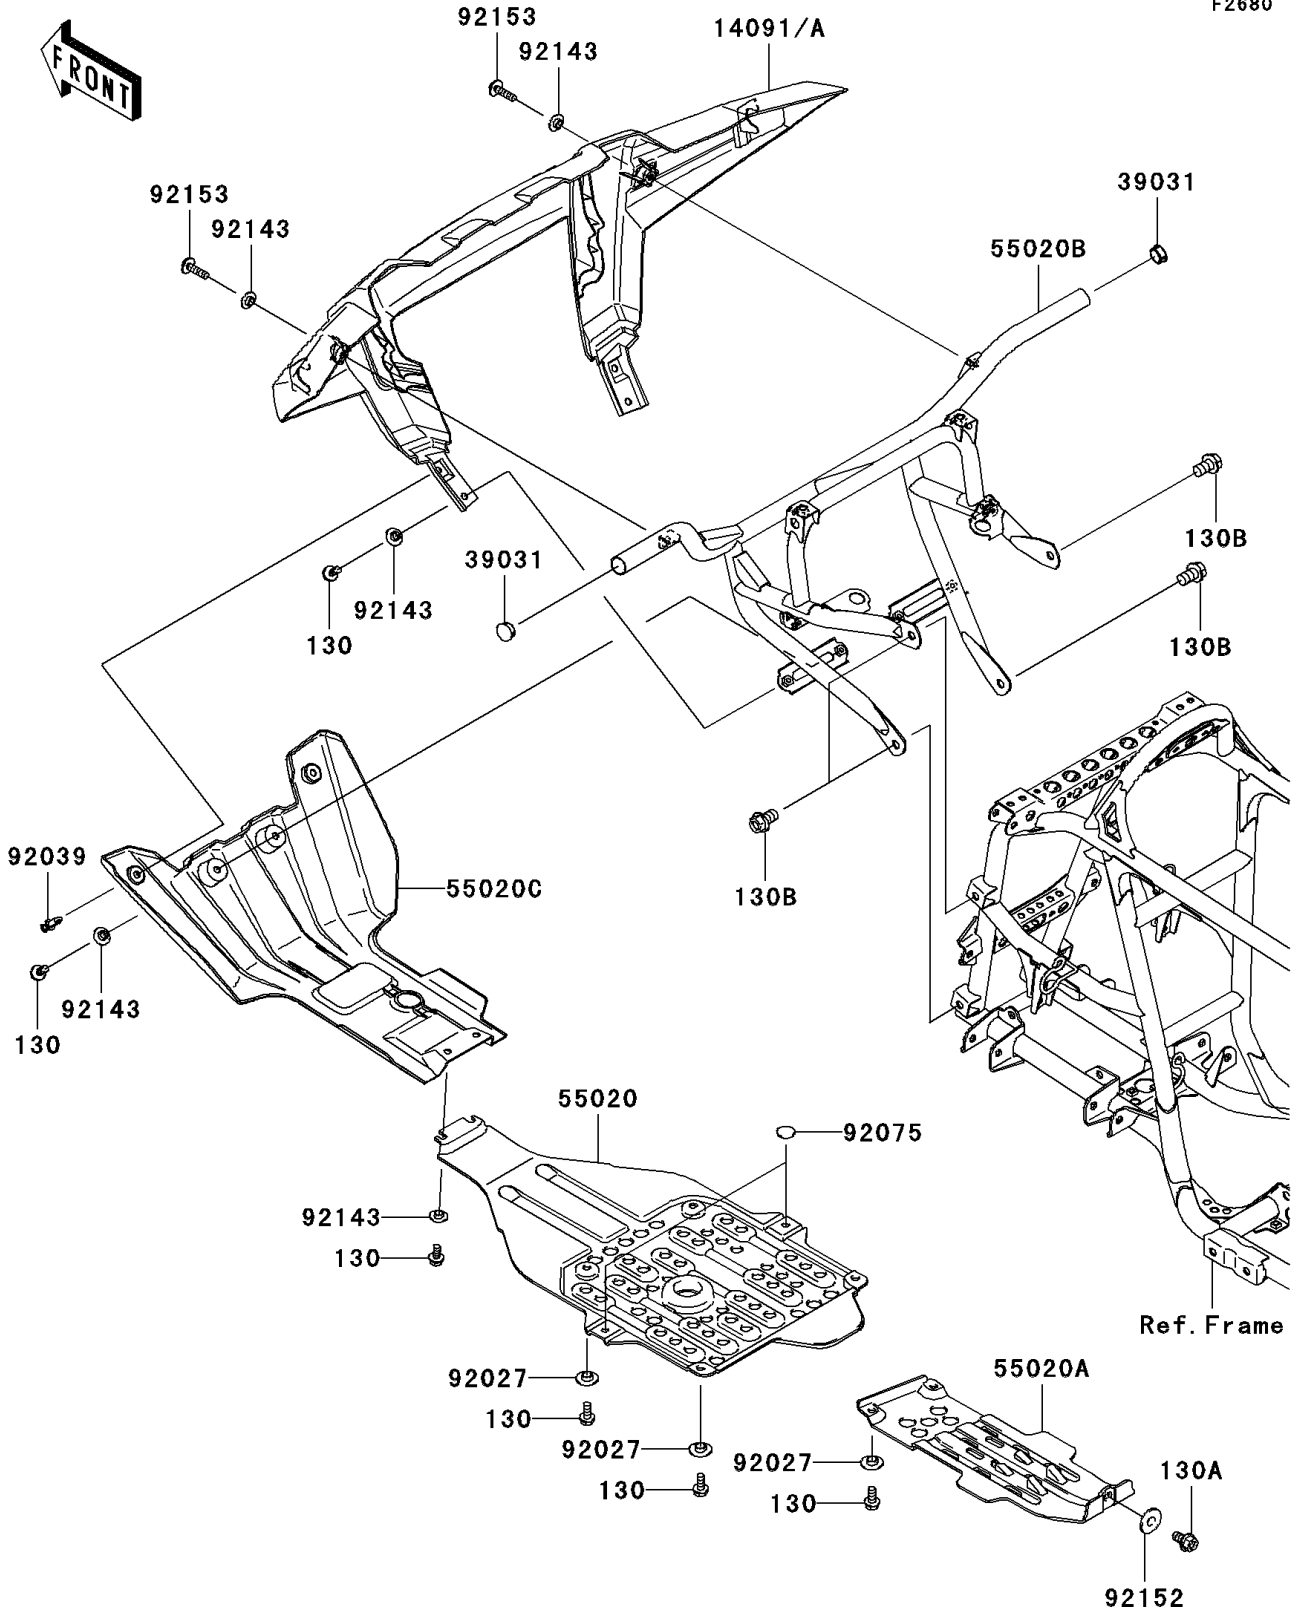

2008 Brute Force 750 4x4i NRA Outdoors PARTS DIAGRAM

Guard(s)

F2680

2008 Brute Force 750 4x4i NRA Outdoors PARTS LIST

Guard(s)

| ITEM NAME | PART NUMBER | QUANTITY |
|----------------------------------------------|----------------|----------|
| BOLT-FLANGED,6X14 (Ref # 130) | 130BB0614 | 12 |
| BOLT-FLANGED,8X14 (Ref # 130A) | 130BB0814 | 1 |
| BOLT-FLANGED,10X16 (Ref # 130B) | 130BB1016 | 4 |
| COVER,FRONT BUMPER,CAMOUFLAGE (Ref # 14091A) | 14091-0973-16D | 1 |
| CAP-END (Ref # 39031) | 39031-0011 | 2 |
| GUARD,ENGINE (Ref # 55020) | 55020-0065 | 1 |
| GUARD,REAR GEAR BOX (Ref # 55020A) | 55020-0105 | 1 |
| GUARD,FR (Ref # 55020B) | 55020-0392 | 1 |
| GUARD,FRONT SKID,F.BLACK (Ref # 55020C) | 55020-0426-6Z | 1 |
| COLLAR,L=4.7 (Ref # 92027) | 92027-1964 | 6 |
| RIVET (Ref # 92039) | 92039-1229 | 2 |
| DAMPER,RUBBER (Ref # 92075) | 92075-261 | 2 |
| COLLAR (Ref # 92143) | 92143-1087 | 8 |
| COLLAR (Ref # 92152) | 92152-0198 | 1 |
| BOLT,SOCKET,6X22 (Ref # 92153) | 92153-0574 | 2 |