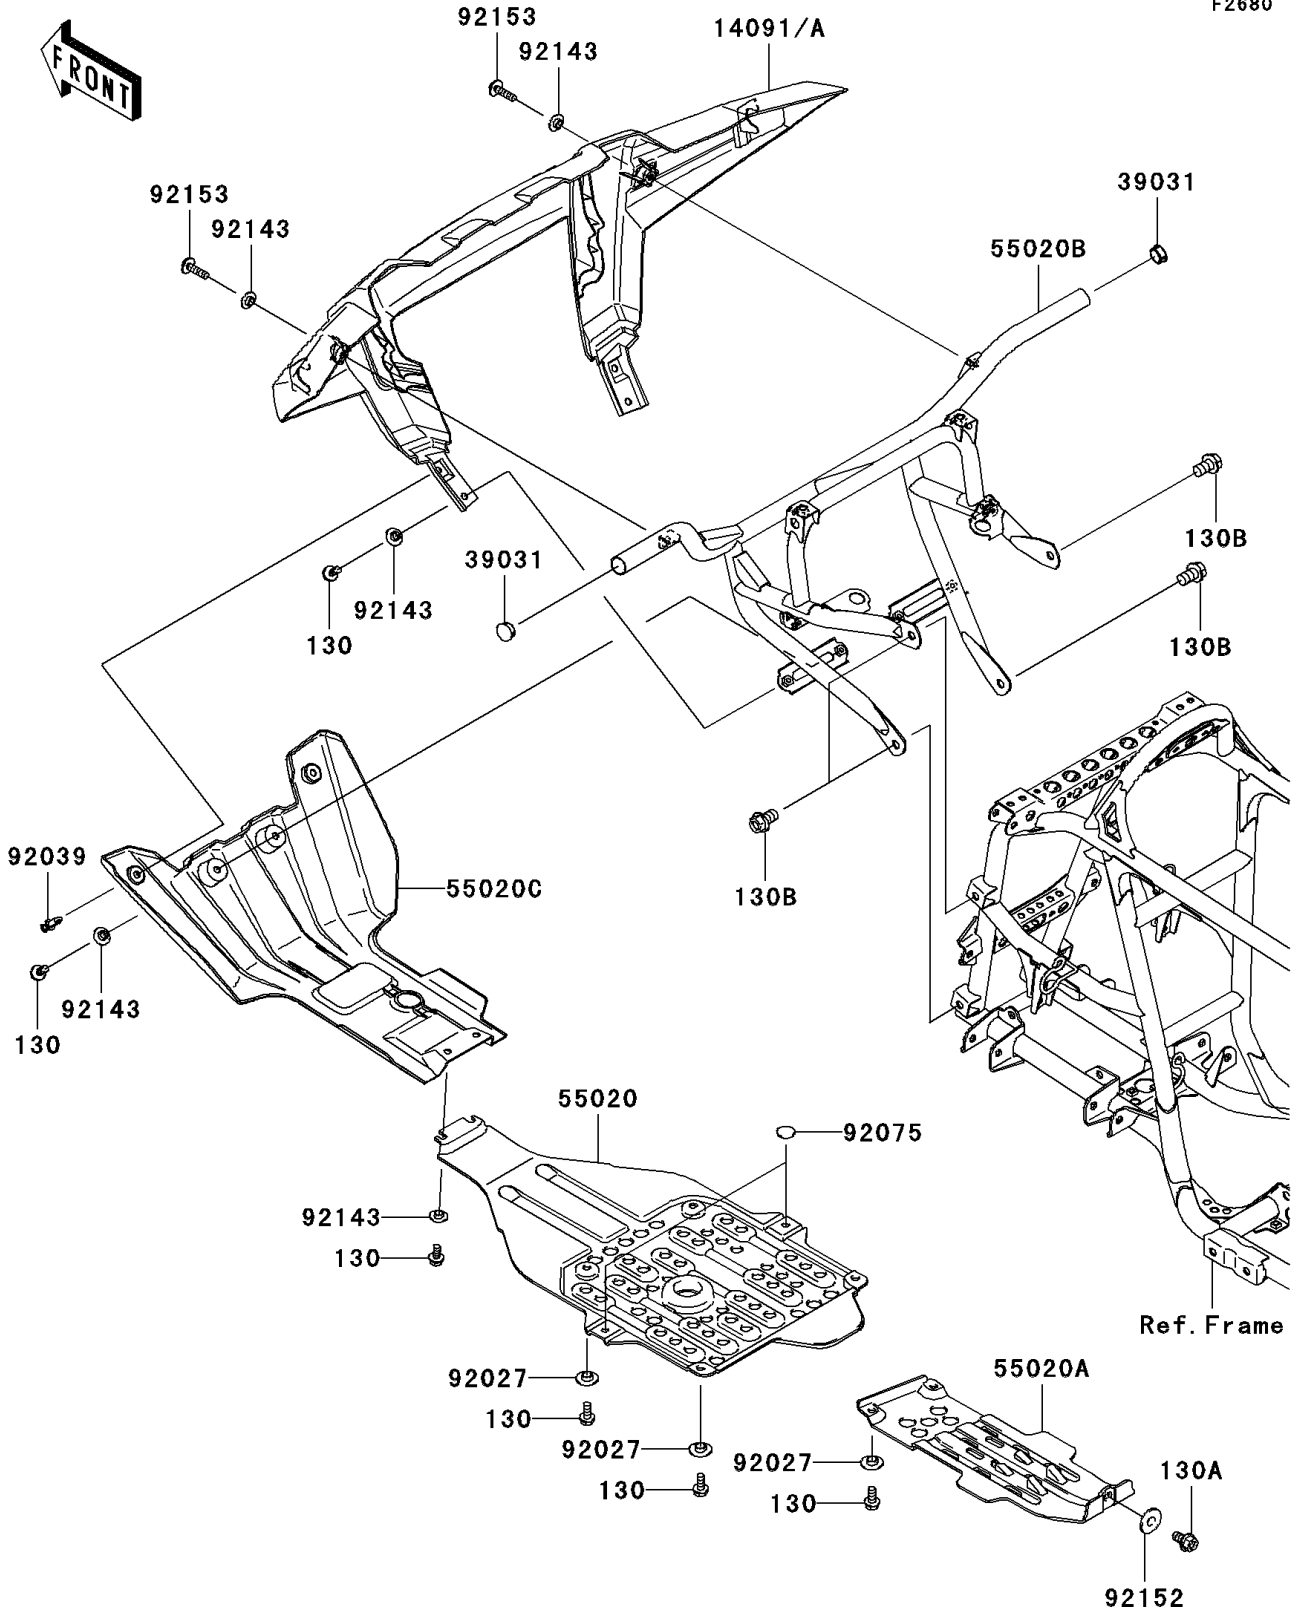

2008 Brute Force 750 4x4i Hardwoods Green HD PARTS DIAGRAM

Guard(s)

F2680

2008 Brute Force 750 4x4i Hardwoods Green HD PARTS LIST

Guard(s)

ITEM NAME	PART NUMBER	QUANTITY
BOLT-FLANGED,6X14 (Ref # 130)	130BB0614	12
BOLT-FLANGED,8X14 (Ref # 130A)	130BB0814	1
BOLT-FLANGED,10X16 (Ref # 130B)	130BB1016	4
COVER,FRONT BUMPER,F.BLACK (Ref # 14091)	14091-0961-6Z	1
CAP-END (Ref # 39031)	39031-0011	2
GUARD,ENGINE (Ref # 55020)	55020-0065	1
GUARD,REAR GEAR BOX (Ref # 55020A)	55020-0105	1
GUARD,FR (Ref # 55020B)	55020-0392	1
GUARD,FRONT SKID,F.BLACK (Ref # 55020C)	55020-0426-6Z	1
COLLAR,L=4.7 (Ref # 92027)	92027-1964	6
RIVET (Ref # 92039)	92039-1229	2
DAMPER,RUBBER (Ref # 92075)	92075-261	2
COLLAR (Ref # 92143)	92143-1087	8
COLLAR (Ref # 92152)	92152-0198	1
BOLT,SOCKET,6X22 (Ref # 92153)	92153-0574	2