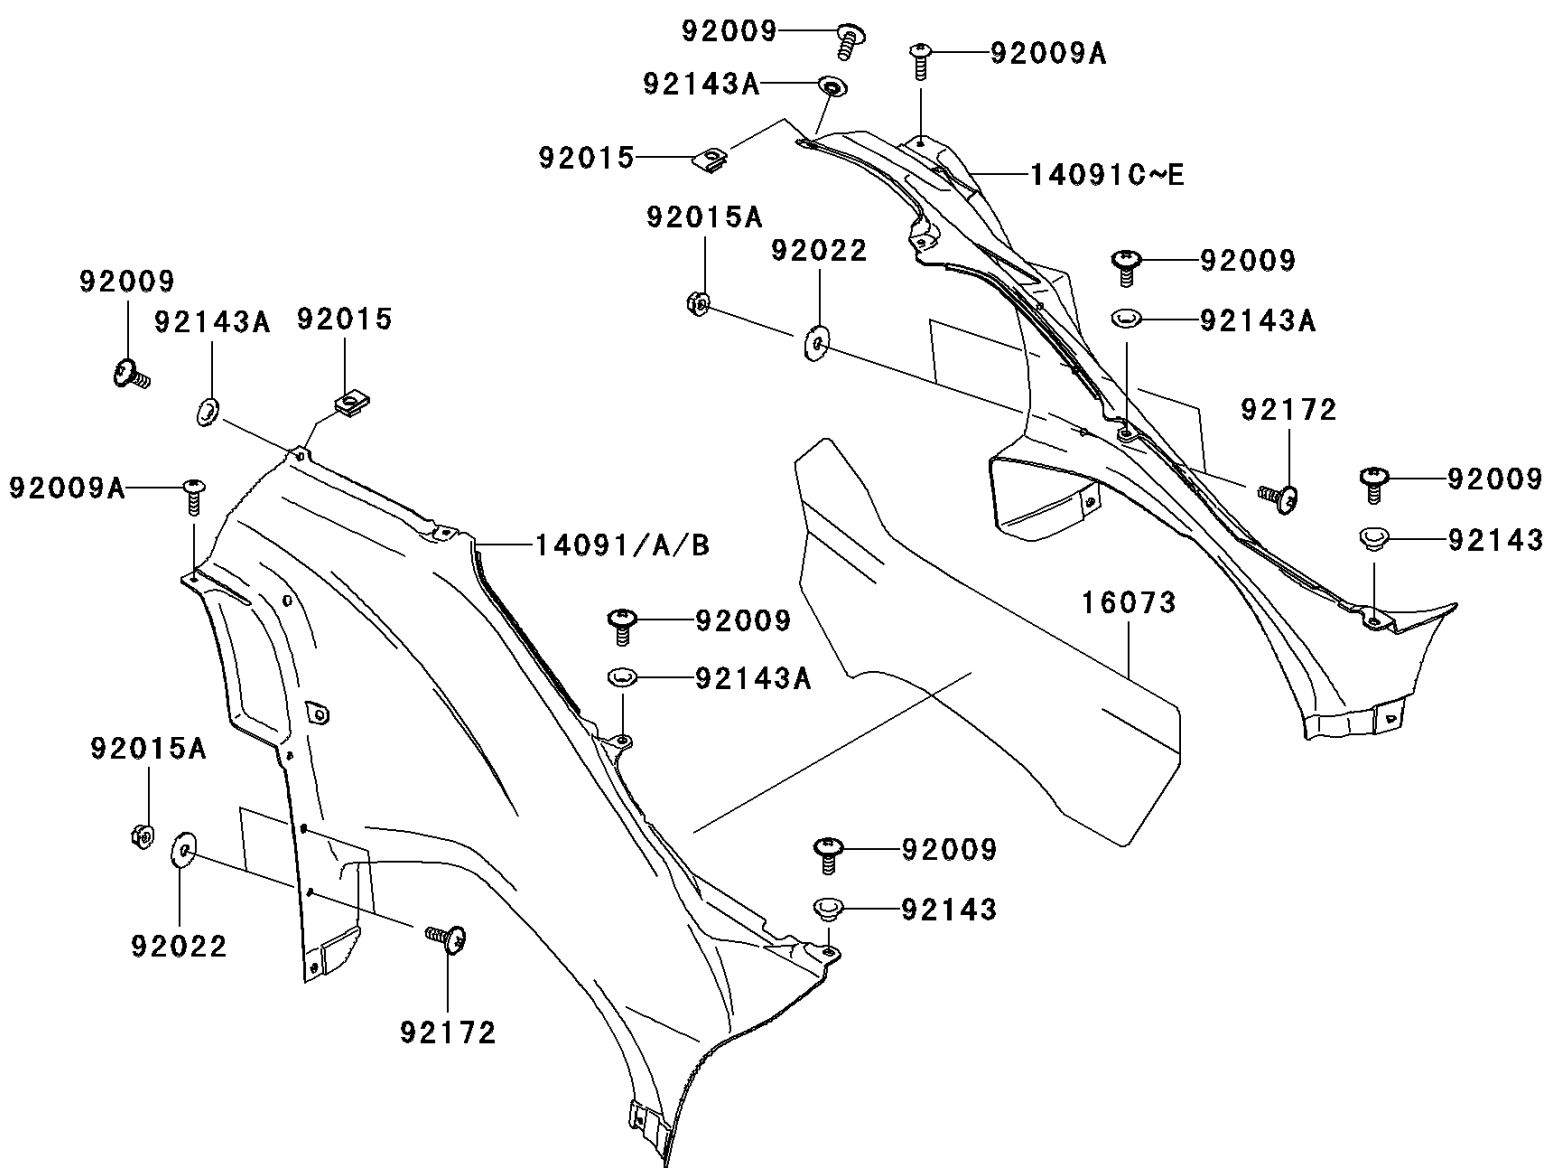

2008 Brute Force 750 4x4i Hardwoods Green HD PARTS DIAGRAM

Side Covers

F2611

2008 Brute Force 750 4x4i Hardwoods Green HD PARTS LIST

Side Covers

ITEM NAME	PART NUMBER	QUANTITY
COVER,SIDE,LH,C.H.GREEN (Ref # 14091B)	14091-0312-826	1
COVER,SIDE,RH,C.H.GREEN (Ref # 14091E)	14091-0313-826	1
INSULATOR,SIDE COVER (Ref # 16073)	16073-0030	1
SCREW,6X16 (Ref # 92009)	92009-1621	6
SCREW,5X18 (Ref # 92009A)	92009-1655	2
NUT,6MM (Ref # 92015)	92015-1602	2
NUT,LOCK,FLANGED,6MM (Ref # 92015A)	92015-1603	4
WASHER,6.5X20X1.6,BLACK (Ref # 92022)	92022-1346	4
COLLAR (Ref # 92143)	92143-1057	2
COLLAR (Ref # 92143A)	92143-1087	4
SCREW,6X18 (Ref # 92172)	92172-0002	4